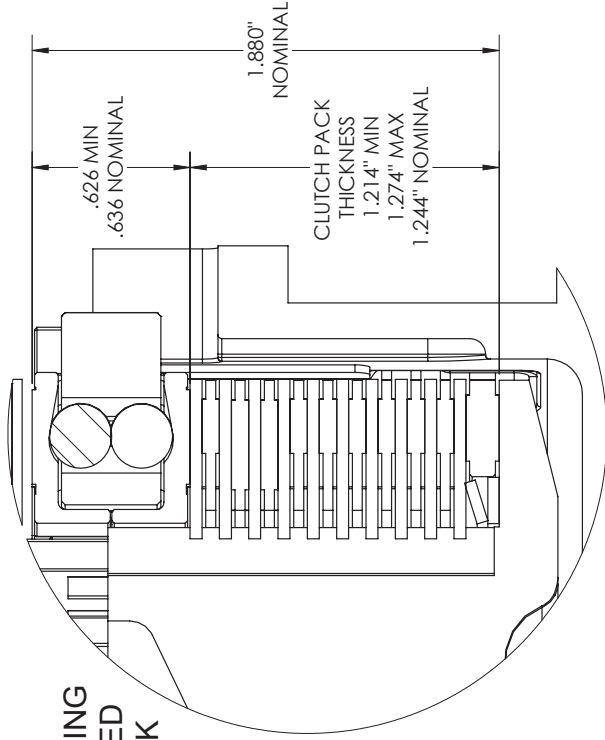

198-6216100 SETUP SHEET

EXP TUNING OPTIONS

ENGAGEMENT RPM SETTING	SPRING CONFIGURATION
LOW	3 GOLD & 3 GREEN
MEDIUM *	6 GREEN
HIGH	3 GREEN & 3 WHITE

* MEDIUM SETTING IS PREINSTALLED IN THE EXP DISK

ITEM NO.	DESCRIPTION
1	OEM BASKET
2	REKLUSE BASKET SLEEVES
3	JUDDER SPRING SEAT
4	JUDDER SPRING
5	JUDDER SPRING FRICTION
6	.048" STEEL DRIVE PLATES
7	REKLUSE THIN FRICTIONS
8	REKLUSE EXP DISK
9	REKLUSE LINING PLATE
10	REKLUSE PRESSURE PLATE
11	REKLUSE PRESSURE PLATE SPRINGS
12	OEM PRESSURE PLATE BOLTS