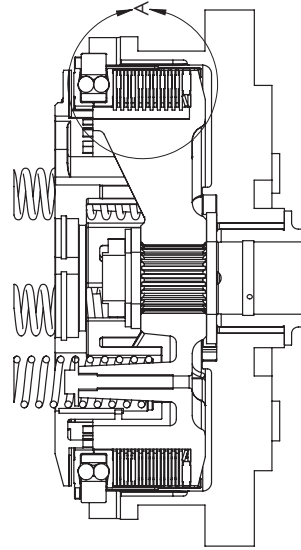

198-6216100 SETUP SHEET

EXP TUNING OPTIONS

ENGAGEMENT RPM SETTING	SPRING CONFIGURATION
LOW	3 GOLD & 3 GREEN
MEDIUM *	6 GREEN
HIGH	3 GREEN & 3 WHITE

* MEDIUM SETTING IS PREINSTALLED IN THE EXP DISK

ITEM NO.	DESCRIPTION
1	OEM BASKET
2	REKLUSE BASKET SLEEVES
3	JUDDER SPRING SEAT
4	JUDDER SPRING
5	JUDDER SPRING FRICTION
6	.048" STEEL DRIVE PLATES
7	REKLUSE THIN FRICTIONS
8	REKLUSE EXP DISK
9	REKLUSE LINING PLATE
10	REKLUSE PRESSURE PLATE
11	REKLUSE PRESSURE PLATE SPRINGS
12	OEM PRESSURE PLATE BOLTS