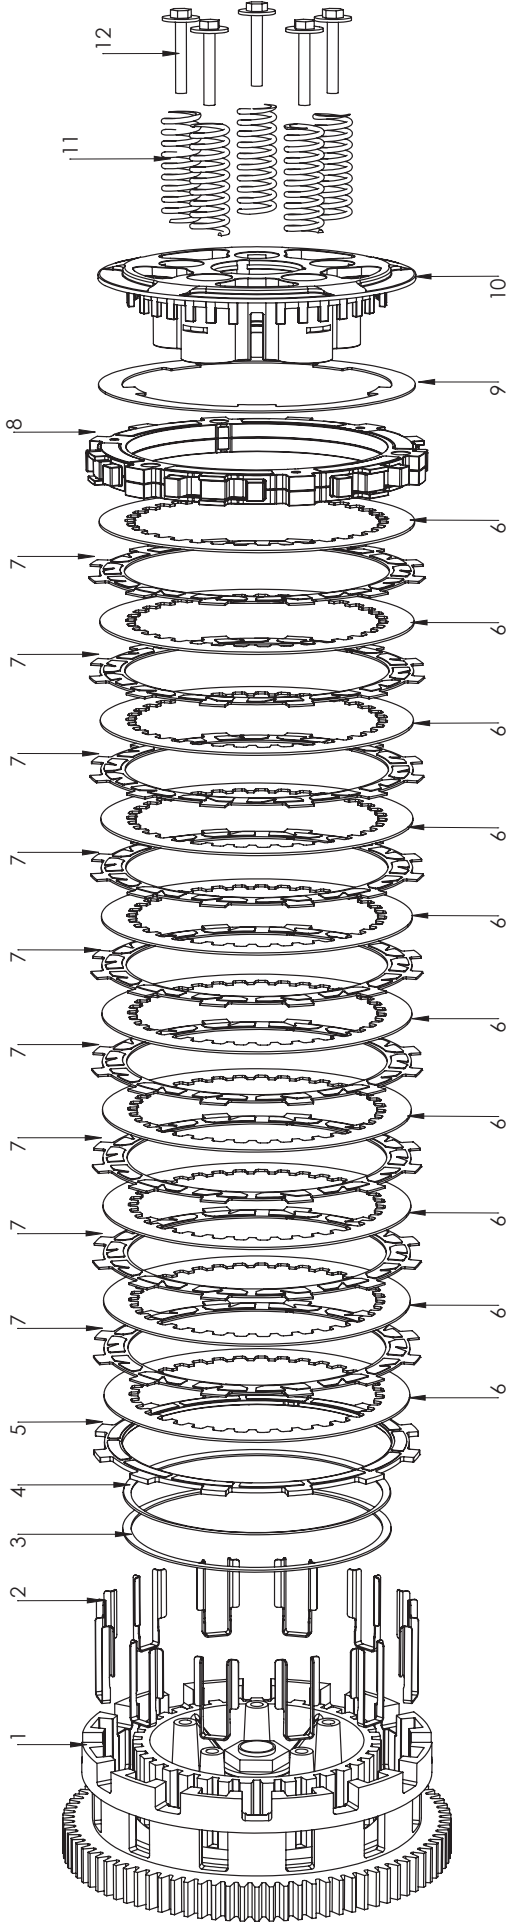

198-6216100 SETUP SHEET

EXP TUNING OPTIONS

ENGAGEMENT RPM SETTING	SPRING CONFIGURATION
LOW	3 GOLD & 3 GREEN
MEDIUM *	6 GREEN
HIGH	3 GREEN & 3 WHITE

* MEDIUM SETTING IS PREINSTALLED IN THE EXP DISK

ITEM NO.	DESCRIPTION
1	OEM BASKET
2	REKLUSE BASKET SLEEVES
3	JUDDER SPRING SEAT
4	JUDDER SPRING
5	JUDDER SPRING FRICTION
6	.048" STEEL DRIVE PLATES
7	REKLUSE THIN FRICTIONS
8	REKLUSE EXP DISK
9	REKLUSE LINING PLATE
10	REKLUSE PRESSURE PLATE
11	REKLUSE PRESSURE PLATE SPRINGS
12	OEM PRESSURE PLATE BOLTS