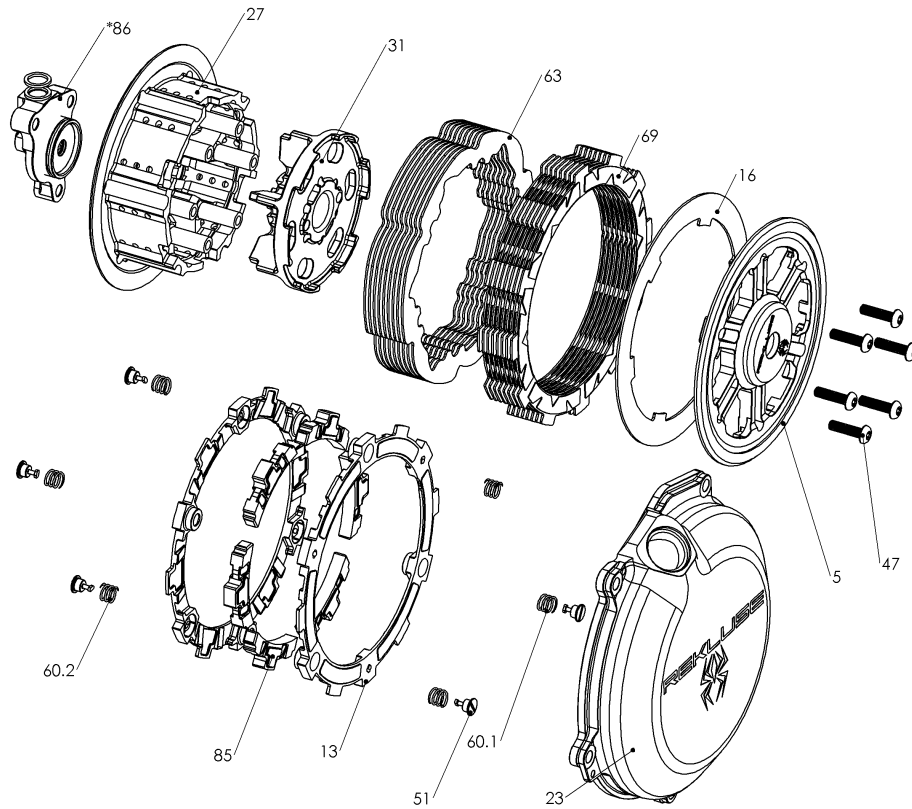

RMS-7913098D - RADIUSCX CLUTCH (DDS)

**SLAVE CYLINDER ASSEMBLY FICHE CAN BE VIEWED SEPARATELY.
REBUILD KIT ALSO AVAILABLE SEPERATELY FROM REKLUSE.*

| Item | Part Number | Item Description | Qty |
|-----------|-------------|---|-----|
| 5 | 113-020B | PRESSURE PLATE - Core EXP - KTM 450 16+ | 1 |
| 13 | 140-215D | EXP 3.0 BASE - KT350 | 2 |
| 16 | 143-010 | EXP LINING PLATE - KTM | 1 |
| 23 | 169-980B | CLUTCH COVER - KTM 450/500 16+ | 1 |
| 27 | 178-034D | CENTER CLUTCH - CORE EXP/CORE MANUAL - KTM 350/450 | 1 |
| Not Shown | 183-008A | HARDWARE - DDS Lock Tab Washer | 1 |
| 31 | 184-021C | CENTER HUB, INNER - KTM DDS | 1 |
| 47 | 411-154A | FASTENER - M5 x 20 Button-Head T-25 Torx Screw 10.9 | 6 |
| Not Shown | 411-906 | HARDWARE - T-25 Torx Bit | 1 |
| Not Shown | 415-000 | FASTENER - Quarter Turn Pin | 2 |
| 51 | 415-000 | FASTENER - Quarter Turn Pin | 6 |
| Not Shown | 419-120 | HARDWARE - 1 Orange Free Play Gain Rubber Band | 1 |
| Not Shown | 442-003 | EXP ADJUSTMENT SPRING EXP - Blue | 3 |
| 60 | 442-003 | EXP ADJUSTMENT SPRING EXP - Blue | 3 |
| Not Shown | 442-004 | EXP ADJUSTMENT SPRING EXP - Gold | 3 |

RMS-7913098D - RADIUSCX CLUTCH (DDS)

**SLAVE CYLINDER ASSEMBLY FICHE CAN BE VIEWED SEPARATELY.
REBUILD KIT ALSO AVAILABLE SEPERATELY FROM REKLUSE.*

| Item | Part Number | Item Description | Qty |
|-----------|-------------|--|-----|
| 60.1 | 442-004 | EXP ADJUSTMENT SPRING EXP - Gold | 3 |
| 63 | 460-710A | DRIVE PLATE - 0.040 TEC 2 - KT 6-pin | 9 |
| 69 | 469-536A | FRICTION DISK - KT350 TORQ-DRIVE - 2-Segment Pads | 8 |
| 85 | 741-016B | EXP 3.0 WEDGE ASSEMBLY - KT350 - Medium | 6 |
| 86 | 742-029B | ADJUSTABLE SLAVE ASSEMBLY - Housing 180-120, Piston 18 | 1 |
| Not Shown | 821-013A | Prop. 65 Warning Label | 1 |