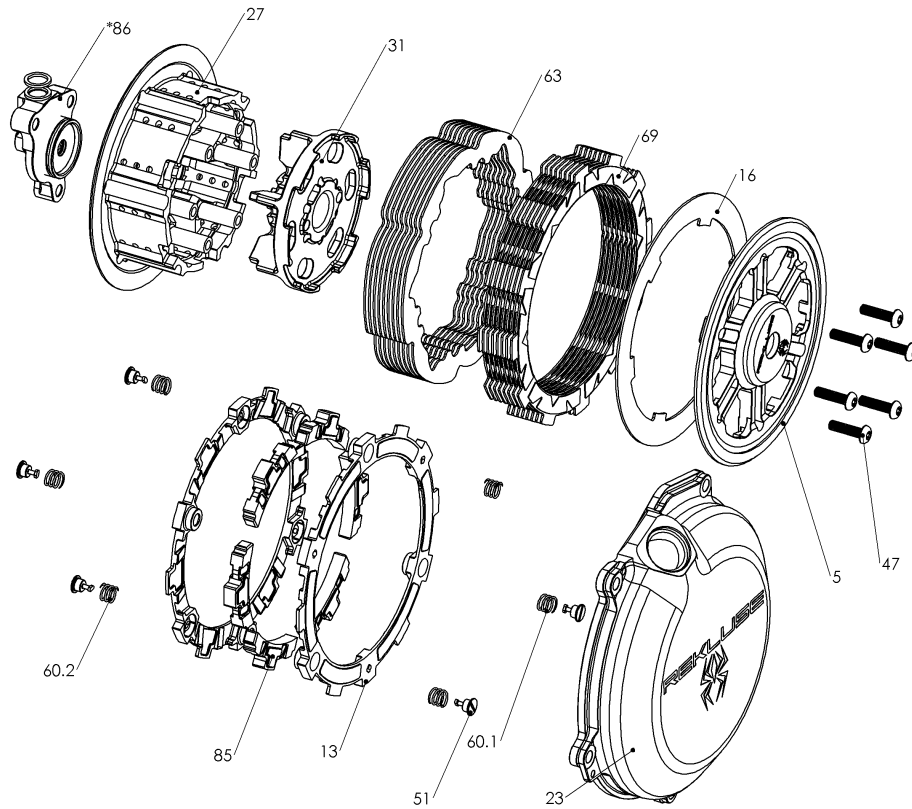

RMS-7913097C - RADIUSCX CLUTCH (DDS)

**SLAVE CYLINDER ASSEMBLY FICHE CAN BE VIEWED SEPARATELY.
REBUILD KIT ALSO AVAILABLE SEPERATELY FROM REKLUSE.*

Item	Part Number	Item Description	Qty
5	113-008	PRESSURE PLATE - Core EXP - KTM DDS Clutch	1
13	140-215D	EXP 3.0 BASE - KT350	2
16	143-010	EXP LINING PLATE - KTM	1
23	169-934D	CLUTCH COVER - KT450/KT500	1
27	178-034D	CENTER CLUTCH - CORE EXP/CORE MANUAL - KTM 350/450	1
Not Shown	183-008A	HARDWARE - DDS Lock Tab Washer	1
31	184-021C	CENTER HUB, INNER - KTM DDS	1
47	411-154A	FASTENER - M5 x 20 Button-Head T-25 Torx Screw 10.9	6
Not Shown	411-906	HARDWARE - T-25 Torx Bit	1
Not Shown	415-000	FASTENER - Quarter Turn Pin	2
51	415-000	FASTENER - Quarter Turn Pin	6
Not Shown	419-120	HARDWARE - 1 Orange Free Play Gain Rubber Band	1
60	442-003	EXP ADJUSTMENT SPRING EXP - Blue	3
Not Shown	442-003	EXP ADJUSTMENT SPRING EXP - Blue	3
Not Shown	442-004	EXP ADJUSTMENT SPRING EXP - Gold	3

RMS-7913097C - RADIUSCX CLUTCH (DDS)

**SLAVE CYLINDER ASSEMBLY FICHE CAN BE VIEWED SEPARATELY.
REBUILD KIT ALSO AVAILABLE SEPERATELY FROM REKLUSE.*

Item	Part Number	Item Description	Qty
60.1	442-004	EXP ADJUSTMENT SPRING EXP - Gold	3
63	460-710A	DRIVE PLATE - 0.040 TEC 2 - KT 6-pin	9
69	469-536A	FRICTION DISK - KT350 TORQ-DRIVE - 2-Segment Pads	8
85	741-016B	EXP 3.0 WEDGE ASSEMBLY - KT350 - Medium	6
86	742-002E	ADJUSTABLE SLAVE CYLINDER ASSEMBLY - Housing-100, Pist	1
Not Shown	821-013A	Prop. 65 Warning Label	1