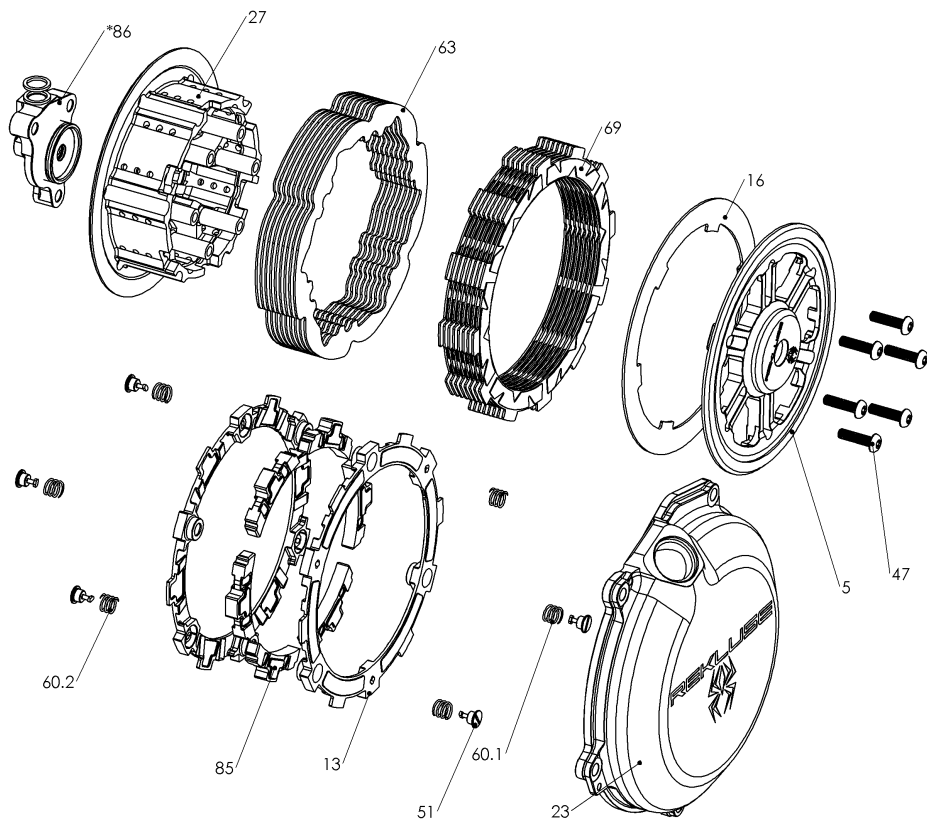

RMS-7913084C - RADIUSCX CLUTCH (DDS)

**SLAVE CYLINDER ASSEMBLY FICHE CAN BE VIEWED SEPARATELY.
REBUILD KIT ALSO AVAILABLE SEPERATELY FROM REKLUSE.*

Item	Part Number	Item Description	Qty
5	113-008	PRESSURE PLATE - Core EXP - KTM DDS Clutch	1
13	140-215D	EXP 3.0 BASE - KT350	2
16	143-010	EXP LINING PLATE - KTM	1
23	169-934D	CLUTCH COVER - KT450/KT500	1
27	178-034D	CENTER CLUTCH - CORE EXP/CORE MANUAL - KTM 350/450	1
Not Shown	183-008A	HARDWARE - DDS Lock Tab Washer	1
47	411-154A	FASTENER - M5 x 20 Button-Head T-25 Torx Screw 10.9	6
Not Shown	411-906	HARDWARE - T-25 Torx Bit	1
Not Shown	415-000	FASTENER - Quarter Turn Pin	2
51	415-000	FASTENER - Quarter Turn Pin	6
Not Shown	419-120	HARDWARE - 1 Orange Free Play Gain Rubber Band	1
Not Shown	442-003	EXP ADJUSTMENT SPRING EXP - Blue	3
60.1	442-003	EXP ADJUSTMENT SPRING EXP - Blue	3
60.2	442-004	EXP ADJUSTMENT SPRING EXP - Gold	3
Not Shown	442-004	EXP ADJUSTMENT SPRING EXP - Gold	3

RMS-7913084C - RADIUSCX CLUTCH (DDS)

*SLAVE CYLINDER ASSEMBLY FICHE CAN BE VIEWED SEPARATELY.
REBUILD KIT ALSO AVAILABLE SEPERATELY FROM REKLUSE.

Item	Part Number	Item Description	Qty
63	460-710A	DRIVE PLATE - 0.040 TEC 2 - KT 6-pin	9
69	469-536A	FRICION DISK - KT350 TORQ-DRIVE - 2-Segment Pads	8
85	741-016B	EXP 3.0 WEDGE ASSEMBLY - KT350 - Medium	6
86	742-002E	ADJUSTABLE SLAVE CYLINDER ASSEMBLY - Housing-100, Pist	1
Not Shown	821-013A	Prop. 65 Warning Label	1