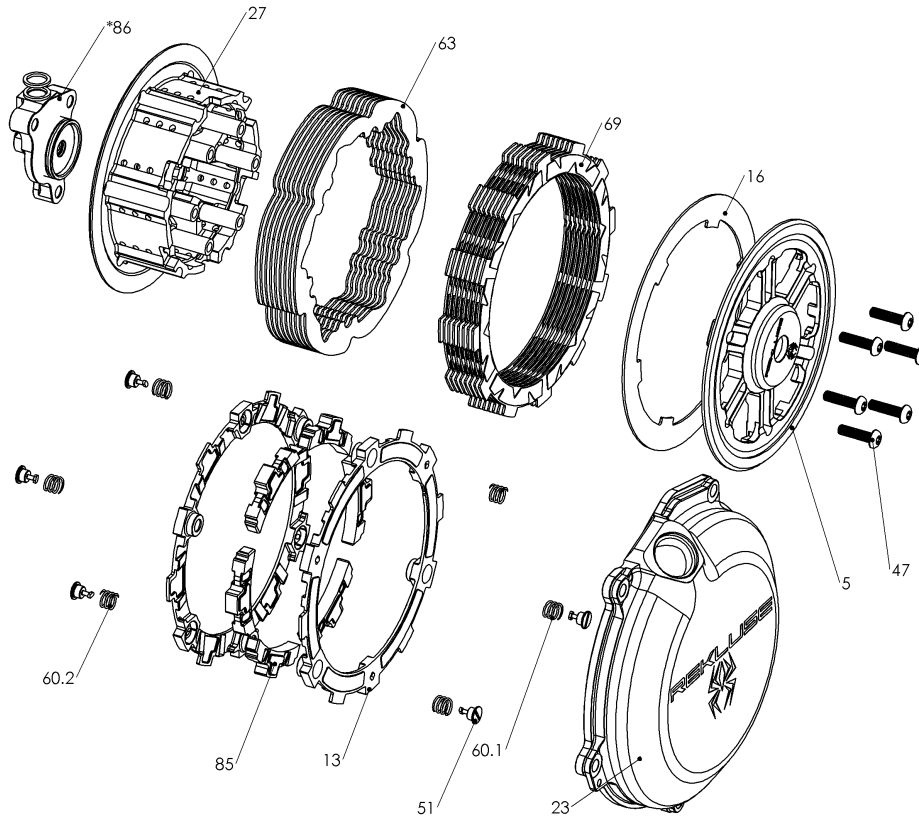

RMS-7913084C - RADIUSCX CLUTCH (DDS)

**SLAVE CYLINDER ASSEMBLY FICHE CAN BE VIEWED SEPARATELY.
REBUILD KIT ALSO AVAILABLE SEPERATELY FROM REKLUSE.*

Item	Part Number	Item Description	Qty
5	113-008	PRESSURE PLATE - Core EXP - KTM DDS Clutch	1
13	140-215D	EXP 3.0 BASE - KT350	2
16	143-010	EXP LINING PLATE - KTM	1
23	169-934D	CLUTCH COVER - KT450/KT500	1
27	178-034D	CENTER CLUTCH - CORE EXP/CORE MANUAL - KTM 350/450	1
Not Shown	183-008A	HARDWARE - DDS Lock Tab Washer	1
47	411-154A	FASTENER - M5 x 20 Button-Head T-25 Torx Screw 10.9	6
Not Shown	411-906	HARDWARE - T-25 Torx Bit	1
Not Shown	415-000	FASTENER - Quarter Turn Pin	2
51	415-000	FASTENER - Quarter Turn Pin	6
Not Shown	419-120	HARDWARE - 1 Orange Free Play Gain Rubber Band	1
Not Shown	442-003	EXP ADJUSTMENT SPRING EXP - Blue	3
60.1	442-003	EXP ADJUSTMENT SPRING EXP - Blue	3
60.2	442-004	EXP ADJUSTMENT SPRING EXP - Gold	3
Not Shown	442-004	EXP ADJUSTMENT SPRING EXP - Gold	3

RMS-7913084C - RADIUSCX CLUTCH (DDS)

*SLAVE CYLINDER ASSEMBLY FICHE CAN BE VIEWED SEPARATELY.
REBUILD KIT ALSO AVAILABLE SEPERATELY FROM REKLUSE.

Item	Part Number	Item Description	Qty
63	460-710A	DRIVE PLATE - 0.040 TEC 2 - KT 6-pin	9
69	469-536A	FRICION DISK - KT350 TORQ-DRIVE - 2-Segment Pads	8
85	741-016B	EXP 3.0 WEDGE ASSEMBLY - KT350 - Medium	6
86	742-002E	ADJUSTABLE SLAVE CYLINDER ASSEMBLY - Housing-100, Pist	1
Not Shown	821-013A	Prop. 65 Warning Label	1