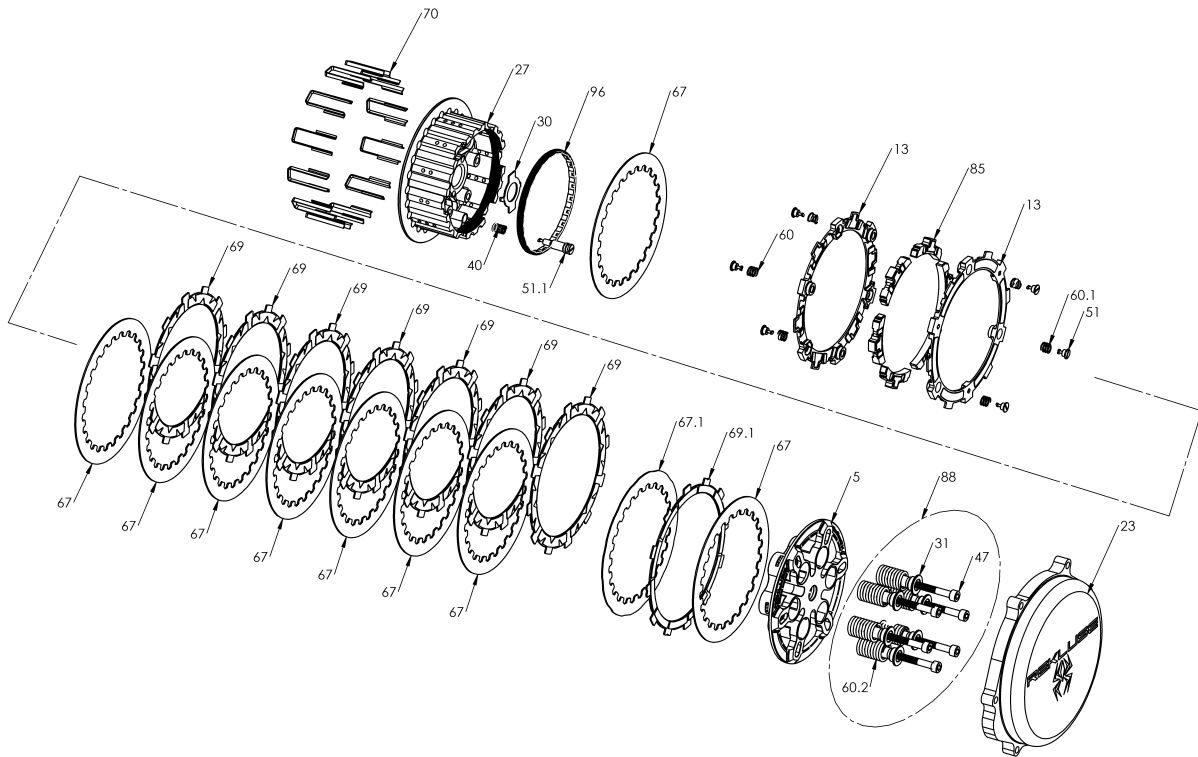

RMS-7901015E - RADIUSCX CLUTCH

Item	Part Number	Item Description	Qty
5	113-104A	PRESSURE PLATE - RadiusCX - CRF450R (02-12), CR250 2T (9	1
13	140-220C	EXP 3.0 BASE - H450 TD	2
23	169-911A	CLUTCH COVER - H250 (2-stk.)	1
96	172-001A	HUB ADJUSTER RING - 450 Size	1
27	178-105A	CENTER CLUTCH HUB - RadiusCX/Core - CRF450R (02-08), T	1
30	183-004A	HARDWARE - Core Center Clutch Tab Lock Washer 27mm S	1
51	415-000	FASTENER - Quarter Turn Pin	6
Not Shown	415-000	FASTENER - Quarter Turn Pin	2
Not Shown	418-301B	HARDWARE - Clutch Cover O-Ring Cord-Viton - 25in long	1
Not Shown	418-911A	HARDWARE - V75 Viton O-ring, Black, Size -010	1
Not Shown	419-121	HARDWARE - 0.5 Black Free Play Gain Rubber Band	1
Not Shown	419-711A	HARDWARE - Velcro Strap 1in X 12in	1
40	440-005A	SPRING - CX Hub Coil Spring	1
Not Shown	442-002	EXP ADJUSTMENT SPRING EXP - Red	3
60	442-003	EXP ADJUSTMENT SPRING EXP - Blue	6

RMS-7901015E - RADIUSCX CLUTCH

Item	Part Number	Item Description	Qty
Not Shown	442-004	EXP ADJUSTMENT SPRING EXP - Gold	3
67.1	465-415A	DRIVE PLATE - 1050 0.040 - RadiusCX H450	1
67	465-481B	DRIVE PLATE - 0.048 zSP/Core RMS H450 Precision	9
69.1	469-320A	FRICTION DISK - Thin Judder Friction .078 - H450	1
69	469-331A	FRICTION DISK - H450 TORQ-DRIVE - 2-Segment Pads	7
70	471-300	BASKET SLEEVE - H1.63 - 4S	12
Not Shown	491-011A	MISCELLANEOUS - Permanent Marker Pen	1
85	741-011B	EXP 3.0 WEDGE ASSEMBLY - H450 - Heavy	6
88	744-010	CORE CLUTCH SPRING KIT - 450 - Medium (Red)	1
31	184-101B	HARDWARE - EXP Screw Sleeve	6
47	411-135	FASTENER - M6 x 40mm Socket Head Cap Screw	6
60.1	442-101	PRESSURE PLATE SPRING - 450 Class Bikes Medium Red (incl	6
51.1	749-000A	FASTENER - Quarter-Turn Pin, CX Hub	1
Not Shown	821-013A	Prop. 65 Warning Label	1