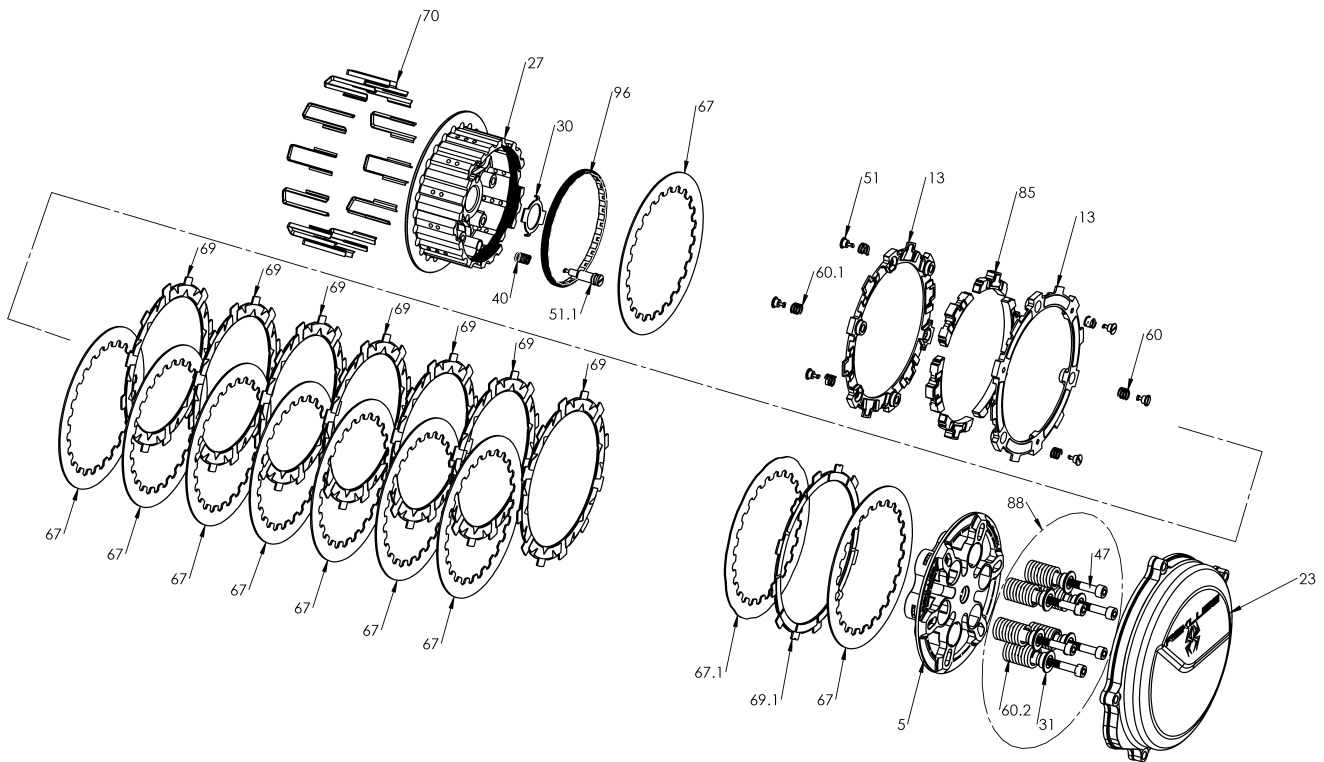

RMS-7901014E - RADIUSCX CLUTCH

Item	Part Number	Item Description	Qty
5	113-104A	PRESSURE PLATE - RadiusCX - CRF450R (02-12), CR250 2T (9)	1
13	140-220C	EXP 3.0 BASE - H450 TD	2
23	169-714A	CLUTCH COVER - TorqDrive - CRF450R (09+)	1
96	172-001A	HUB ADJUSTER RING - 450 Size	1
27	178-104A	CENTER CLUTCH HUB - RadiusCX/Core - 09-12 H450	1
30	183-004A	HARDWARE - Core Center Clutch Tab Lock Washer 27mm S	1
51	415-000	FASTENER - Quarter Turn Pin	6
Not Shown	415-000	FASTENER - Quarter Turn Pin	2
Not Shown	418-301B	HARDWARE - Clutch Cover O-Ring Cord-Viton - 25in long	1
Not Shown	418-911A	HARDWARE - V75 Viton O-ring, Black, Size -010	1
Not Shown	419-121	HARDWARE - 0.5 Black Free Play Gain Rubber Band	1
Not Shown	419-711A	HARDWARE - Velcro Strap 1in X 12in	1
40	440-005A	SPRING - CX Hub Coil Spring	1
Not Shown	442-002	EXP ADJUSTMENT SPRING EXP - Red	3
60	442-002	EXP ADJUSTMENT SPRING EXP - Red	3

RMS-7901014E - RADIUSCX CLUTCH

Item	Part Number	Item Description	Qty
60.1	442-003	EXP ADJUSTMENT SPRING EXP - Blue	3
Not Shown	442-003	EXP ADJUSTMENT SPRING EXP - Blue	3
67.1	465-415A	DRIVE PLATE - 1050 0.040 - RadiusCX H450	1
67	465-481B	DRIVE PLATE - 0.048 zSP/Core RMS H450 Precision	9
69.1	469-320A	FRICITION DISK - Thin Judder Friction .078 - H450	1
69	469-331A	FRICITION DISK - H450 TORQ-DRIVE - 2-Segment Pads	7
70	471-300	BASKET SLEEVE - H1.63 - 4S	12
Not Shown	491-011A	MISCELLANEOUS - Permanent Marker Pen	1
85	741-012B	EXP 3.0 WEDGE ASSEMBLY - H450 - Medium	6
88	744-010	CORE CLUTCH SPRING KIT - 450 - Medium (Red)	1
31	184-101B	HARDWARE - EXP Screw Sleeve	6
47	411-135	FASTENER - M6 x 40mm Socket Head Cap Screw	6
60.2	442-101	PRESSURE PLATE SPRING - 450 Class Bikes Medium Red (incl	6
51.1	749-000A	FASTENER - Quarter-Turn Pin, CX Hub	1
Not Shown	821-013A	Prop. 65 Warning Label	1