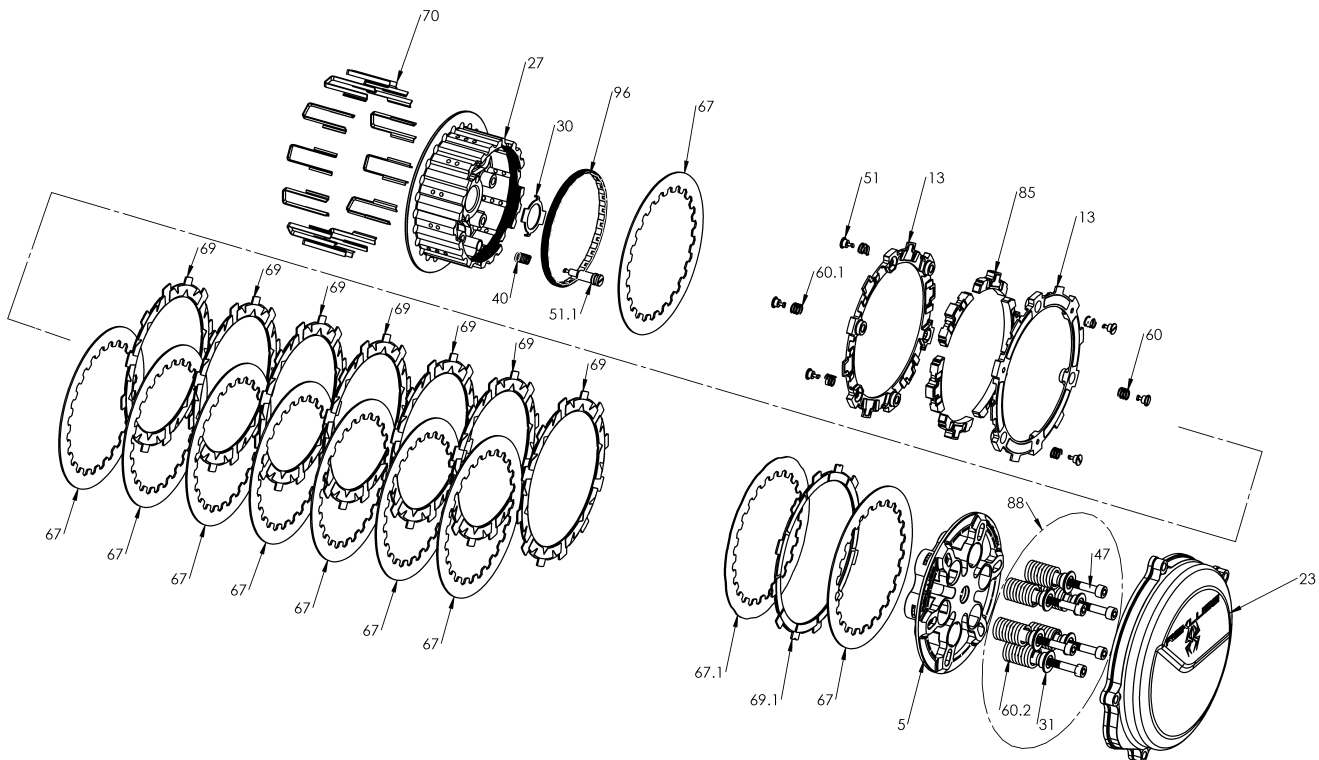

RMS-7901014E - RADIUSCX CLUTCH

Item	Part Number	Item Description	Qty
5	113-104A	PRESSURE PLATE - RadiusCX - CRF450R (02-12), CR250 2T (9)	1
13	140-220C	EXP 3.0 BASE - H450 TD	2
23	169-714A	CLUTCH COVER - TorqDrive - CRF450R (09+)	1
96	172-001A	HUB ADJUSTER RING - 450 Size	1
27	178-104A	CENTER CLUTCH HUB - RadiusCX/Core - 09-12 H450	1
30	183-004A	HARDWARE - Core Center Clutch Tab Lock Washer 27mm S	1
51	415-000	FASTENER - Quarter Turn Pin	6
Not Shown	415-000	FASTENER - Quarter Turn Pin	2
Not Shown	418-301B	HARDWARE - Clutch Cover O-Ring Cord-Viton - 25in long	1
Not Shown	418-911A	HARDWARE - V75 Viton O-ring, Black, Size -010	1
Not Shown	419-121	HARDWARE - 0.5 Black Free Play Gain Rubber Band	1
Not Shown	419-711A	HARDWARE - Velcro Strap 1in X 12in	1
40	440-005A	SPRING - CX Hub Coil Spring	1
Not Shown	442-002	EXP ADJUSTMENT SPRING EXP - Red	3
60	442-002	EXP ADJUSTMENT SPRING EXP - Red	3

RMS-7901014E - RADIUSCX CLUTCH

Item	Part Number	Item Description	Qty
60.1	442-003	EXP ADJUSTMENT SPRING EXP - Blue	3
Not Shown	442-003	EXP ADJUSTMENT SPRING EXP - Blue	3
67.1	465-415A	DRIVE PLATE - 1050 0.040 - RadiusCX H450	1
67	465-481B	DRIVE PLATE - 0.048 zSP/Core RMS H450 Precision	9
69.1	469-320A	FRICITION DISK - Thin Judder Friction .078 - H450	1
69	469-331A	FRICITION DISK - H450 TORQ-DRIVE - 2-Segment Pads	7
70	471-300	BASKET SLEEVE - H1.63 - 4S	12
Not Shown	491-011A	MISCELLANEOUS - Permanent Marker Pen	1
85	741-012B	EXP 3.0 WEDGE ASSEMBLY - H450 - Medium	6
88	744-010	CORE CLUTCH SPRING KIT - 450 - Medium (Red)	1
31	184-101B	HARDWARE - EXP Screw Sleeve	6
47	411-135	FASTENER - M6 x 40mm Socket Head Cap Screw	6
60.2	442-101	PRESSURE PLATE SPRING - 450 Class Bikes Medium Red (incl	6
51.1	749-000A	FASTENER - Quarter-Turn Pin, CX Hub	1
Not Shown	821-013A	Prop. 65 Warning Label	1