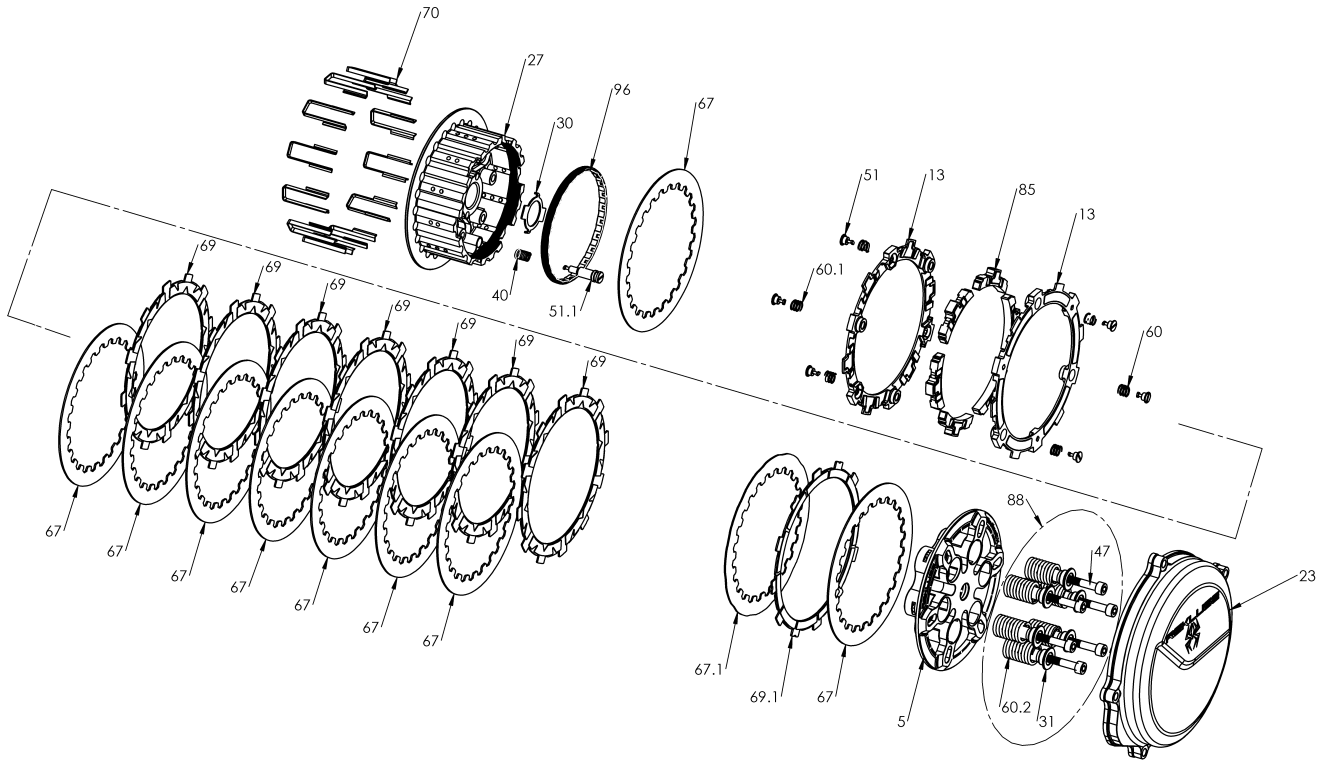

# RMS-7901013B - RADIUSCX CLUTCH

Item	Part Number	Item Description	Qty
5	113-125A	PRESSURE PLATE - RadiusCX - 05-17 CRF450X	1
13	140-220C	EXP 3.0 BASE - H450 TD	2
23	169-919A	CLUTCH COVER - CRF450	1
96	172-001A	HUB ADJUSTER RING - 450 Size	1
27	178-104A	CENTER CLUTCH HUB - RadiusCX/Core - 09-12 H450	1
30	183-004A	HARDWARE - Core Center Clutch Tab Lock Washer 27mm S	1
51	415-000	FASTENER - Quarter Turn Pin	6
Not Shown	415-000	FASTENER - Quarter Turn Pin	2
Not Shown	418-301B	HARDWARE - Clutch Cover O-Ring Cord-Viton - 25in long	1
Not Shown	418-911A	HARDWARE - V75 Viton O-ring, Black, Size -010	1
Not Shown	419-121	HARDWARE - 0.5 Black Free Play Gain Rubber Band	1
Not Shown	419-711A	HARDWARE - Velcro Strap 1in X 12in	1
40	440-005A	SPRING - CX Hub Coil Spring	1
Not Shown	442-002	EXP ADJUSTMENT SPRING EXP - Red	3
60	442-002	EXP ADJUSTMENT SPRING EXP - Red	3

# RMS-7901013B - RADIUSCX CLUTCH

Item	Part Number	Item Description	Qty
60.1	442-003	EXP ADJUSTMENT SPRING EXP - Blue	3
Not Shown	442-003	EXP ADJUSTMENT SPRING EXP - Blue	3
67.1	465-415A	DRIVE PLATE - 1050 0.040 - RadiusCX H450	1
67	465-481B	DRIVE PLATE - 0.048 zSP/Core RMS H450 Precision	9
69.1	469-320A	FRICITION DISK - Thin Judder Friction .078 - H450	1
69	469-331A	FRICITION DISK - H450 TORQ-DRIVE - 2-Segment Pads	7
70	471-300	BASKET SLEEVE - H1.63 - 4S	12
Not Shown	491-011A	MISCELLANEOUS - Permanent Marker Pen	1
85	741-012B	EXP 3.0 WEDGE ASSEMBLY - H450 - Medium	6
88	744-010	CORE CLUTCH SPRING KIT - 450 - Medium (Red)	1
31	184-101B	HARDWARE - EXP Screw Sleeve	6
47	411-135	FASTENER - M6 x 40mm Socket Head Cap Screw	6
60.2	442-101	PRESSURE PLATE SPRING - 450 Class Bikes Medium Red (incl	6
51.1	749-000A	FASTENER - Quarter-Turn Pin, CX Hub	1
Not Shown	821-013A	Prop. 65 Warning Label	1