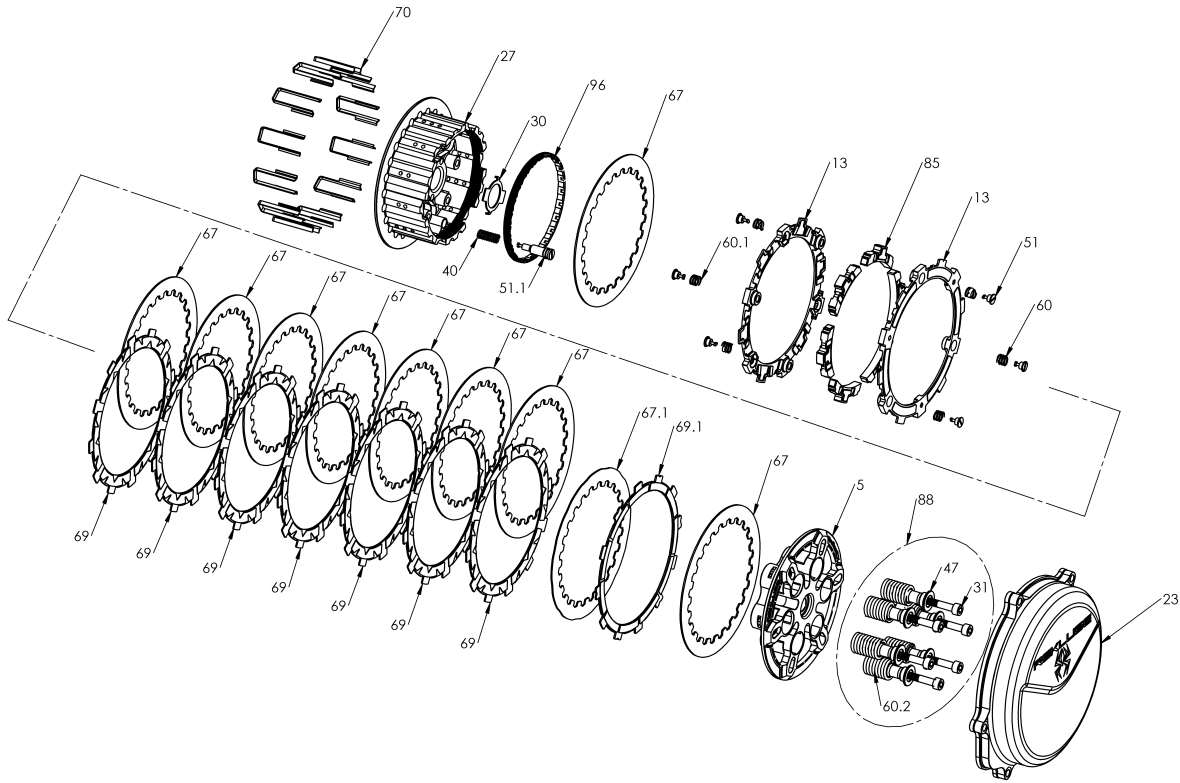

RMS-7901002B - RADIUSCX CLUTCH

Item	Part Number	Item Description	Qty
5	113-125A	PRESSURE PLATE - RadiusCX - 05-17 CRF450X	1
13	140-220C	EXP 3.0 BASE - H450 TD	2
23	169-708A	CLUTCH COVER - Honda CRF450R, CRF450RX (19)	1
96	172-001A	HUB ADJUSTER RING - 450 Size	1
27	178-113B	CENTER CLUTCH HUB - RadiusCX/Core - 17 H450	1
30	183-004A	HARDWARE - Core Center Clutch Tab Lock Washer 27mm S	1
Not Shown	411-182A	FASTENER - 18-8 Stainless Steel Hex-Head Screw - M6 Size, 3	1
Not Shown	415-000	FASTENER - Quarter Turn Pin	2
51	415-000	FASTENER - Quarter Turn Pin	6
Not Shown	418-301B	HARDWARE - Clutch Cover O-Ring Cord-Viton - 25in long	1
Not Shown	418-911A	HARDWARE - V75 Viton O-ring, Black, Size -010	1
Not Shown	419-121	HARDWARE - 0.5 Black Free Play Gain Rubber Band	1
Not Shown	419-711A	HARDWARE - Velcro Strap 1in X 12in	1
40	440-005A	SPRING - CX Hub Coil Spring	1
Not Shown	442-003	EXP ADJUSTMENT SPRING EXP - Blue	3

RMS-7901002B - RADIUSCX CLUTCH

Item	Part Number	Item Description	Qty
60	442-003	EXP ADJUSTMENT SPRING EXP - Blue	3
60.1	442-004	EXP ADJUSTMENT SPRING EXP - Gold	3
Not Shown	442-004	EXP ADJUSTMENT SPRING EXP - Gold	3
67.1	465-415A	DRIVE PLATE - 1050 0.040 - RadiusCX H450	1
67	465-481B	DRIVE PLATE - 0.048 zSP/Core RMS H450 Precision	9
69.1	469-320A	FRICITION DISK - Thin Judder Friction .078 - H450	1
69	469-331A	FRICITION DISK - H450 TORQ-DRIVE - 2-Segment Pads	7
70	471-300	BASKET SLEEVE - H1.63 - 4S	12
Not Shown	491-011A	MISCELLANEOUS - Permanent Marker Pen	1
85	741-012B	EXP 3.0 WEDGE ASSEMBLY - H450 - Medium	6
88	744-010	CORE CLUTCH SPRING KIT - 450 - Medium (Red)	1
31	184-101B	HARDWARE - EXP Screw Sleeve	6
47	411-135	FASTENER - M6 x 40mm Socket Head Cap Screw	6
60.2	442-101	PRESSURE PLATE SPRING - 450 Class Bikes Medium Red (incl	6
51.1	749-000A	FASTENER - Quarter-Turn Pin, CX Hub	1

RMS-7901002B - RADIUSCX CLUTCH

Item	Part Number	Item Description	Qty
Not Shown	821-013A	Prop. 65 Warning Label	1