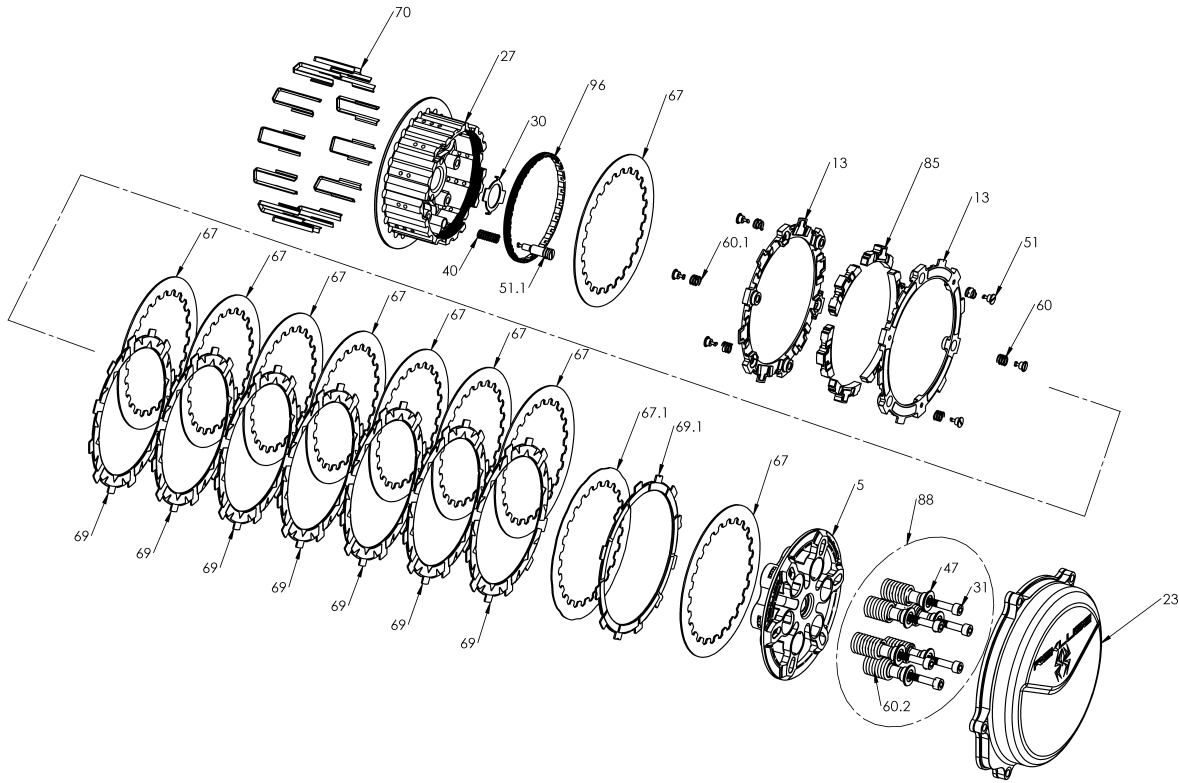

RMS-7901002B - RADIUSCX CLUTCH

Item	Part Number	Item Description	Qty
5	113-125A	PRESSURE PLATE - RadiusCX - 05-17 CRF450X	1
13	140-220C	EXP 3.0 BASE - H450 TD	2
23	169-708A	CLUTCH COVER - Honda CRF450R, CRF450RX (19)	1
96	172-001A	HUB ADJUSTER RING - 450 Size	1
27	178-113B	CENTER CLUTCH HUB - RadiusCX/Core - 17 H450	1
30	183-004A	HARDWARE - Core Center Clutch Tab Lock Washer 27mm S	1
Not Shown	411-182A	FASTENER - 18-8 Stainless Steel Hex-Head Screw - M6 Size, 3	1
Not Shown	415-000	FASTENER - Quarter Turn Pin	2
51	415-000	FASTENER - Quarter Turn Pin	6
Not Shown	418-301B	HARDWARE - Clutch Cover O-Ring Cord-Viton - 25in long	1
Not Shown	418-911A	HARDWARE - V75 Viton O-ring, Black, Size -010	1
Not Shown	419-121	HARDWARE - 0.5 Black Free Play Gain Rubber Band	1
Not Shown	419-711A	HARDWARE - Velcro Strap 1in X 12in	1
40	440-005A	SPRING - CX Hub Coil Spring	1
Not Shown	442-003	EXP ADJUSTMENT SPRING EXP - Blue	3

RMS-7901002B - RADIUSCX CLUTCH

Item	Part Number	Item Description	Qty
60	442-003	EXP ADJUSTMENT SPRING EXP - Blue	3
60.1	442-004	EXP ADJUSTMENT SPRING EXP - Gold	3
Not Shown	442-004	EXP ADJUSTMENT SPRING EXP - Gold	3
67.1	465-415A	DRIVE PLATE - 1050 0.040 - RadiusCX H450	1
67	465-481B	DRIVE PLATE - 0.048 zSP/Core RMS H450 Precision	9
69.1	469-320A	FRICITION DISK - Thin Judder Friction .078 - H450	1
69	469-331A	FRICITION DISK - H450 TORQ-DRIVE - 2-Segment Pads	7
70	471-300	BASKET SLEEVE - H1.63 - 4S	12
Not Shown	491-011A	MISCELLANEOUS - Permanent Marker Pen	1
85	741-012B	EXP 3.0 WEDGE ASSEMBLY - H450 - Medium	6
88	744-010	CORE CLUTCH SPRING KIT - 450 - Medium (Red)	1
31	184-101B	HARDWARE - EXP Screw Sleeve	6
47	411-135	FASTENER - M6 x 40mm Socket Head Cap Screw	6
60.2	442-101	PRESSURE PLATE SPRING - 450 Class Bikes Medium Red (incl	6
51.1	749-000A	FASTENER - Quarter-Turn Pin, CX Hub	1

RMS-7901002B - RADIUSCX CLUTCH

Item	Part Number	Item Description	Qty
Not Shown	821-013A	Prop. 65 Warning Label	1