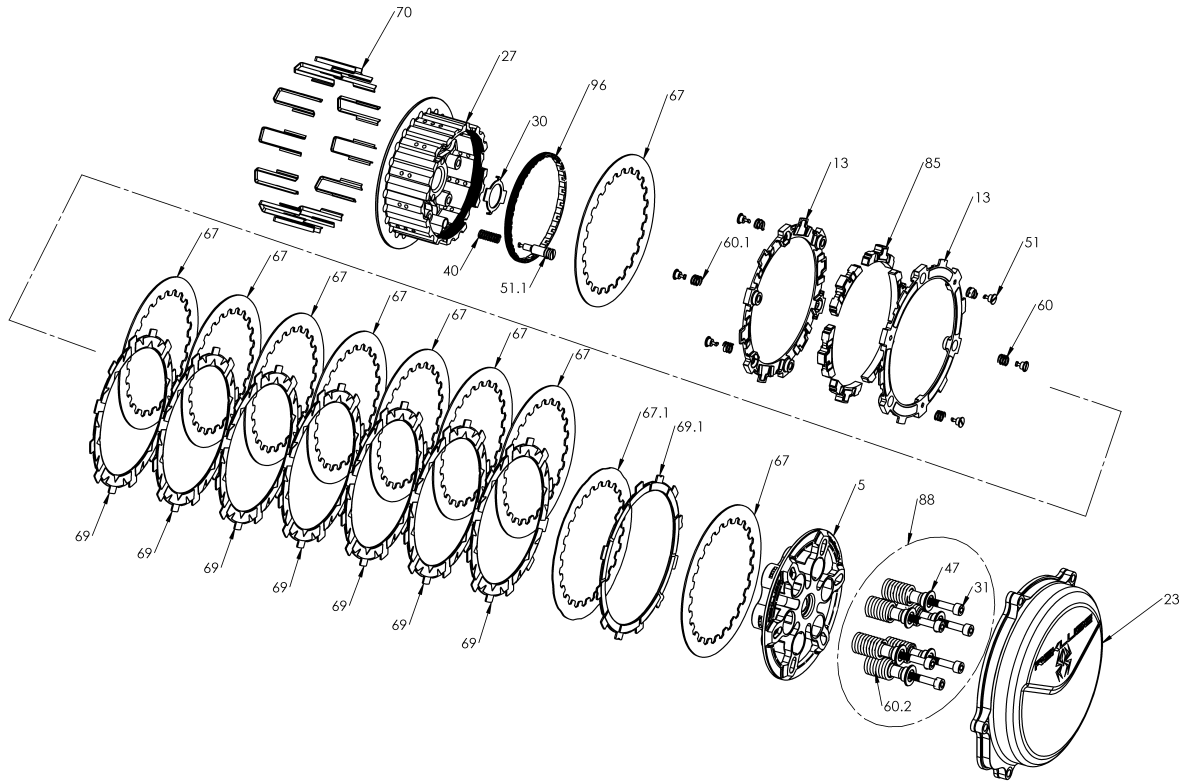

RMS-7901002B - RADIUSCX CLUTCH

Item	Part Number	Item Description	Qty
5	113-125A	PRESSURE PLATE - RadiusCX - 05-17 CRF450X	1
13	140-220C	EXP 3.0 BASE - H450 TD	2
23	169-708A	CLUTCH COVER - Honda CRF450R, CRF450RX (19)	1
96	172-001A	HUB ADJUSTER RING - 450 Size	1
27	178-113B	CENTER CLUTCH HUB - RadiusCX/Core - 17 H450	1
30	183-004A	HARDWARE - Core Center Clutch Tab Lock Washer 27mm S	1
Not Shown	411-182A	FASTENER - 18-8 Stainless Steel Hex-Head Screw - M6 Size, 3	1
Not Shown	415-000	FASTENER - Quarter Turn Pin	2
51	415-000	FASTENER - Quarter Turn Pin	6
Not Shown	418-301B	HARDWARE - Clutch Cover O-Ring Cord-Viton - 25in long	1
Not Shown	418-911A	HARDWARE - V75 Viton O-ring, Black, Size -010	1
Not Shown	419-121	HARDWARE - 0.5 Black Free Play Gain Rubber Band	1
Not Shown	419-711A	HARDWARE - Velcro Strap 1in X 12in	1
40	440-005A	SPRING - CX Hub Coil Spring	1
Not Shown	442-003	EXP ADJUSTMENT SPRING EXP - Blue	3

RMS-7901002B - RADIUSCX CLUTCH

Item	Part Number	Item Description	Qty
60	442-003	EXP ADJUSTMENT SPRING EXP - Blue	3
60.1	442-004	EXP ADJUSTMENT SPRING EXP - Gold	3
Not Shown	442-004	EXP ADJUSTMENT SPRING EXP - Gold	3
67.1	465-415A	DRIVE PLATE - 1050 0.040 - RadiusCX H450	1
67	465-481B	DRIVE PLATE - 0.048 zSP/Core RMS H450 Precision	9
69.1	469-320A	FRICITION DISK - Thin Judder Friction .078 - H450	1
69	469-331A	FRICITION DISK - H450 TORQ-DRIVE - 2-Segment Pads	7
70	471-300	BASKET SLEEVE - H1.63 - 4S	12
Not Shown	491-011A	MISCELLANEOUS - Permanent Marker Pen	1
85	741-012B	EXP 3.0 WEDGE ASSEMBLY - H450 - Medium	6
88	744-010	CORE CLUTCH SPRING KIT - 450 - Medium (Red)	1
31	184-101B	HARDWARE - EXP Screw Sleeve	6
47	411-135	FASTENER - M6 x 40mm Socket Head Cap Screw	6
60.2	442-101	PRESSURE PLATE SPRING - 450 Class Bikes Medium Red (incl	6
51.1	749-000A	FASTENER - Quarter-Turn Pin, CX Hub	1

RMS-7901002B - RADIUSCX CLUTCH

Item	Part Number	Item Description	Qty
Not Shown	821-013A	Prop. 65 Warning Label	1