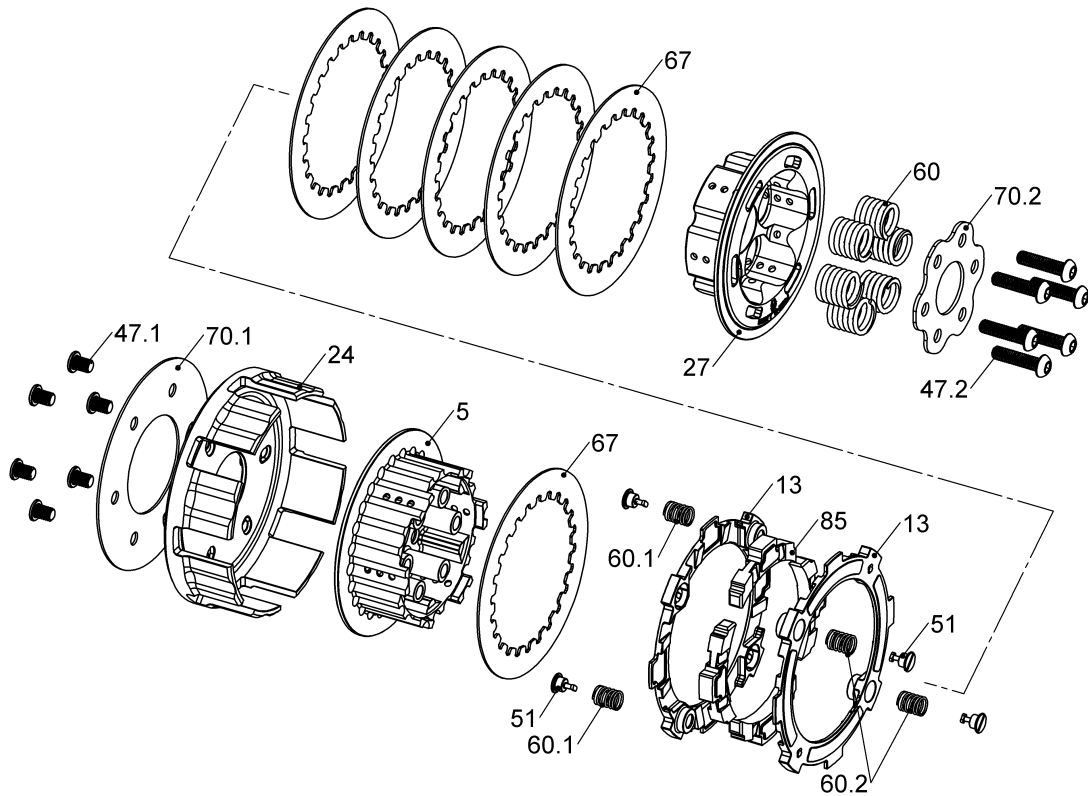

RMS-7743C - CORE EXP 3.0 CLUTCH

Item	Part Number	Item Description	Qty
5	113-022B	PRESSURE PLATE - Core - KX65	1
13	140-233C	EXP 3.0 BASE - KT65	2
24	170-006A	CLUTCH BASKET - KX65	1
27	178-046B	CENTER CLUTCH - CORE - KX65	1
47.1	411-125	FASTENER - M6 x 10 Super Low Head Socket Head Cap Scre	6
47.2	411-181A	FASTENER - M6 x 1.0 x 25mm Button-Head Hex Socket Scre	6
Not Shown	415-000	FASTENER - Quarter Turn Pin	2
51	415-000	FASTENER - Quarter Turn Pin	4
Not Shown	419-121	HARDWARE - 0.5 Black Free Play Gain Rubber Band	1
Not Shown	442-002	EXP ADJUSTMENT SPRING EXP - Red	2
60.1	442-002	EXP ADJUSTMENT SPRING EXP - Red	2
60.2	442-003	EXP ADJUSTMENT SPRING EXP - Blue	2
Not Shown	442-003	EXP ADJUSTMENT SPRING EXP - Blue	2
60	442-128B	PRESSURE PLATE SPRING - KX,RM,CX 65 - GREEN STRIPE	6
67	465-414A	DRIVE PLATE - 0.040 CORE - KT65	6

RMS-7743C - CORE EXP 3.0 CLUTCH

Item	Part Number	Item Description	Qty
70.2	471-009A	SPRING PUSH PLATE - KX65	1
70.1	471-011A	BASKET BACKING PLATE- KX,CX65 (.042in)	1
Not Shown	471-114	DRILL - 1/4 SM Drill BIT	1
Not Shown	491-001	ADHESIVE - Loctite 243 .02 fl oz	1
85	741-027A	EXP 3.0 WEDGE ASSEMBLY - KT65 - Heavy	4