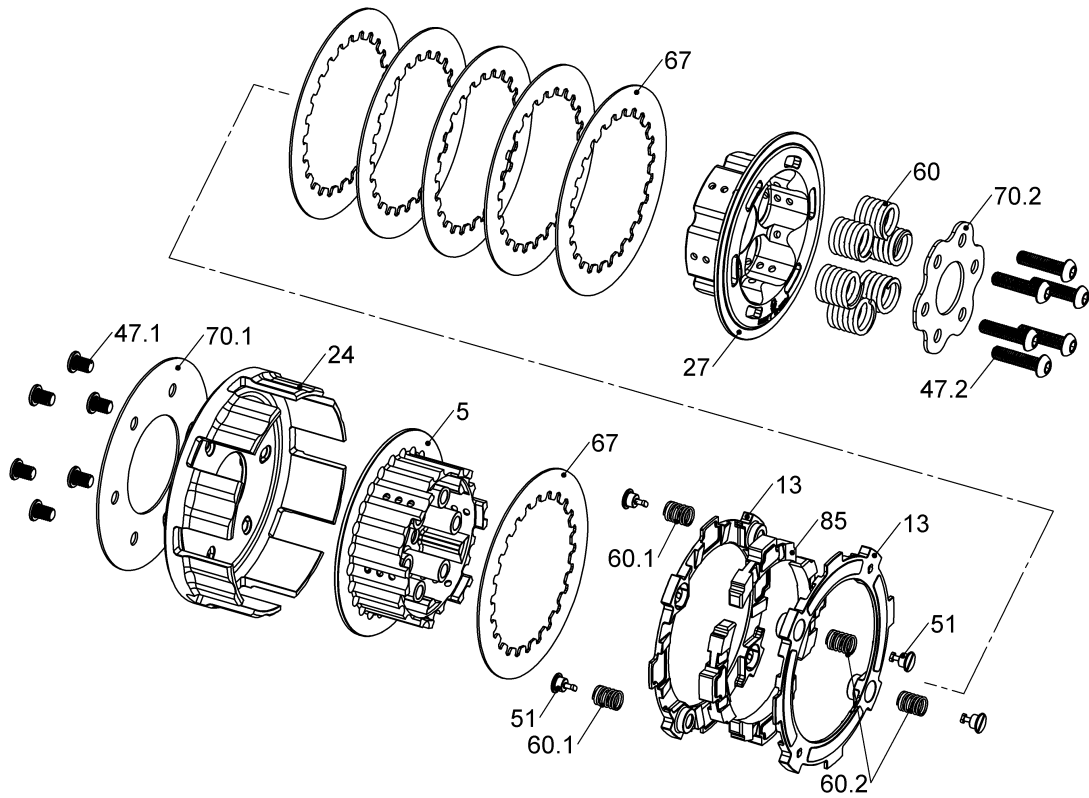

RMS-7743C - CORE EXP 3.0 CLUTCH

Item	Part Number	Item Description	Qty
5	113-022B	PRESSURE PLATE - Core - KX65	1
13	140-233C	EXP 3.0 BASE - KT65	2
24	170-006A	CLUTCH BASKET - KX65	1
27	178-046B	CENTER CLUTCH - CORE - KX65	1
47.1	411-125	FASTENER - M6 x 10 Super Low Head Socket Head Cap Scre	6
47.2	411-181A	FASTENER - M6 x 1.0 x 25mm Button-Head Hex Socket Scre	6
Not Shown	415-000	FASTENER - Quarter Turn Pin	2
51	415-000	FASTENER - Quarter Turn Pin	4
Not Shown	419-121	HARDWARE - 0.5 Black Free Play Gain Rubber Band	1
Not Shown	442-002	EXP ADJUSTMENT SPRING EXP - Red	2
60.1	442-002	EXP ADJUSTMENT SPRING EXP - Red	2
60.2	442-003	EXP ADJUSTMENT SPRING EXP - Blue	2
Not Shown	442-003	EXP ADJUSTMENT SPRING EXP - Blue	2
60	442-128B	PRESSURE PLATE SPRING - KX,RM,CX 65 - GREEN STRIPE	6
67	465-414A	DRIVE PLATE - 0.040 CORE - KT65	6

RMS-7743C - CORE EXP 3.0 CLUTCH

Item	Part Number	Item Description	Qty
70.2	471-009A	SPRING PUSH PLATE - KX65	1
70.1	471-011A	BASKET BACKING PLATE- KX,CX65 (.042in)	1
Not Shown	471-114	DRILL - 1/4 SM Drill BIT	1
Not Shown	491-001	ADHESIVE - Loctite 243 .02 fl oz	1
85	741-027A	EXP 3.0 WEDGE ASSEMBLY - KT65 - Heavy	4