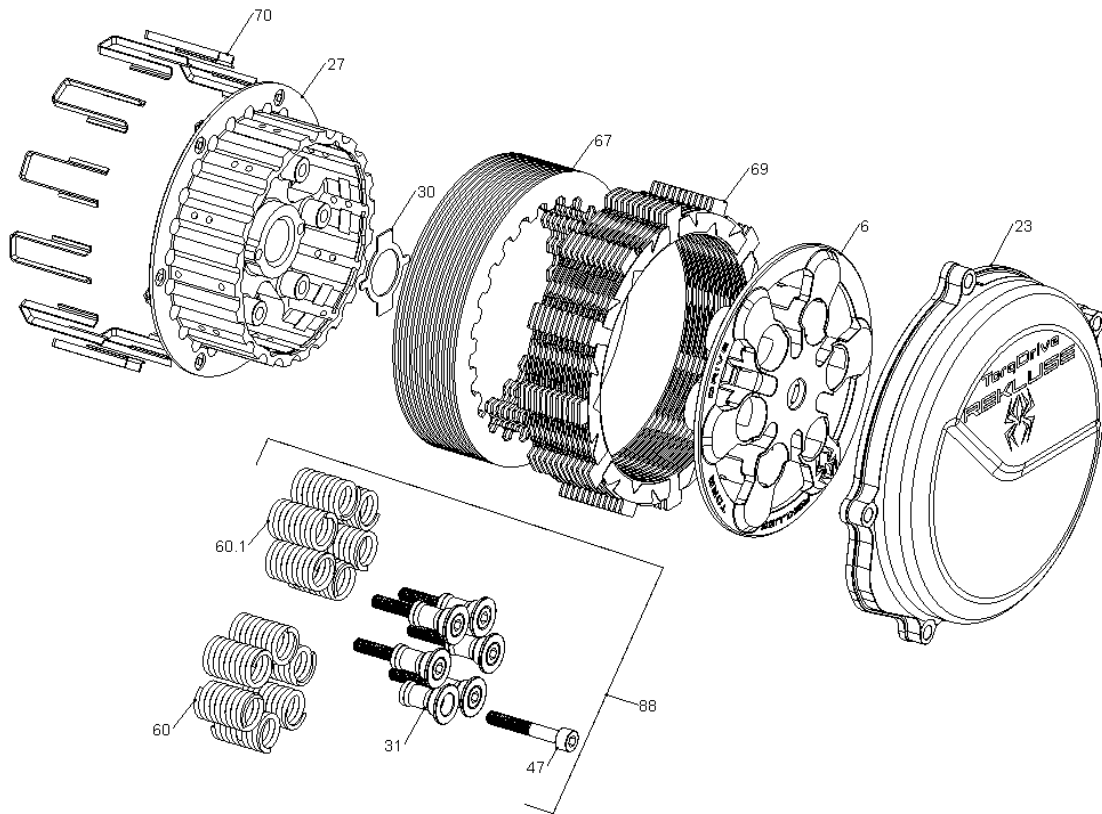

RMS-7115B - CORE MANUAL TORQ-DRIVE CLUTCH

Item	Part Number	Item Description	Qty
6	114-114A	PRESSURE PLATE - Torq Drive - CRF450R	1
23	169-715A	CLUTCH COVER - TorqDrive - TRX450R ATV	1
27	178-005C	CENTER CLUTCH - CORE EXP/CORE MANUAL - H450	1
30	183-004A	HARDWARE - Core Center Clutch Tab Lock Washer 27mm S	1
Not Shown	414-709A	HARDWARE - Flat Washer M8 x 24mmOD x 2mm Thick	1
Not Shown	418-301B	HARDWARE - Clutch Cover O-Ring Cord-Viton - 25in long	1
67	465-481B	DRIVE PLATE - 0.048 zSP/Core RMS H450 Precision	12
69	469-301A	FRICITION DISK - H450 TORQ-DRIVE	12
70	471-300	BASKET SLEEVE - Dirt Bikes	12
88	744-005A	TORQ DRIVE SPRING KIT - 450	1
31	184-101B	HARDWARE - EXP Screw Sleeve	6
47	411-135	FASTENER - M6 x 40mm Socket Head Cap Screw	6
60	442-101	PRESSURE PLATE SPRING - 450 Class Bikes Medium Red (incl	6
60.1	442-104	PRESSURE PLATE SPRING - 250 Class Bikes Heavy Gold	6