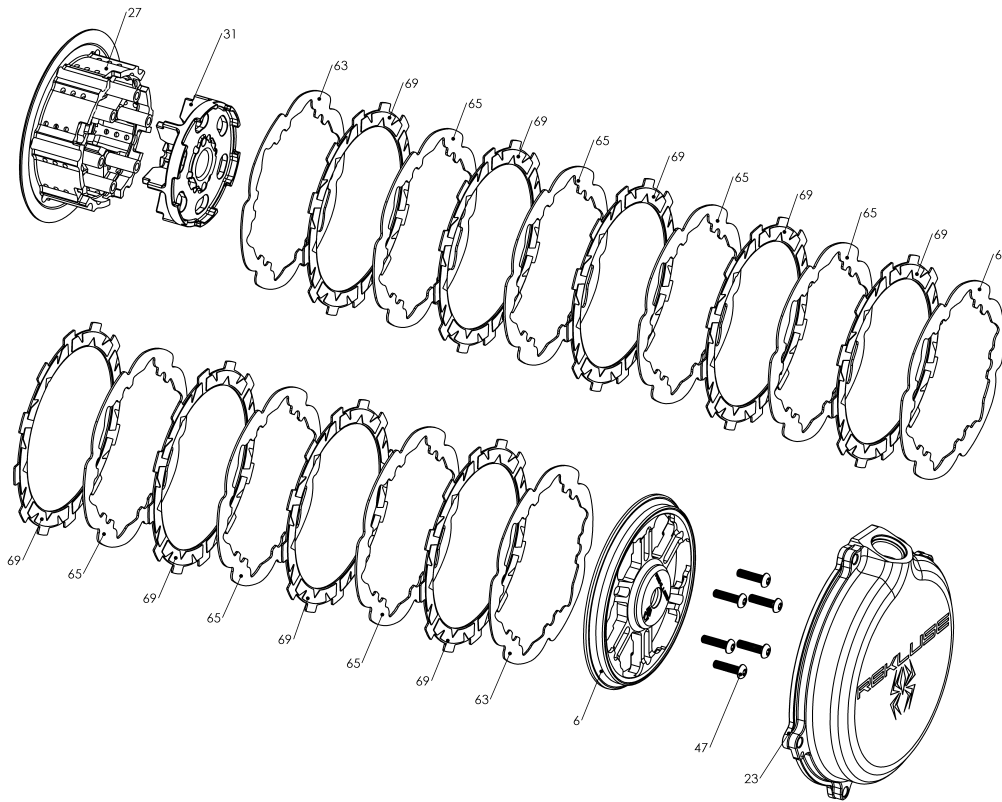

RMS-7113095B - CORE MANUAL TORQ-DRIVE CLUTCH

Item	Part Number	Item Description	Qty
6	114-020A	PRESSURE PLATE - Core Manual - KTM 450 16+	1
23	169-993A	CLUTCH COVER - KTM 250/350	1
27	178-034D	CENTER CLUTCH - CORE EXP/CORE MANUAL - KTM 350/450	1
Not Shown	183-008A	HARDWARE - DDS Lock Tab Washer	1
31	184-021C	CENTER HUB, INNER - KTM DDS	1
47	411-154A	FASTENER - M5 x 20 Button-Head T-25 Torx Screw 10.9	6
Not Shown	411-906	HARDWARE - T-25 Torx Bit	1
63	460-710A	DRIVE PLATE - 0.040 TEC 2 - KT 6-pin	2
65	462-710A	DRIVE PLATE - 0.048 TEC 2 - KT 6-pin	8
69	469-536A	FRICITION DISK - KT350 TORQ-DRIVE - 2-Segment Pads	9
Not Shown	821-013A	Prop. 65 Warning Label	1