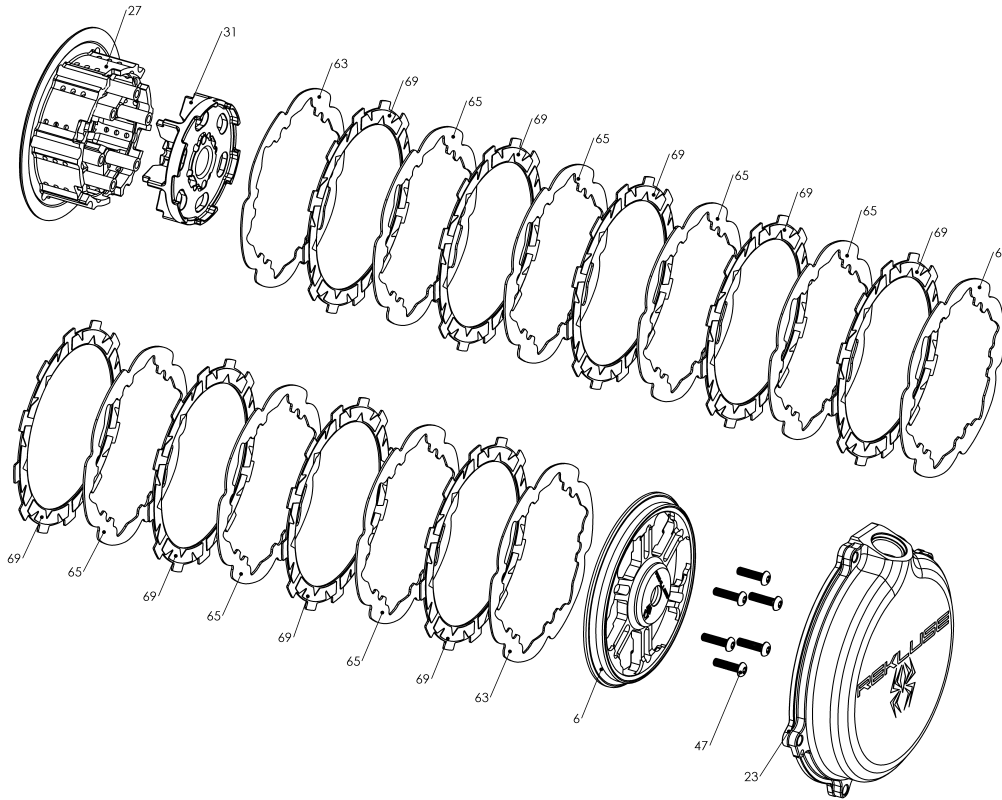

# RMS-7113084B - CORE MANUAL TORQ-DRIVE CLUTCH

Item	Part Number	Item Description	Qty
6	114-034	PRESSURE PLATE - Core Manual - KT450/KT500	1
23	169-934D	CLUTCH COVER - KT450/KT500	1
27	178-034D	CENTER CLUTCH - CORE EXP/CORE MANUAL - KTM 350/450	1
Not Shown	183-008A	HARDWARE - DDS Lock Tab Washer	1
31	184-021C	CENTER HUB, INNER - KTM DDS	1
47	411-154A	FASTENER - M5 x 20 Button-Head T-25 Torx Screw 10.9	6
47.1	411-906	HARDWARE - T-25 Torx Bit	1
63	460-710A	DRIVE PLATE - 0.040 TEC 2 - KT 6-pin	2
65	462-710A	DRIVE PLATE - 0.048 TEC 2 - KT 6-pin	8
69	469-536A	FRICITION DISK - KT350 TORQ-DRIVE - 2-Segment Pads	9
Not Shown	821-013A	Prop. 65 Warning Label	1