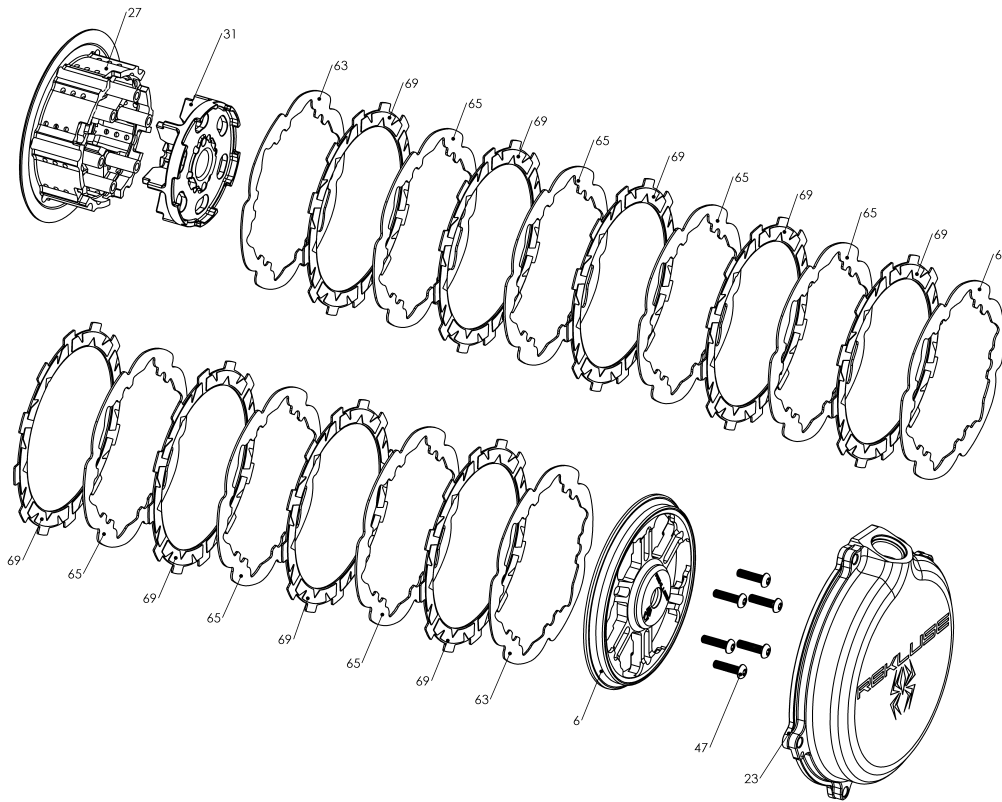

# RMS-7113080B - CORE MANUAL TORQ-DRIVE CLUTCH

Item	Part Number	Item Description	Qty
6	114-020A	PRESSURE PLATE - Core Manual - KTM 450 16+	1
23	169-980B	CLUTCH COVER - KTM 450/500 16+	1
27	178-034D	CENTER CLUTCH - CORE EXP/CORE MANUAL - KTM 350/450	1
Not Shown	183-008A	HARDWARE - DDS Lock Tab Washer	1
31	184-021C	CENTER HUB, INNER - KTM DDS	1
47	411-154A	FASTENER - M5 x 20 Button-Head T-25 Torx Screw 10.9	6
Not Shown	411-906	HARDWARE - T-25 Torx Bit	1
63	460-710A	DRIVE PLATE - 0.040 TEC 2 - KT 6-pin	2
65	462-710A	DRIVE PLATE - 0.048 TEC 2 - KT 6-pin	8
69	469-536A	FRICITION DISK - KT350 TORQ-DRIVE - 2-Segment Pads	9
Not Shown	821-013A	Prop. 65 Warning Label	1