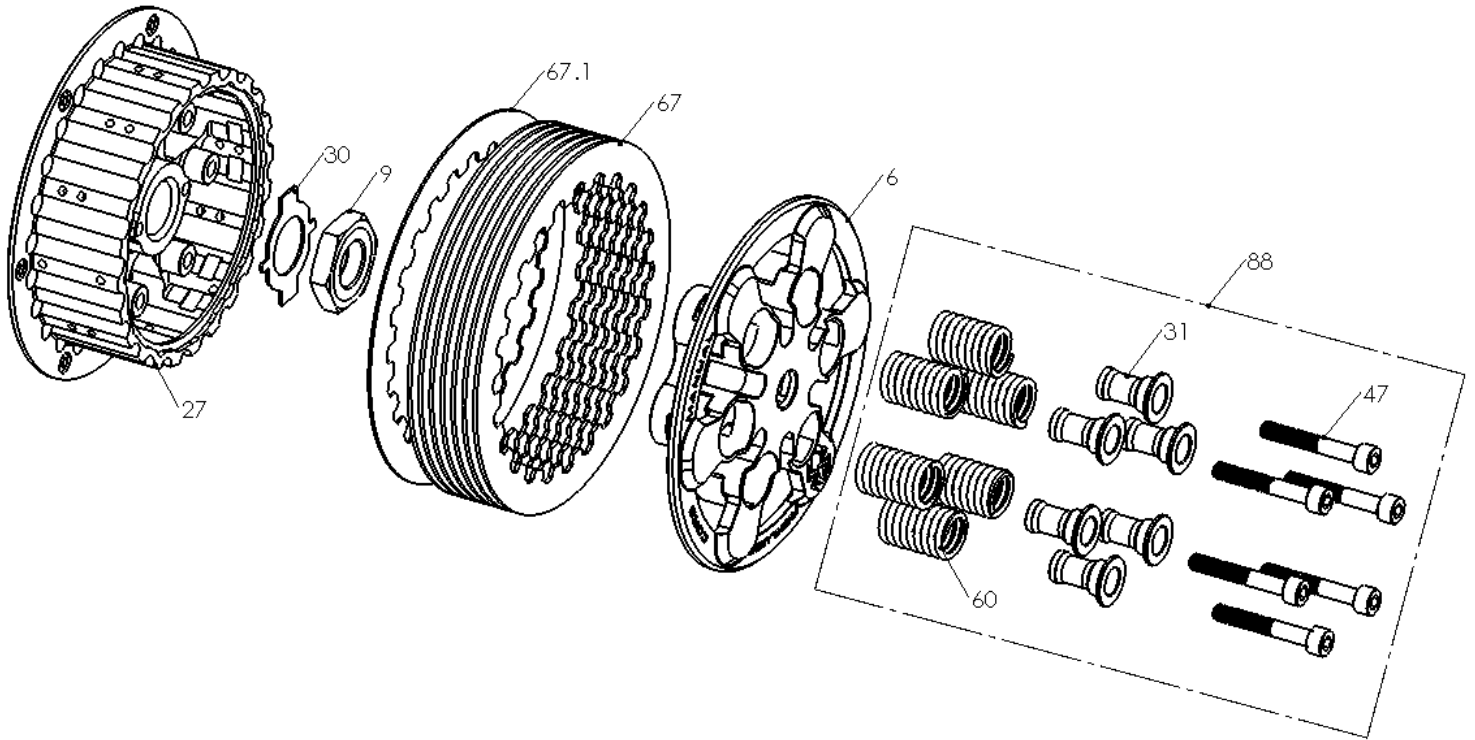

RMS-7073A - CORE MANUAL CLUTCH

Item	Part Number	Item Description	Qty
6	114-073A	PRESSURE PLATE - Core Manual - Y450	1
9	117-003	CENTER CLUTCH NUT - Y450	1
27	178-007E	CENTER CLUTCH - CORE EXP/CORE MANUAL - YZ450F	1
30	183-001A	HARDWARE - Core 450 Center Clutch Tab Lock Washer	1
67.1	465-403B	DRIVE PLATE - 0.040 zSP/Core RMS Y450 Precision	1
67	465-603B	DRIVE PLATE - 0.060 zSP/Core RMS Y450 Precision	7
88	744-010	CORE CLUTCH SPRING KIT - 450 - Medium (Red)	1
31	184-101B	HARDWARE - EXP Screw Sleeve	6
47	411-135	FASTENER - M6 x 40mm Socket Head Cap Screw	6
60	442-101	PRESSURE PLATE SPRING - 450 Class Bikes Medium Red (incl	6