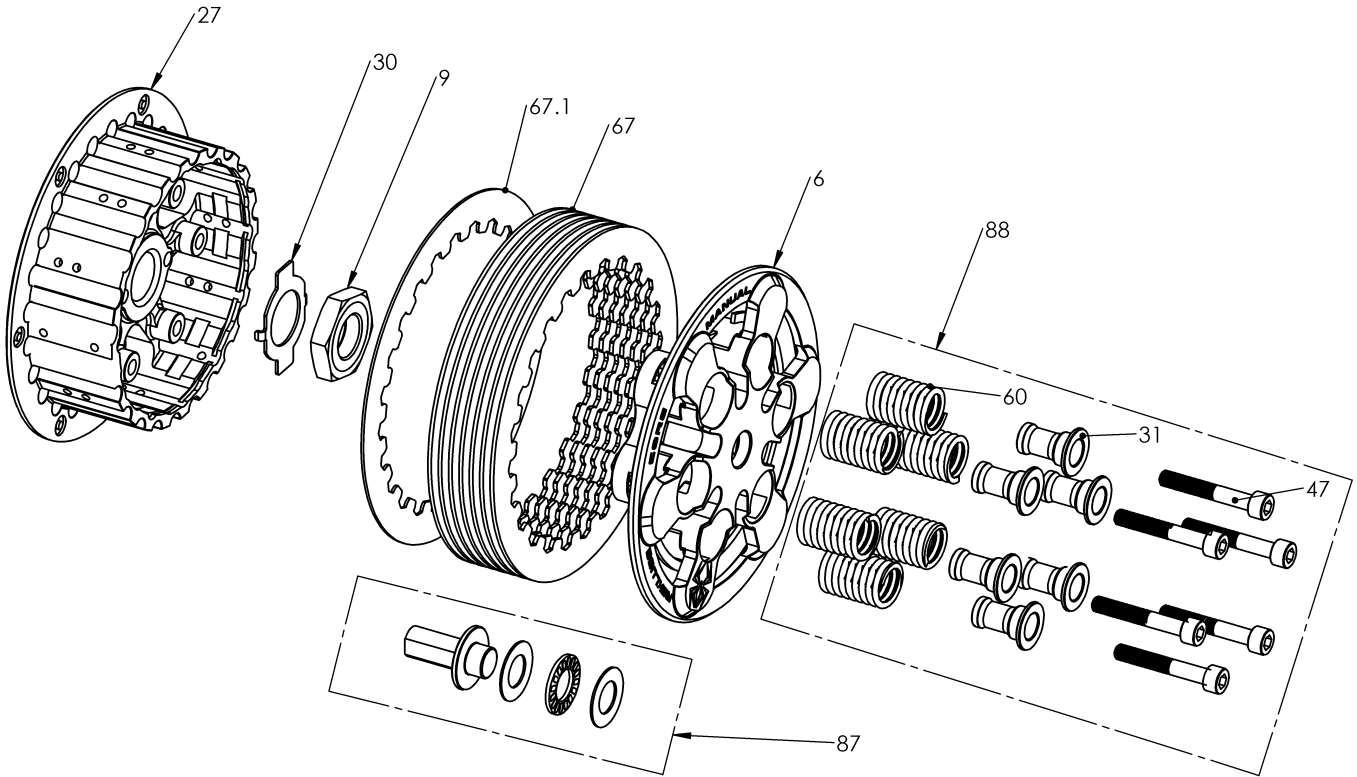

RMS-7056 - CORE MANUAL CLUTCH

Item	Part Number	Item Description	Qty
6	114-045A	PRESSURE PLATE - Core Manual - CRF450X/KX450F/KLX450	1
9	117-001	CENTER CLUTCH NUT - H450	1
27	178-025C	CENTER CLUTCH - CORE EXP/CORE MANUAL - HQ450-HQ51	1
30	183-001A	HARDWARE - Core 450 Center Clutch Tab Lock Washer	1
67.1	465-401B	DRIVE PLATE - 0.040 zSP/Core RMS H450 Precision	1
67	465-601B	DRIVE PLATE - 0.060 zSPCore RMS H450 Precision	7
87	743-004	THROW-OUT ASSEMBLY - CORE EXP HQ 450	1
88	744-010	CORE CLUTCH SPRING KIT - 450 - Medium (Red)	1
31	184-101B	HARDWARE - EXP Screw Sleeve	6
47	411-135	FASTENER - M6 x 40mm Socket Head Cap Screw	6
60	442-101	PRESSURE PLATE SPRING - 450 Class Bikes Medium Red (incl	6