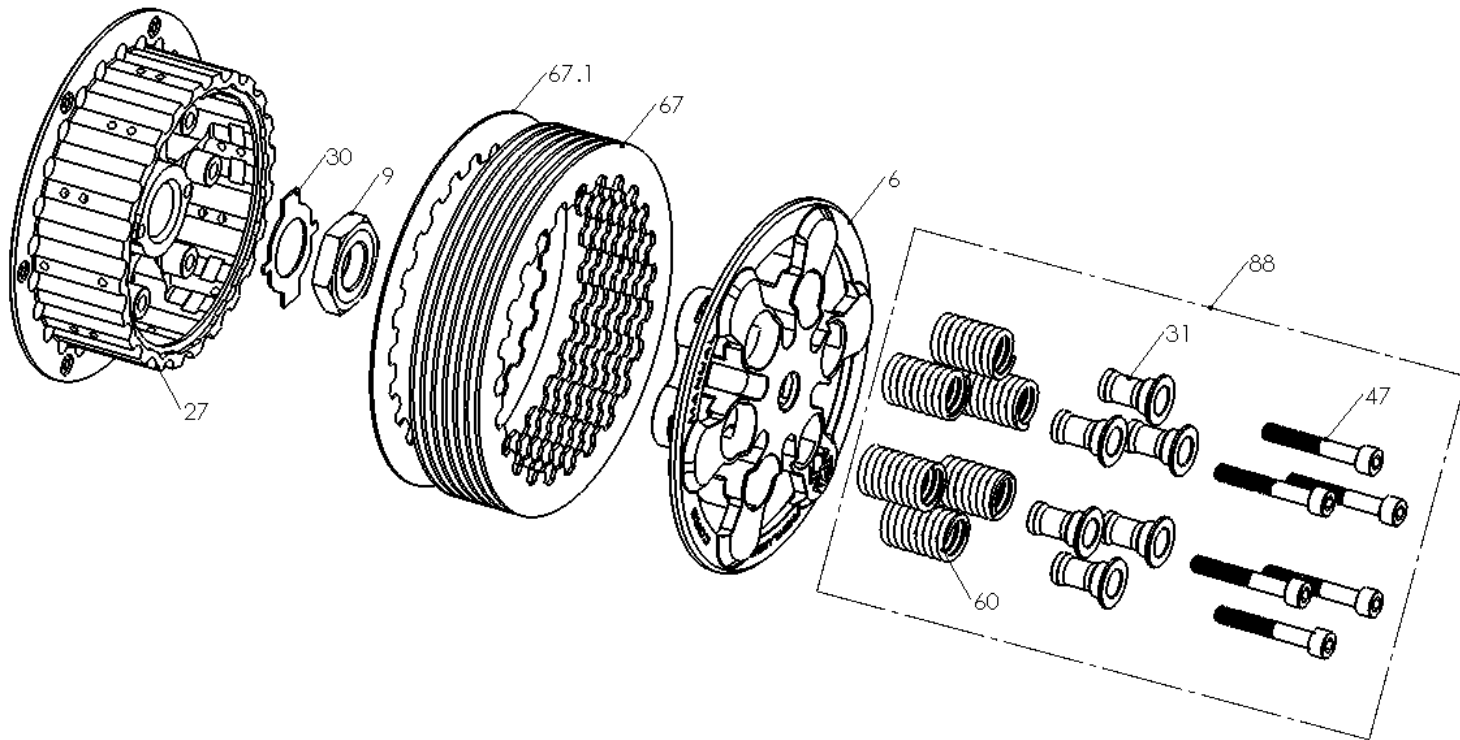

RMS-7023 - CORE MANUAL CLUTCH

Item	Part Number	Item Description	Qty
6	114-023A	PRESSURE PLATE - Core Manual - Beta 450 2010+	1
27	178-004B	CENTER CLUTCH - CORE EXP/CORE MANUAL - BE450	1
30	183-002	HARDWARE - Core Center Clutch Tab Lock Washer 27mm	1
67.1	465-403B	DRIVE PLATE - 0.040 zSP/Core RMS Y450 Precision	1
67	465-603B	DRIVE PLATE - 0.060 zSP/Core RMS Y450 Precision	7
Not Shown	743-007	THROW-OUT ASSEMBLY - CORE & CORE EXP BETA	1
Not Show	151-023A	THROW-OUT - Beta 450	1
Not Show	414-130	HARDWARE - 1/2 Flat Throwout Washer	2
Not Show	433-302	THRUST BEARING - 1/2 Throwout Needle Thrust Bearing TC	1
88	744-050	CORE CLUTCH SPRING KIT - 450 - Heavy (Blue) with 35mm b	1
31	184-101B	HARDWARE - EXP Screw Sleeve	6
47	411-140	FASTENER - M6-1 x 35mm Thermal Black Socket Cap Screw	6
60	442-102	PRESSURE PLATE SPRING - 450 Class Bikes Heavy Blue	6