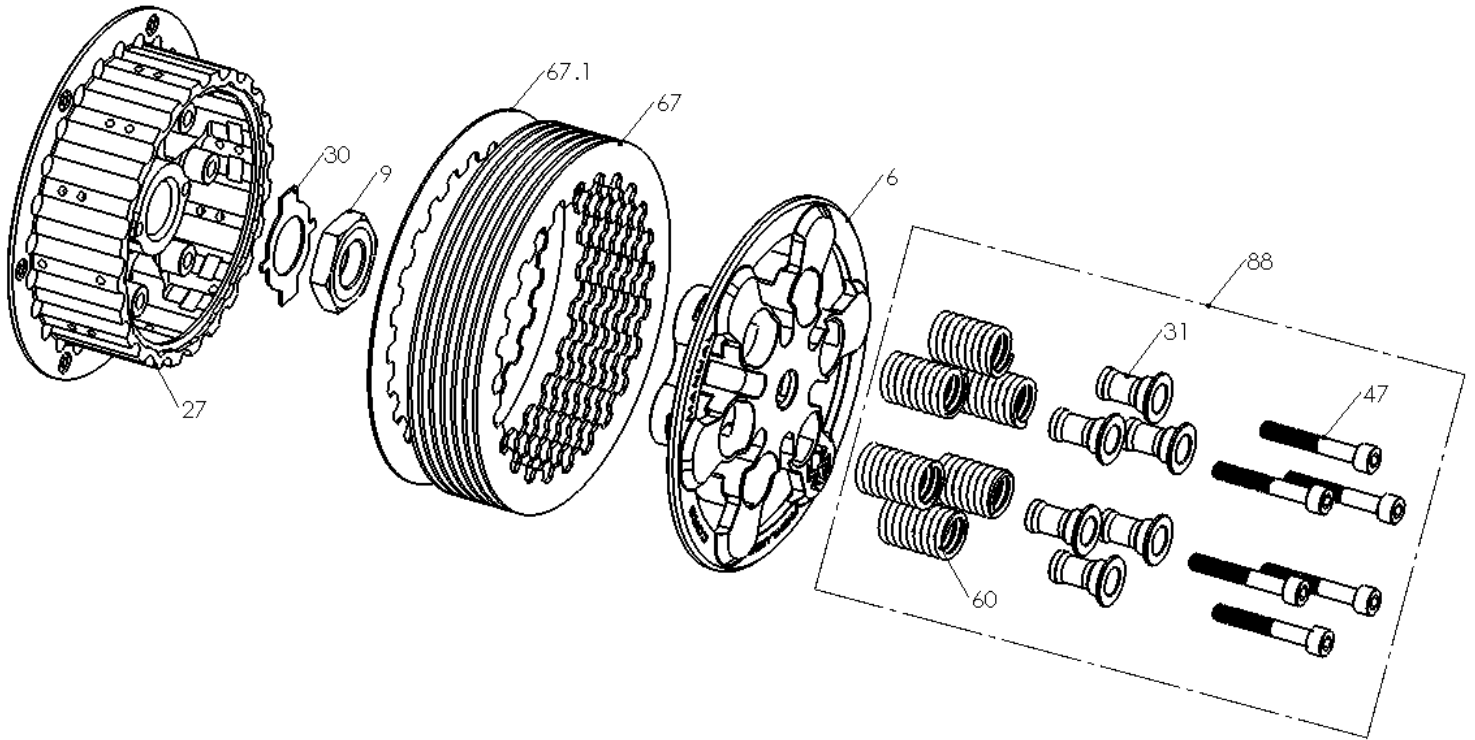

RMS-7021A - CORE MANUAL CLUTCH

Item	Part Number	Item Description	Qty
6	114-023A	PRESSURE PLATE - Core Manual - Beta 450 2010+	1
27	178-004B	CENTER CLUTCH - CORE EXP/CORE MANUAL - BE450	1
30	183-002	HARDWARE - Core Center Clutch Tab Lock Washer 27mm	1
67.1	465-403B	DRIVE PLATE - 0.040 zSP/Core RMS Y450 Precision	1
67	465-603B	DRIVE PLATE - 0.060 zSP/Core RMS Y450 Precision	7
Not Shown	743-007	THROW-OUT ASSEMBLY - CORE & CORE EXP BETA	1
Not Show	151-023A	THROW-OUT - Beta 450	1
Not Show	414-130	HARDWARE - 1/2 Flat Throwout Washer	2
Not Show	433-302	THRUST BEARING - 1/2 Throwout Needle Thrust Bearing TC	1
88	744-015A	CORE CLUTCH SPRING KIT - 450 - 3 Red, 3 Blue	1
31	184-101B	HARDWARE - EXP Screw Sleeve	6
47	411-140	FASTENER - M6-1 x 35mm Thermal Black Socket Cap Screw	6
60.1	442-101	PRESSURE PLATE SPRING - 450 Class Bikes Medium Red (incl	3
60.2	442-102	PRESSURE PLATE SPRING - 450 Class Bikes Heavy Blue	3