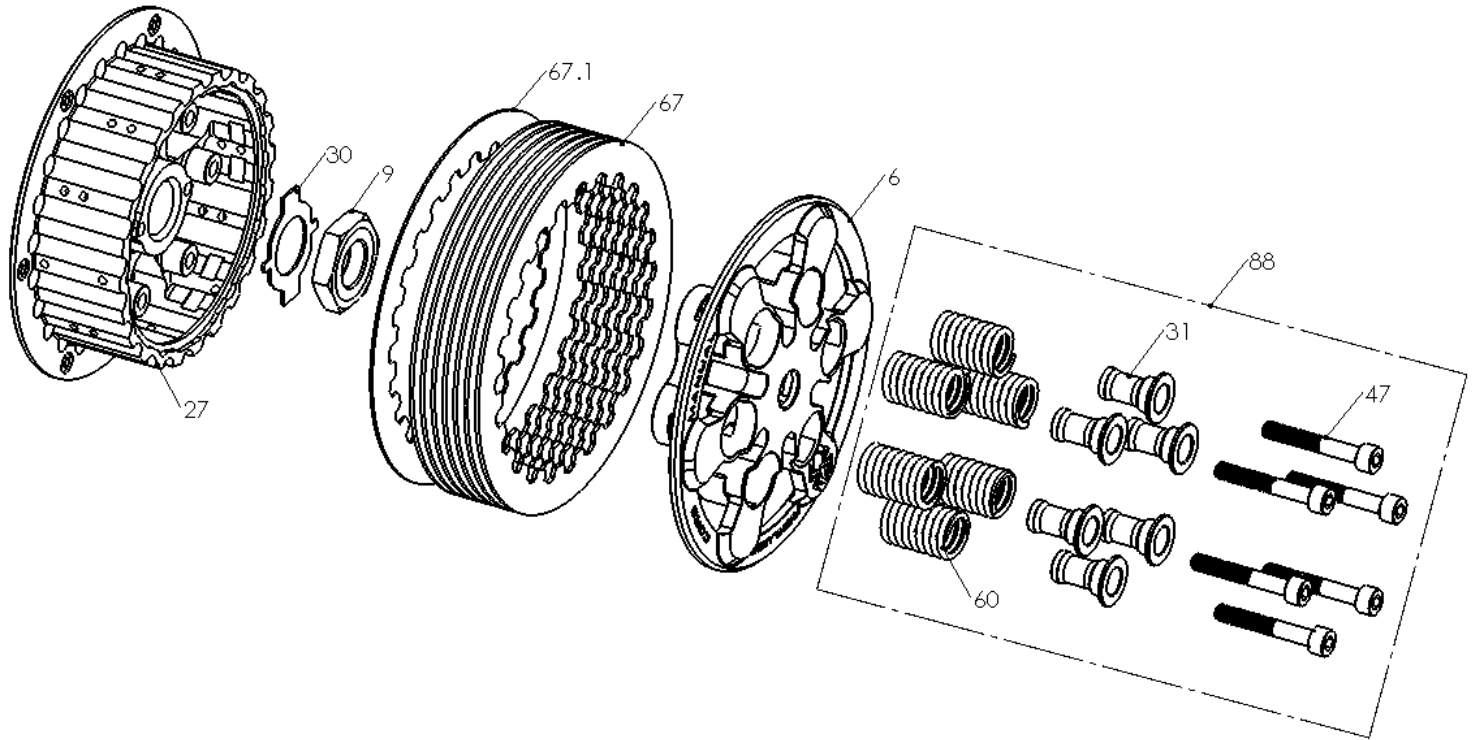

RMS-7014A - CORE MANUAL CLUTCH

Item	Part Number	Item Description	Qty
6	114-014B	PRESSURE PLATE - Core Manual - CRF450R	1
9	117-001	CENTER CLUTCH NUT - H450	1
27	178-027C	CENTER CLUTCH - CORE EXP/CORE MANUAL - H450	1
30	183-001A	HARDWARE - Core 450 Center Clutch Tab Lock Washer	1
67.1	465-401B	DRIVE PLATE - 0.040 zSP/Core RMS H450 Precision	1
67	465-601B	DRIVE PLATE - 0.060 zSPCore RMS H450 Precision	7
88	744-010	CORE CLUTCH SPRING KIT - 450 - Medium (Red)	1
31	184-101B	HARDWARE - EXP Screw Sleeve	6
47	411-135	FASTENER - M6 x 40mm Socket Head Cap Screw	6
60	442-101	PRESSURE PLATE SPRING - 450 Class Bikes Medium Red (incl	6