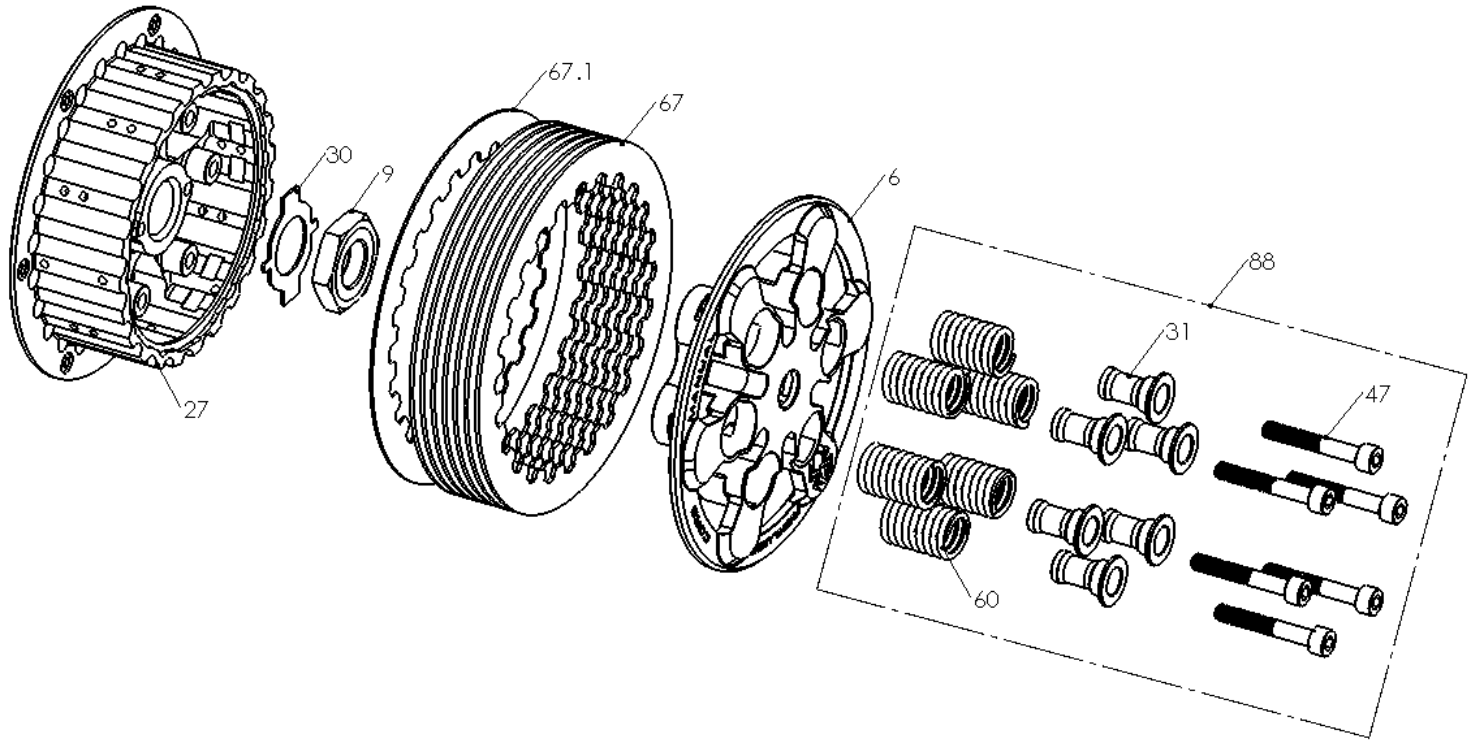

RMS-7013A - CORE MANUAL CLUTCH

Item	Part Number	Item Description	Qty
6	114-014B	PRESSURE PLATE - Core Manual - CRF450R	1
9	117-001	CENTER CLUTCH NUT - H450	1
27	178-005C	CENTER CLUTCH - CORE EXP/CORE MANUAL - H450	1
30	183-001A	HARDWARE - Core 450 Center Clutch Tab Lock Washer	1
67.1	465-401B	DRIVE PLATE - 0.040 zSP/Core RMS H450 Precision	1
67	465-601B	DRIVE PLATE - 0.060 zSPCore RMS H450 Precision	7
88	744-010	CORE CLUTCH SPRING KIT - 450 - Medium (Red)	1
31	184-101B	HARDWARE - EXP Screw Sleeve	6
47	411-135	FASTENER - M6 x 40mm Socket Head Cap Screw	6
60	442-101	PRESSURE PLATE SPRING - 450 Class Bikes Medium Red (incl	6