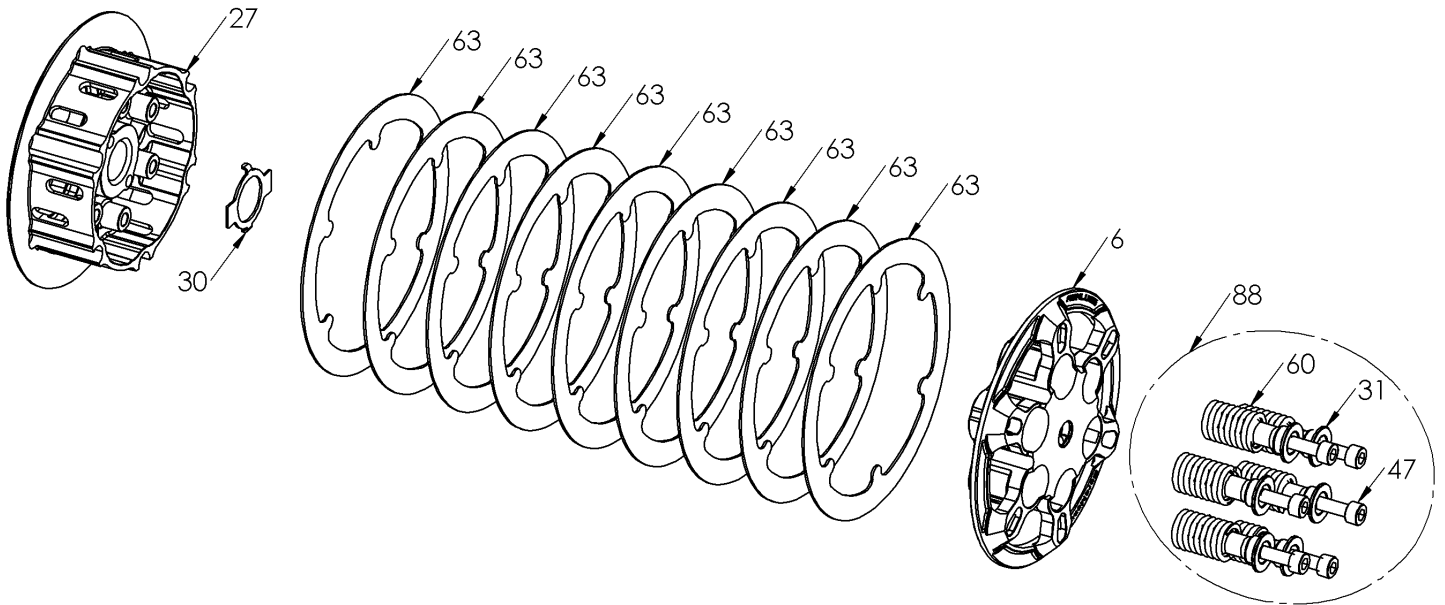

RMS-7002022A - CORE MANUAL CLUTCH

Item	Part Number	Item Description	Qty
6	114-220A	PRESSURE PLATE - CoreManual and TorqDrive - B450	1
27	178-120A	CENTER CLUTCH HUB - RadiusCX/Core - Beta 2T & 4T (18+)	1
30	183-002	HARDWARE - Core Center Clutch Tab Lock Washer 27mm	1
63	460-621A	DRIVE PLATE - 0.040 BETA Lobed - Inverted 6-Pin	9
88	744-010	CORE CLUTCH SPRING KIT - 450 - Medium (Red)	1
31	184-101B	HARDWARE - EXP Screw Sleeve	6
47	411-135	FASTENER - M6 x 40mm Socket Head Cap Screw	6
60	442-101	PRESSURE PLATE SPRING - 450 Class Bikes Medium Red (incl	6