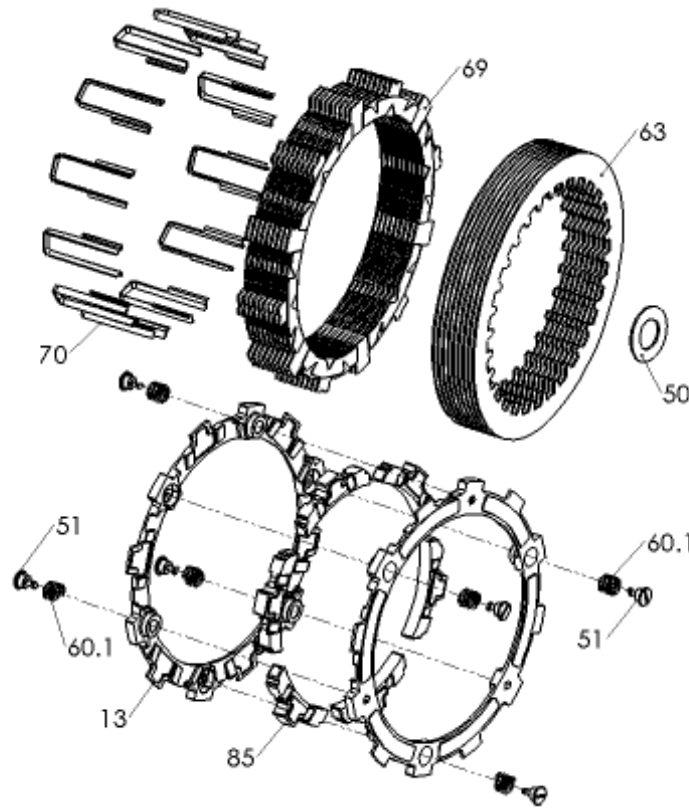

RMS-6363B - RADIUSX CLUTCH

Item	Part Number	Item Description	Qty
13	140-220B	EXP 3.0 BASE - H450 TD	2
50	414-147A	HARDWARE - Throw Out Spacer (28mm x 15mm x 1mm)	2
51	415-000	FASTENER - Quarter Turn Pin	6
Not Shown	415-000	FASTENER - Quarter Turn Pin	2
Not Shown	419-120	HARDWARE - 1 Orange Free Play Gain Rubber Band	1
Not Shown	419-712A	HARDWARE-Velcro Strap 1in X 8in	2
60.1	442-001	EXP ADJUSTMENT SPRING EXP - Light (Silver)	6
Not Shown	442-002	EXP ADJUSTMENT SPRING EXP - Medium (Red)	3
63	460-616B	DRIVE PLATE - .040 DL/SV 650	8
69	469-301A	FRICITION DISK - H450 TORQ-DRIVE	6
70	471-304A	BASKET SLEEVE - KTM 690 - 1.450in Tall	12
85	741-011B	EXP 3.0 WEDGE ASSEMBLY - H450 - Heavy	6
Not Shown	821-010B	WARNING LABEL - Clutch Lever Decal	1