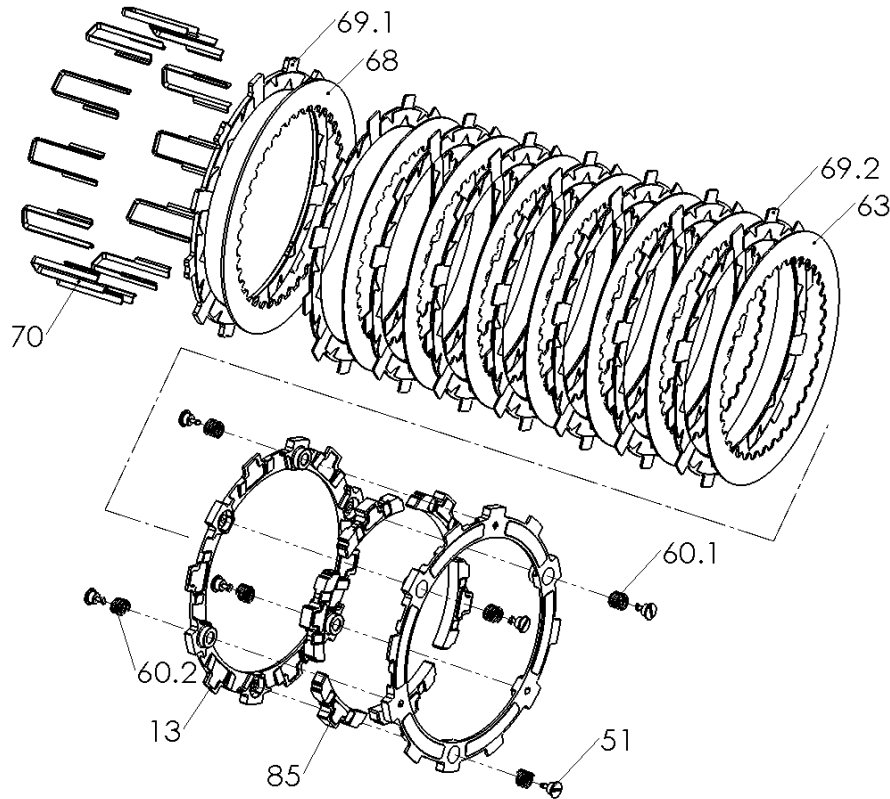

# RMS-6357C - RADIUSX CLUTCH

Item	Part Number	Item Description	Qty
13	140-222B	EXP 3.0 BASE - S450 TD	2
51	415-000	FASTENER - Quarter Turn Pin	6
Not Shown	415-000	FASTENER - Quarter Turn Pin	2
Not Shown	419-120	HARDWARE - 1 Orange Free Play Gain Rubber Band	1
Not Shown	419-712A	HARDWARE-Velcro Strap 1in X 8in	2
Not Shown	442-002	EXP ADJUSTMENT SPRING EXP - Medium (Red)	3
60.1	442-003	EXP ADJUSTMENT SPRING EXP - Heavy (Blue)	6
60.2	442-004	EXP ADJUSTMENT SPRING EXP - Super Heavy (Gold)	3
63	460-630B	DRIVE PLATE - 0.040 - Husqvarna TR650 Terra,Strada	7
68	466-630B	DRIVE PLATE - 0.060 - Husqvarna TR650 Terra,Strada	1
69.1	469-314A	FRICITION DISK - BMW G650, Husqvarna TR650 - Thick .137i	1
69.2	469-333A	FRICITION DISK - S450 TORQ-DRIVE - 2-Segment Pads	7
70	471-300	BASKET SLEEVE - Dirt Bikes	12
85	741-011B	EXP 3.0 WEDGE ASSEMBLY - H450 - Heavy	6
Not Shown	821-010B	WARNING LABEL - Clutch Lever Decal	1