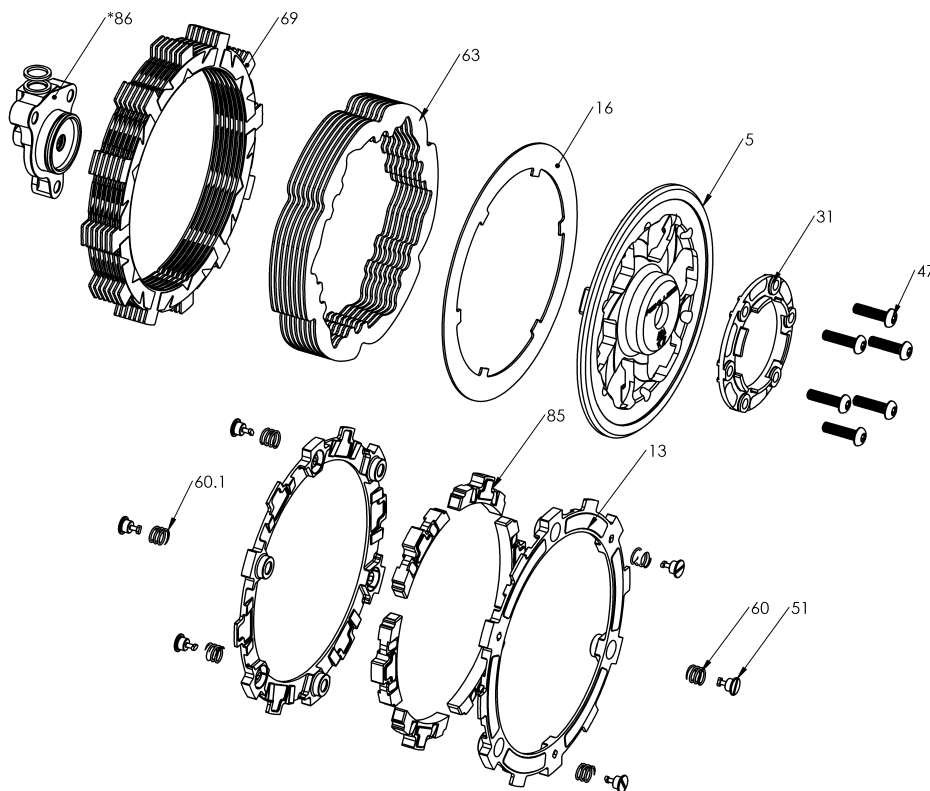

RMS-6313036D - RADIUSX CLUTCH (DDS)

**SLAVE CYLINDER ASSEMBLY FICHE CAN BE VIEWED SEPARATELY.
REBUILD KIT ALSO AVAILABLE SEPERATELY FROM REKLUSE.*

Item	Part Number	Item Description	Qty
5	113-012C	PRESSURE PLATE - EXP - KTM DDS Clutch 12-15	1
13	140-215D	EXP 3.0 BASE - KT350	2
16	143-025A	RADIUS X LINING PLATE - KTM	1
31	184-015B	PRESSURE RING SPACER - Pressure Ring Spacer for KTM 12+	1
47	411-154A	FASTENER - M5 x 20 Button-Head T-25 Torx Screw 10.9	6
Not Shown	411-906	HARDWARE - T-25 Torx Bit	1
Not Shown	415-000	FASTENER - Quarter Turn Pin	2
51	415-000	FASTENER - Quarter Turn Pin	6
Not Shown	419-120	HARDWARE - 1 Orange Free Play Gain Rubber Band	1
60	442-001	EXP ADJUSTMENT SPRING EXP - Silver	3
Not Shown	442-001	EXP ADJUSTMENT SPRING EXP - Silver	3
60.1	442-002	EXP ADJUSTMENT SPRING EXP - Red	3
Not Shown	442-002	EXP ADJUSTMENT SPRING EXP - Red	3
63	460-710A	DRIVE PLATE - 0.040 TEC 2 - KT 6-pin	8
69	469-536A	FRICITION DISK - KT350 TORQ-DRIVE - 2-Segment Pads	7

RMS-6313036D - RADIUSX CLUTCH (DDS)

**SLAVE CYLINDER ASSEMBLY FICHE CAN BE VIEWED SEPARATELY.
REBUILD KIT ALSO AVAILABLE SEPERATELY FROM REKLUSE.*

Item	Part Number	Item Description	Qty
85	741-015B	EXP 3.0 WEDGE ASSEMBLY - KT350 - Heavy	6
86	742-002E	ADJUSTABLE SLAVE CYLINDER ASSEMBLY - Housing-100, Pist	1
Not Shown	821-013A	Prop. 65 Warning Label	1