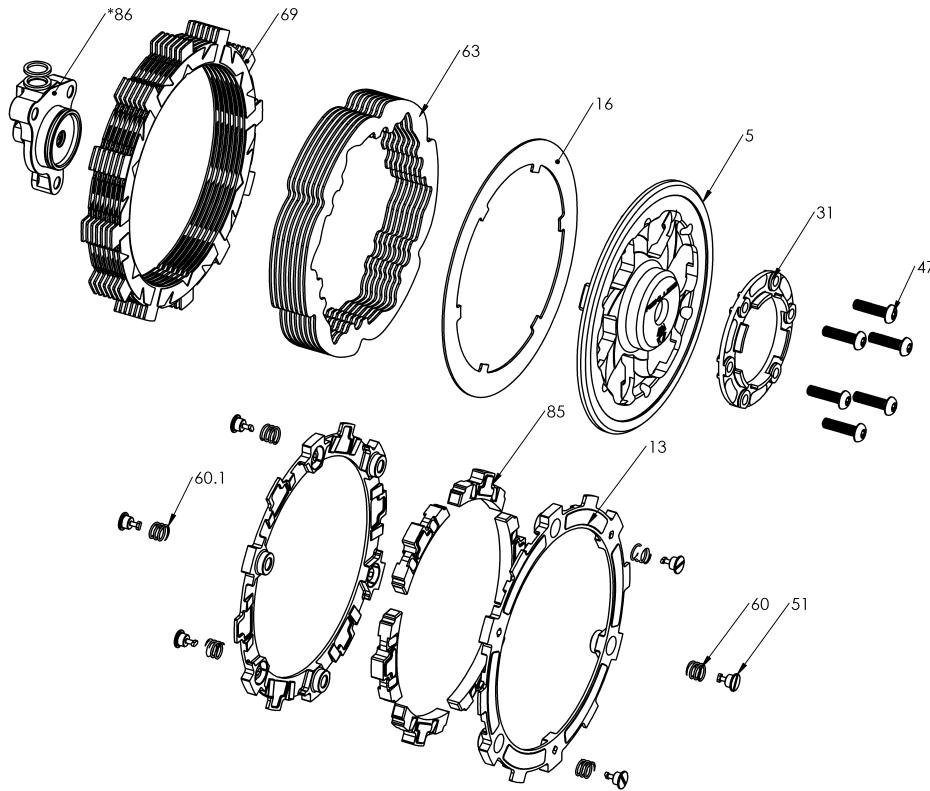

RMS-6313036D - RADIUSX CLUTCH (DDS)

**SLAVE CYLINDER ASSEMBLY FICHE CAN BE VIEWED SEPARATELY.
REBUILD KIT ALSO AVAILABLE SEPERATELY FROM REKLUSE.*

Item	Part Number	Item Description	Qty
5	113-012C	PRESSURE PLATE - EXP - KTM DDS Clutch 12-15	1
13	140-215D	EXP 3.0 BASE - KT350	2
16	143-025A	RADIUS X LINING PLATE - KTM	1
31	184-015B	PRESSURE RING SPACER - Pressure Ring Spacer for KTM 12+	1
47	411-154A	FASTENER - M5 x 20 Button-Head T-25 Torx Screw 10.9	6
Not Shown	411-906	HARDWARE - T-25 Torx Bit	1
Not Shown	415-000	FASTENER - Quarter Turn Pin	2
51	415-000	FASTENER - Quarter Turn Pin	6
Not Shown	419-120	HARDWARE - 1 Orange Free Play Gain Rubber Band	1
60	442-001	EXP ADJUSTMENT SPRING EXP - Silver	3
Not Shown	442-001	EXP ADJUSTMENT SPRING EXP - Silver	3
60.1	442-002	EXP ADJUSTMENT SPRING EXP - Red	3
Not Shown	442-002	EXP ADJUSTMENT SPRING EXP - Red	3
63	460-710A	DRIVE PLATE - 0.040 TEC 2 - KT 6-pin	8
69	469-536A	FRICITION DISK - KT350 TORQ-DRIVE - 2-Segment Pads	7

RMS-6313036D - RADIUSX CLUTCH (DDS)

**SLAVE CYLINDER ASSEMBLY FICHE CAN BE VIEWED SEPARATELY.
REBUILD KIT ALSO AVAILABLE SEPERATELY FROM REKLUSE.*

Item	Part Number	Item Description	Qty
85	741-015B	EXP 3.0 WEDGE ASSEMBLY - KT350 - Heavy	6
86	742-002E	ADJUSTABLE SLAVE CYLINDER ASSEMBLY - Housing-100, Pist	1
Not Shown	821-013A	Prop. 65 Warning Label	1