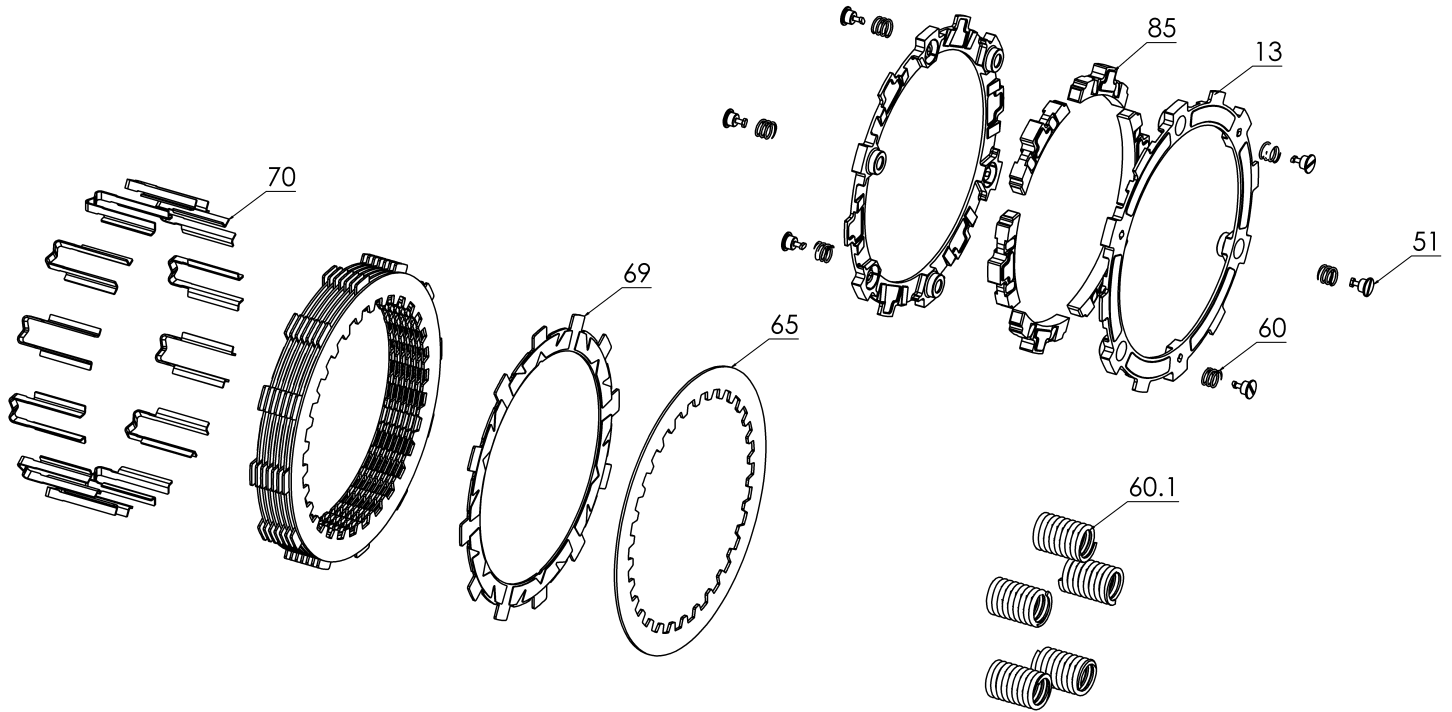

RMS-6306068B - RADIUSX CLUTCH

Item	Part Number	Item Description	Qty
13	140-222B	EXP 3.0 BASE - S450 TD	2
51	415-000	FASTENER - Quarter Turn Pin	6
Not Shown	415-000	FASTENER - Quarter Turn Pin	2
Not Shown	419-120	HARDWARE - 1 Orange Free Play Gain Rubber Band	1
Not Shown	442-002	EXP ADJUSTMENT SPRING EXP - Medium (Red)	3
60	442-003	EXP ADJUSTMENT SPRING EXP - Heavy (Blue)	6
Not Shown	442-004	EXP ADJUSTMENT SPRING EXP - Super Heavy (Gold)	3
60.1	442-102	PRESSURE PLATE SPRING - 450 Class Bikes Heavy Blue	6
65	462-642A	DRIVE PLATE - .048in Kawasaki OE, KX250 2T, Versys650, Ni	8
69	469-333A	FRICITION DISK - S450 TORQ-DRIVE - 2-Segment Pads	8
70	471-309A	BASKET SLEEVE - RadiusX Y125/H450	12
85	741-012B	EXP 3.0 WEDGE ASSEMBLY - H450 - Medium	6