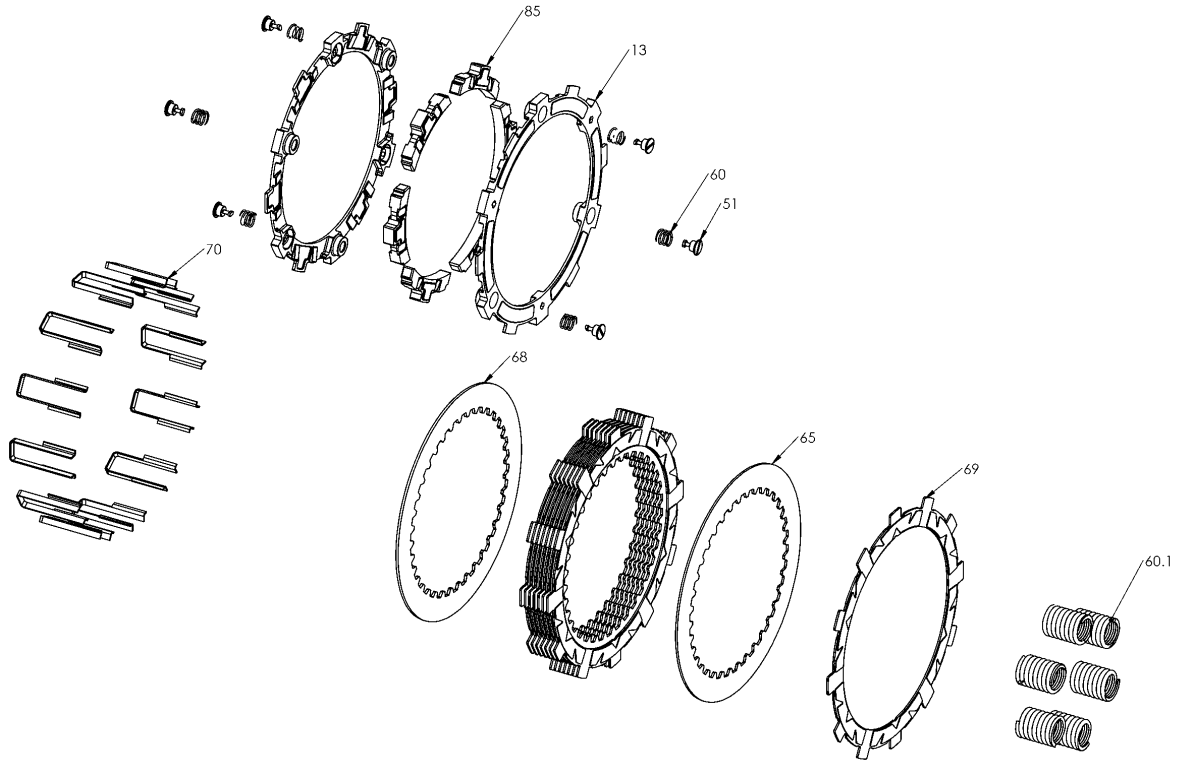

RMS-6306064C - RADIUSX CLUTCH

Item	Part Number	Item Description	Qty
13	140-222B	EXP 3.0 BASE - S450 TD	2
51	415-000	FASTENER - Quarter Turn Pin	6
Not Shown	415-000	FASTENER - Quarter Turn Pin	2
Not Shown	419-120	HARDWARE - 1 Orange Free Play Gain Rubber Band	1
Not Shown	420-910A	GASKET - RMZ450 (08-16) .125 in EXP w/ Torqdrive	1
Not Shown	442-001	EXP ADJUSTMENT SPRING EXP - Light (Silver)	3
60	442-002	EXP ADJUSTMENT SPRING EXP - Medium (Red)	6
Not Shown	442-003	EXP ADJUSTMENT SPRING EXP - Heavy (Blue)	3
60.1	442-112	PRESSURE PLATE SPRING - EXP - KTM - 200SX/XC - Green	6
65	462-627A	DRIVE PLATE - .048 Suzuki RMZ450 OEM	7
68	466-627A	DRIVE PLATE - .060 Suzuki RMZ450 OEM	1
69	469-333A	FRICTION DISK - S450 TORQ-DRIVE - 2-Segment Pads	8
70	471-300	BASKET SLEEVE - Dirt Bikes	12
85	741-012B	EXP 3.0 WEDGE ASSEMBLY - H450 - Medium	6