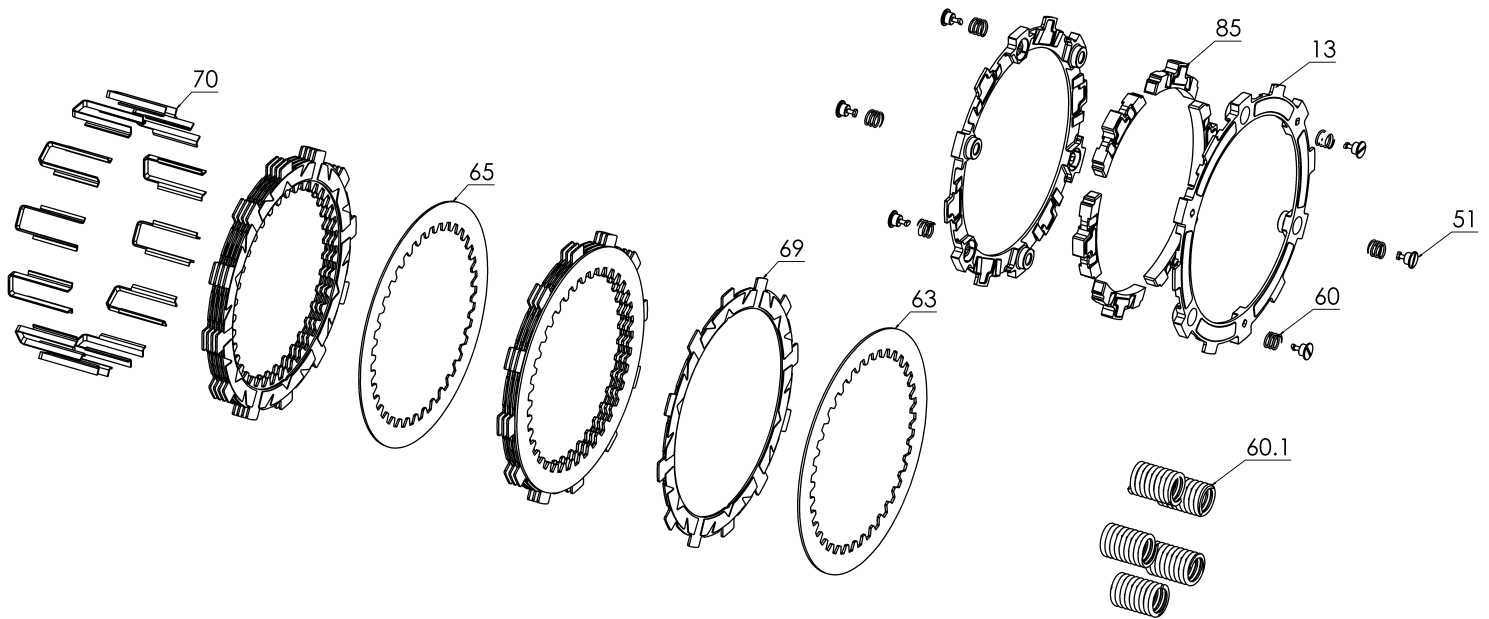

# RMS-6304045B - RADIUSX CLUTCH

Item	Part Number	Item Description	Qty
13	140-220B	EXP 3.0 BASE - H450 TD	2
51	415-000	FASTENER - Quarter Turn Pin	6
Not Shown	415-000	FASTENER - Quarter Turn Pin	2
Not Shown	419-120	HARDWARE - 1 Orange Free Play Gain Rubber Band	1
Not Shown	420-245B	GASKET - KX450F (06-15) .094 in EXP w/ Torqdrive	1
Not Shown	442-001	EXP ADJUSTMENT SPRING EXP - Light (Silver)	3
60	442-002	EXP ADJUSTMENT SPRING EXP - Medium (Red)	6
Not Shown	442-003	EXP ADJUSTMENT SPRING EXP - Heavy (Blue)	3
60.1	442-102	PRESSURE PLATE SPRING - 450 Class Bikes Heavy Blue	5
63	460-635A	DRIVE PLATE - 0.040 KX450 OEM	4
65	462-635A	DRIVE PLATE - 0.048 KX450 OEM	4
69	469-301A	FRICITION DISK - H450 TORQ-DRIVE	8
70	471-304A	BASKET SLEEVE - KTM 690 - 1.450in Tall	12
85	741-012B	EXP 3.0 WEDGE ASSEMBLY - H450 - Medium	6