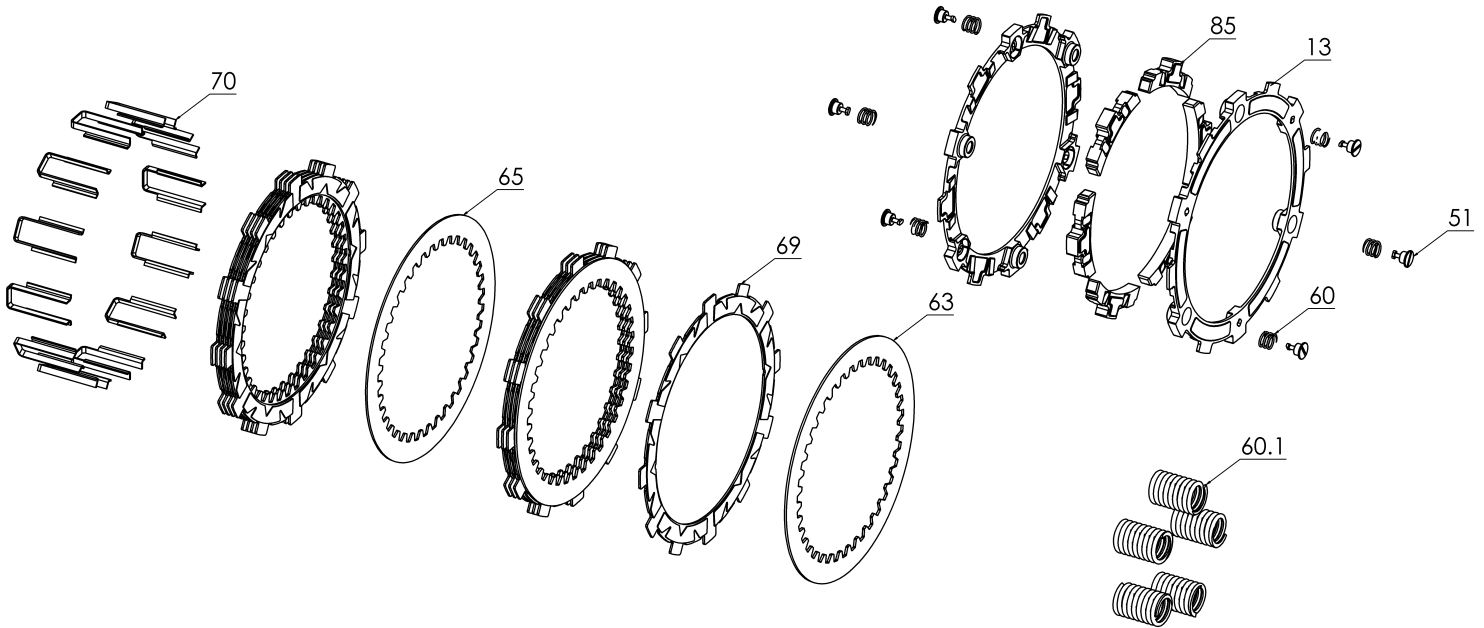

RMS-6304044B - RADIUSX CLUTCH

Item	Part Number	Item Description	Qty
13	140-220B	EXP 3.0 BASE - H450 TD	2
51	415-000	FASTENER - Quarter Turn Pin	6
Not Shown	415-000	FASTENER - Quarter Turn Pin	2
Not Shown	419-120	HARDWARE - 1 Orange Free Play Gain Rubber Band	1
Not Shown	442-001	EXP ADJUSTMENT SPRING EXP - Light (Silver)	3
60	442-002	EXP ADJUSTMENT SPRING EXP - Medium (Red)	6
Not Shown	442-003	EXP ADJUSTMENT SPRING EXP - Heavy (Blue)	3
60.1	442-102	PRESSURE PLATE SPRING - 450 Class Bikes Heavy Blue	5
63	460-635A	DRIVE PLATE - 0.040 KX450 OEM	4
65	462-635A	DRIVE PLATE - 0.048 KX450 OEM	4
69	469-301A	FRICITION DISK - H450 TORQ-DRIVE	8
70	471-304A	BASKET SLEEVE - KTM 690 - 1.450in Tall	12
85	741-012B	EXP 3.0 WEDGE ASSEMBLY - H450 - Medium	6