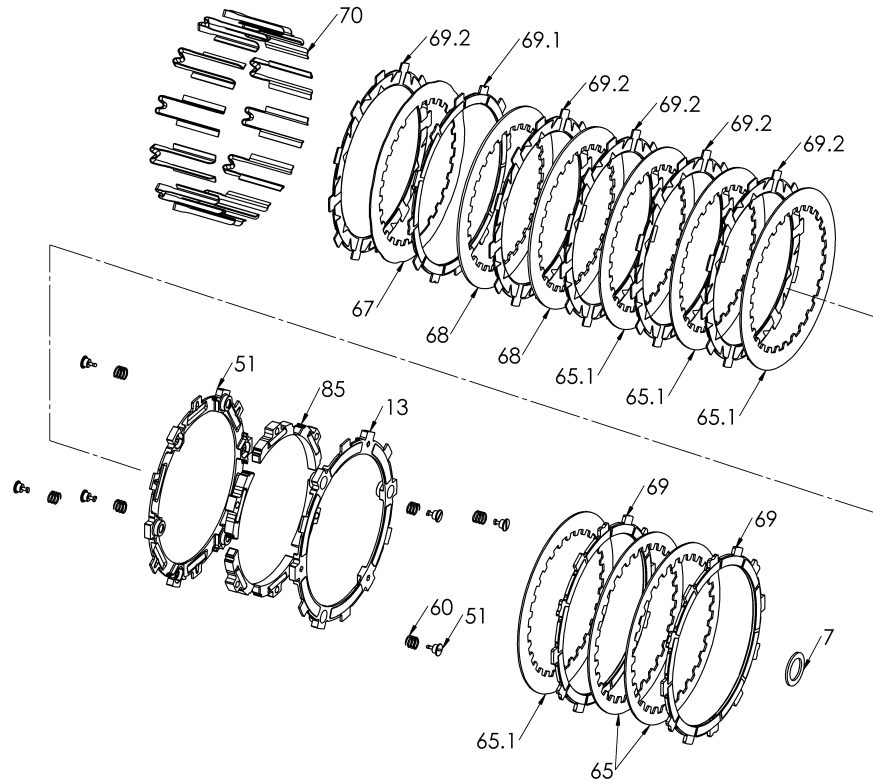

RMS-630112B - RADIUSX CLUTCH

Item	Part Number	Item Description	Qty
7	115-022A	THROW-OUT SPACER - CRF1000L	1
13	140-250B	EXP RP BASE - H450 TD	2
51	415-000	FASTENER - Quarter Turn Pin	6
Not Shown	415-000	FASTENER - Quarter Turn Pin	2
Not Shown	419-120	HARDWARE - 1 Orange Free Play Gain Rubber Band	1
Not Shown	442-003	EXP ADJUSTMENT SPRING EXP - Blue	3
60	442-004	EXP ADJUSTMENT SPRING EXP - Gold	6
Not Shown	442-005B	EXP ADJUSTMENT SPRING EXP - Green	3
60.1	442-121A	PRESSURE PLATE SPRING - Africa Twin A&S - .790OD, .115W	3
65	462-629A	DRIVE PLATE - .048 - CRF1000A 16+ (Africa Twin)	2
65.1	462-636A	DRIVE PLATE - 0.048 Honda CRF450 OEM	4
67	465-636A	DRIVE PLATE - 1050 0.040 - RadiusX H450	1
68	466-736A	DRIVE PLATE - .065 Honda CRF450 OEM	2
69	469-318A	FRICION - Judder Friction H450	2
69.1	469-320A	FRICION DISK - Thin Judder Friction .078 - H450	1

RMS-630112B - RADIUSX CLUTCH

Item	Part Number	Item Description	Qty
69.2	469-331A	FRICITION DISK - H450 TORQ-DRIVE - 2-Segment Pads	5
70	471-308C	BASKET SLEEVE - MV,AT	12
85	741-040A	Wedge - 450 RP - Heavy - Steel Ball	6
Not Shown	821-010B	WARNING LABEL - Clutch Lever Decal	1