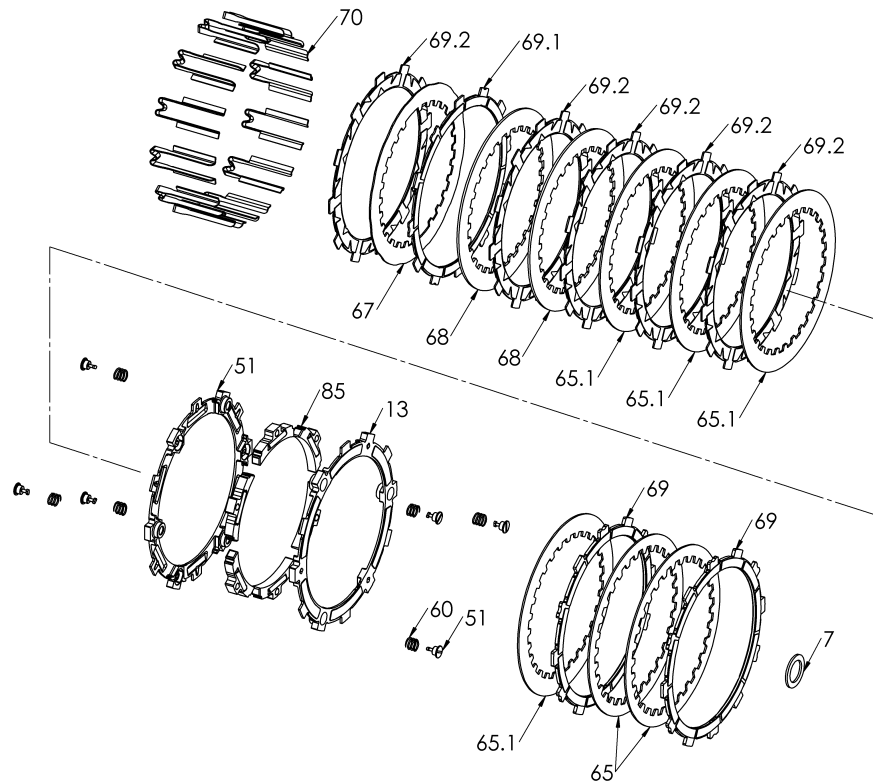

RMS-630112B - RADIUSX CLUTCH

Item	Part Number	Item Description	Qty
7	115-022A	THROW-OUT SPACER - CRF1000L	1
13	140-250B	EXP RP BASE - H450 TD	2
51	415-000	FASTENER - Quarter Turn Pin	6
Not Shown	415-000	FASTENER - Quarter Turn Pin	2
Not Shown	419-120	HARDWARE - 1 Orange Free Play Gain Rubber Band	1
Not Shown	442-003	EXP ADJUSTMENT SPRING EXP - Blue	3
60	442-004	EXP ADJUSTMENT SPRING EXP - Gold	6
Not Shown	442-005B	EXP ADJUSTMENT SPRING EXP - Green	3
60.1	442-121A	PRESSURE PLATE SPRING - Africa Twin A&S - .790OD, .115W	3
65	462-629A	DRIVE PLATE - .048 - CRF1000A 16+ (Africa Twin)	2
65.1	462-636A	DRIVE PLATE - 0.048 Honda CRF450 OEM	4
67	465-636A	DRIVE PLATE - 1050 0.040 - RadiusX H450	1
68	466-736A	DRIVE PLATE - .065 Honda CRF450 OEM	2
69	469-318A	FRICION - Judder Friction H450	2
69.1	469-320A	FRICION DISK - Thin Judder Friction .078 - H450	1

RMS-630112B - RADIUSX CLUTCH

Item	Part Number	Item Description	Qty
69.2	469-331A	FRICITION DISK - H450 TORQ-DRIVE - 2-Segment Pads	5
70	471-308C	BASKET SLEEVE - MV,AT	12
85	741-040A	Wedge - 450 RP - Heavy - Steel Ball	6
Not Shown	821-010B	WARNING LABEL - Clutch Lever Decal	1