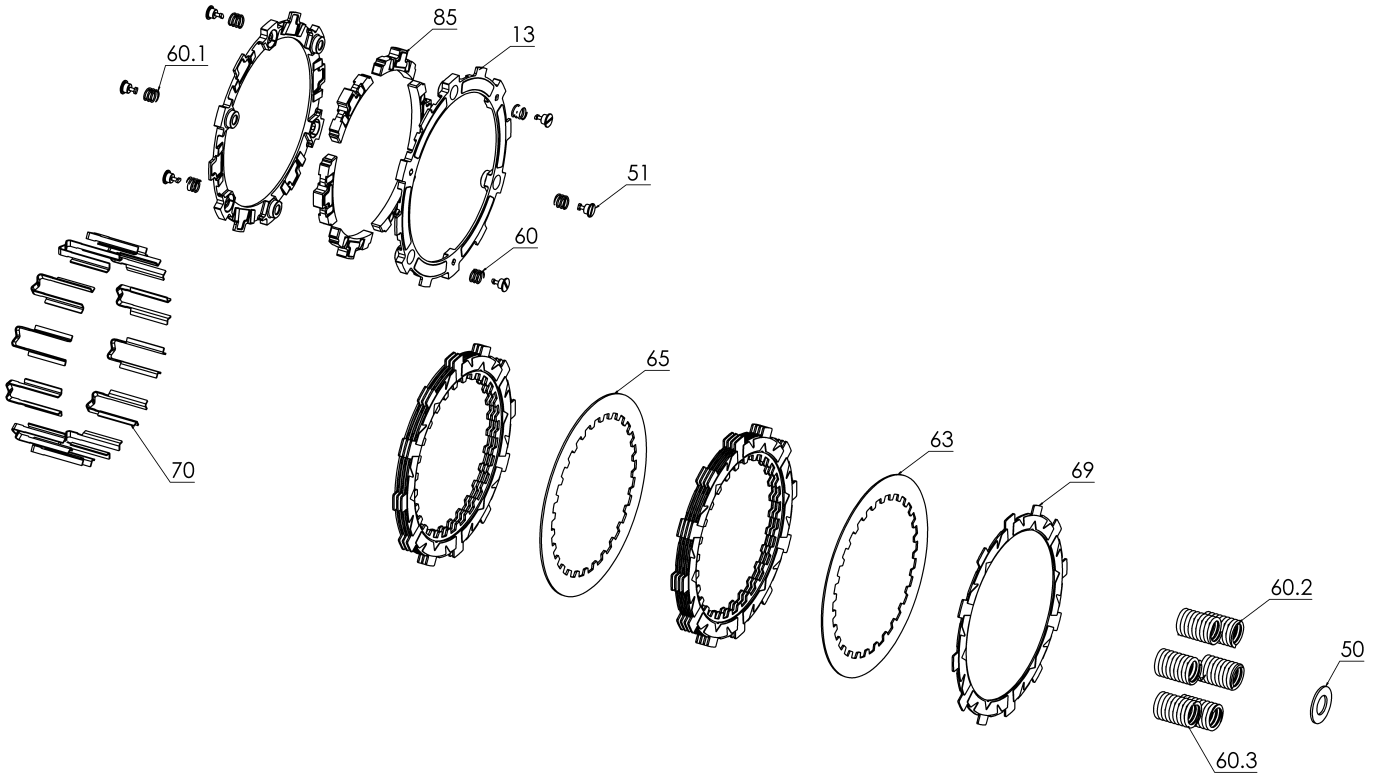

# RMS-6301011B - RADIUSX CLUTCH

Item	Part Number	Item Description	Qty
13	140-220B	EXP 3.0 BASE - H450 TD	2
50	414-141	HARDWARE - 03-05 KTM RFS TO Spacer	1
51	415-000	FASTENER - Quarter Turn Pin	6
Not Shown	415-000	FASTENER - Quarter Turn Pin	2
Not Shown	419-120	HARDWARE - 1 Orange Free Play Gain Rubber Band	1
Not Shown	420-905A	GASKET - CRF450 (02-08) .125in EXP w/ Torqdrive	1
Not Shown	442-002	EXP ADJUSTMENT SPRING EXP - Medium (Red)	3
60	442-002	EXP ADJUSTMENT SPRING EXP - Medium (Red)	3
Not Shown	442-003	EXP ADJUSTMENT SPRING EXP - Heavy (Blue)	3
60.1	442-003	EXP ADJUSTMENT SPRING EXP - Heavy (Blue)	3
60.2	442-101	PRESSURE PLATE SPRING - 450 Class Bikes Medium Red (incl	3
60.3	442-102	PRESSURE PLATE SPRING - 450 Class Bikes Heavy Blue	3
63	460-636A	DRIVE PLATE - .040 Honda CRF450R OEM	4
65	462-636A	DRIVE PLATE - 0.048 Honda CRF450 OEM	4
69	469-331A	FRICITION DISK - H450 TORQ-DRIVE - 2-Segment Pads	8

# RMS-6301011B - RADIUSX CLUTCH

Item	Part Number	Item Description	Qty
70	471-309A	BASKET SLEEVE - RadiusX Y125/H450	12
85	741-012B	EXP 3.0 WEDGE ASSEMBLY - H450 - Medium	6