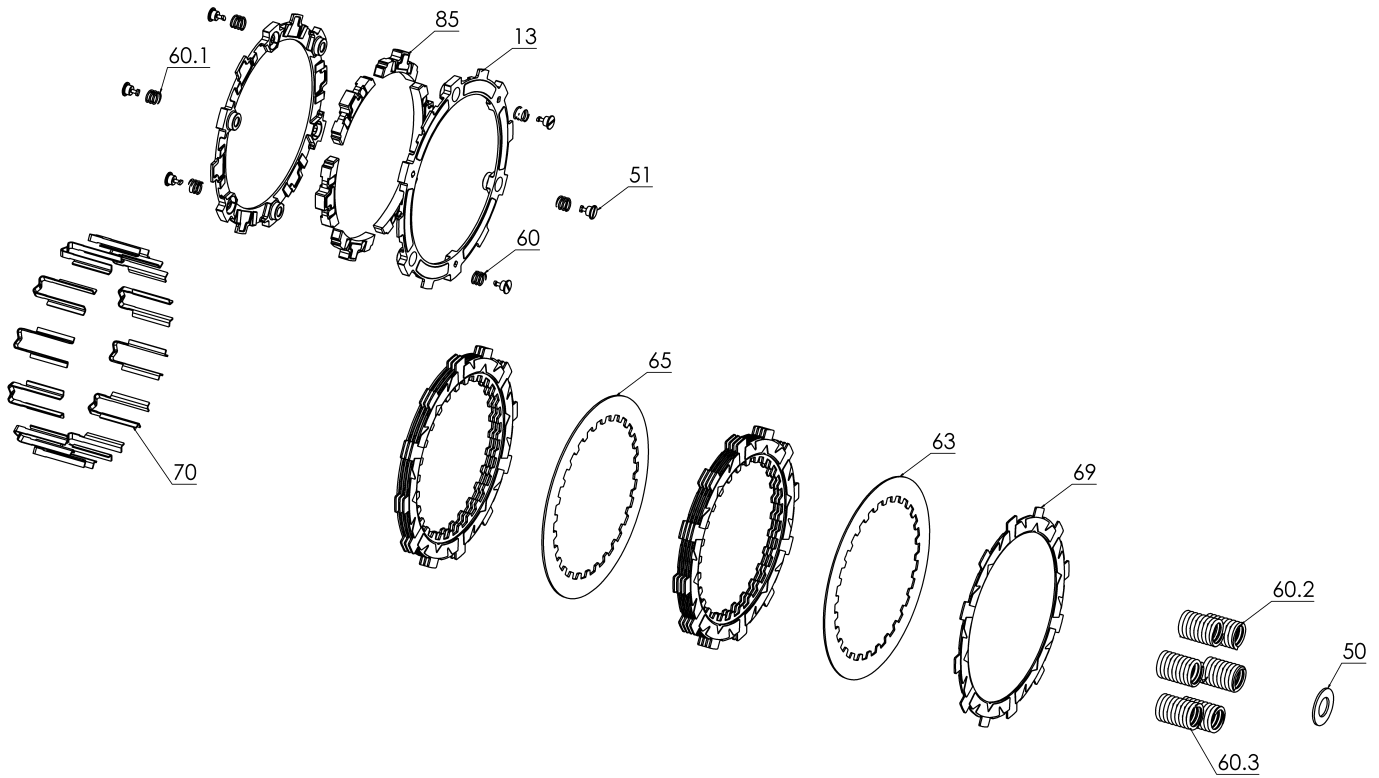

# RMS-6301011B - RADIUSX CLUTCH

Item	Part Number	Item Description	Qty
13	140-220B	EXP 3.0 BASE - H450 TD	2
50	414-141	HARDWARE - 03-05 KTM RFS TO Spacer	1
51	415-000	FASTENER - Quarter Turn Pin	6
Not Shown	415-000	FASTENER - Quarter Turn Pin	2
Not Shown	419-120	HARDWARE - 1 Orange Free Play Gain Rubber Band	1
Not Shown	420-905A	GASKET - CRF450 (02-08) .125in EXP w/ Torqdrive	1
Not Shown	442-002	EXP ADJUSTMENT SPRING EXP - Medium (Red)	3
60	442-002	EXP ADJUSTMENT SPRING EXP - Medium (Red)	3
Not Shown	442-003	EXP ADJUSTMENT SPRING EXP - Heavy (Blue)	3
60.1	442-003	EXP ADJUSTMENT SPRING EXP - Heavy (Blue)	3
60.2	442-101	PRESSURE PLATE SPRING - 450 Class Bikes Medium Red (incl	3
60.3	442-102	PRESSURE PLATE SPRING - 450 Class Bikes Heavy Blue	3
63	460-636A	DRIVE PLATE - .040 Honda CRF450R OEM	4
65	462-636A	DRIVE PLATE - 0.048 Honda CRF450 OEM	4
69	469-331A	FRICITION DISK - H450 TORQ-DRIVE - 2-Segment Pads	8

# RMS-6301011B - RADIUSX CLUTCH

Item	Part Number	Item Description	Qty
70	471-309A	BASKET SLEEVE - RadiusX Y125/H450	12
85	741-012B	EXP 3.0 WEDGE ASSEMBLY - H450 - Medium	6