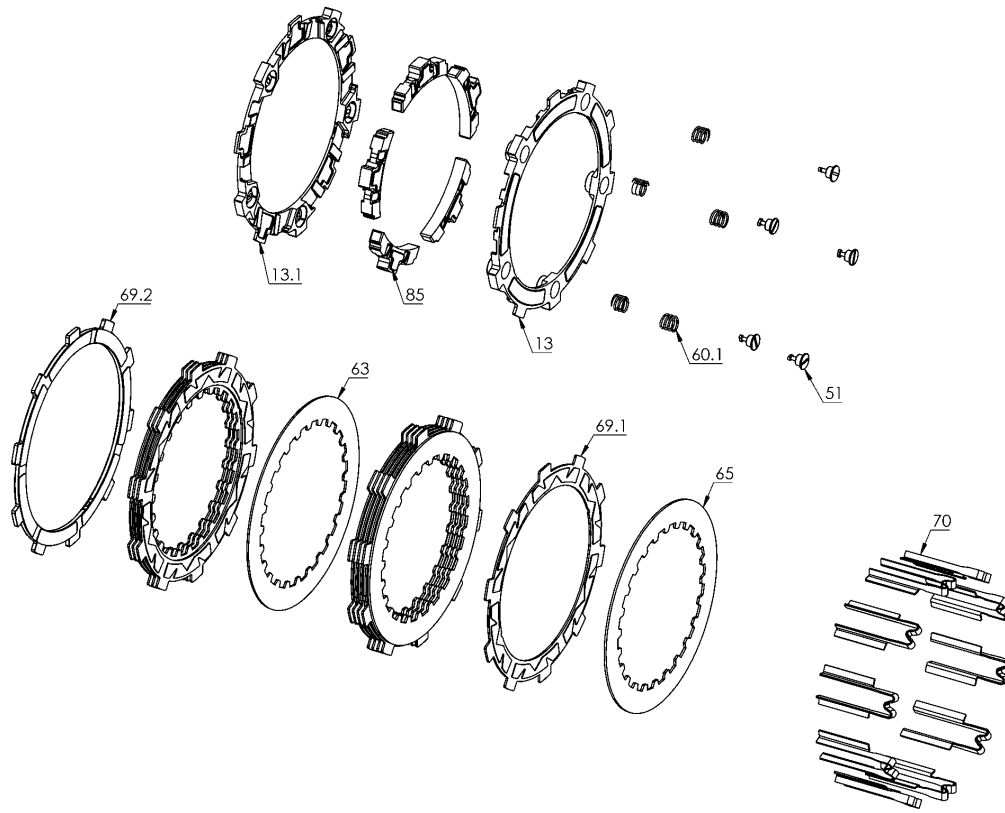

RMS-6215007A - RADIUSX CLUTCH

Item	Part Number	Item Description	Qty
13	140-234A	EXP 3.0 BASE - 10 Tab TF - Male	1
13.1	140-235A	EXP 3.0 BASE - 10 Tab TF-Female	1
51	415-000	FASTENER - Quarter Turn Pin	5
Not Shown	415-000	FASTENER - Quarter Turn Pin	2
Not Shown	419-120	HARDWARE - 1 Orange Free Play Gain Rubber Band	1
Not Shown	419-711A	HARDWARE - Velcro Strap 1in X 12in	2
60.1	442-001	EXP ADJUSTMENT SPRING EXP - Light (Silver)	5
63	460-633A	DRIVE PLATE - 0.040 - Honda CRF250R OEM	4
65	462-633A	DRIVE PLATE - 0.048 - Honda CRF250R OEM	5
69.2	469-310A	FRICTION DISK - HD 500-750 Judder	1
69.1	469-352A	FRICTION DISK - HD 500-750 Thin Friction Split Pad	8
70	471-315A	BASKET SLEEVE - HD 750	10
85	741-012B	EXP 3.0 WEDGE ASSEMBLY - H450 - Medium	5
Not Shown	821-010B	WARNING LABEL - Clutch Lever Decal	1