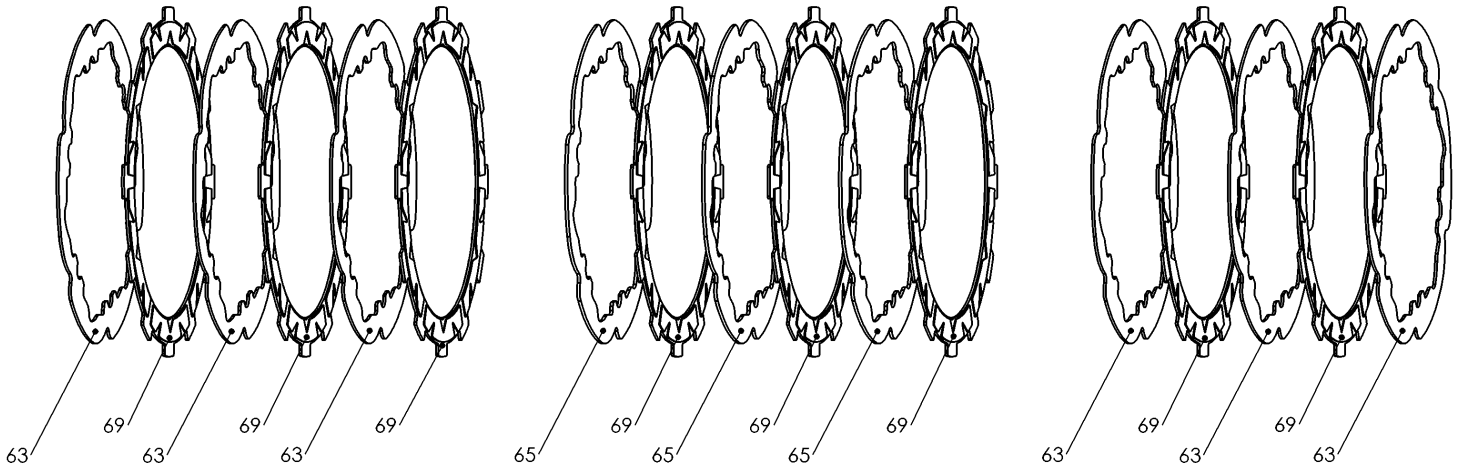

RMS-2813181A - TORQDRIVE CLUTCH PACK (DDS-CSS)

Item	Part Number	Item Description	Qty
63	460-710A	DRIVE PLATE - 0.040 TEC 2 - KT 6-pin	6
65	462-710A	DRIVE PLATE - 0.048 TEC 2 - KT 6-pin	3
69	469-336A	FRICITION DISK - KT350 TORQ-DRIVE - 2-Segment Pads	8