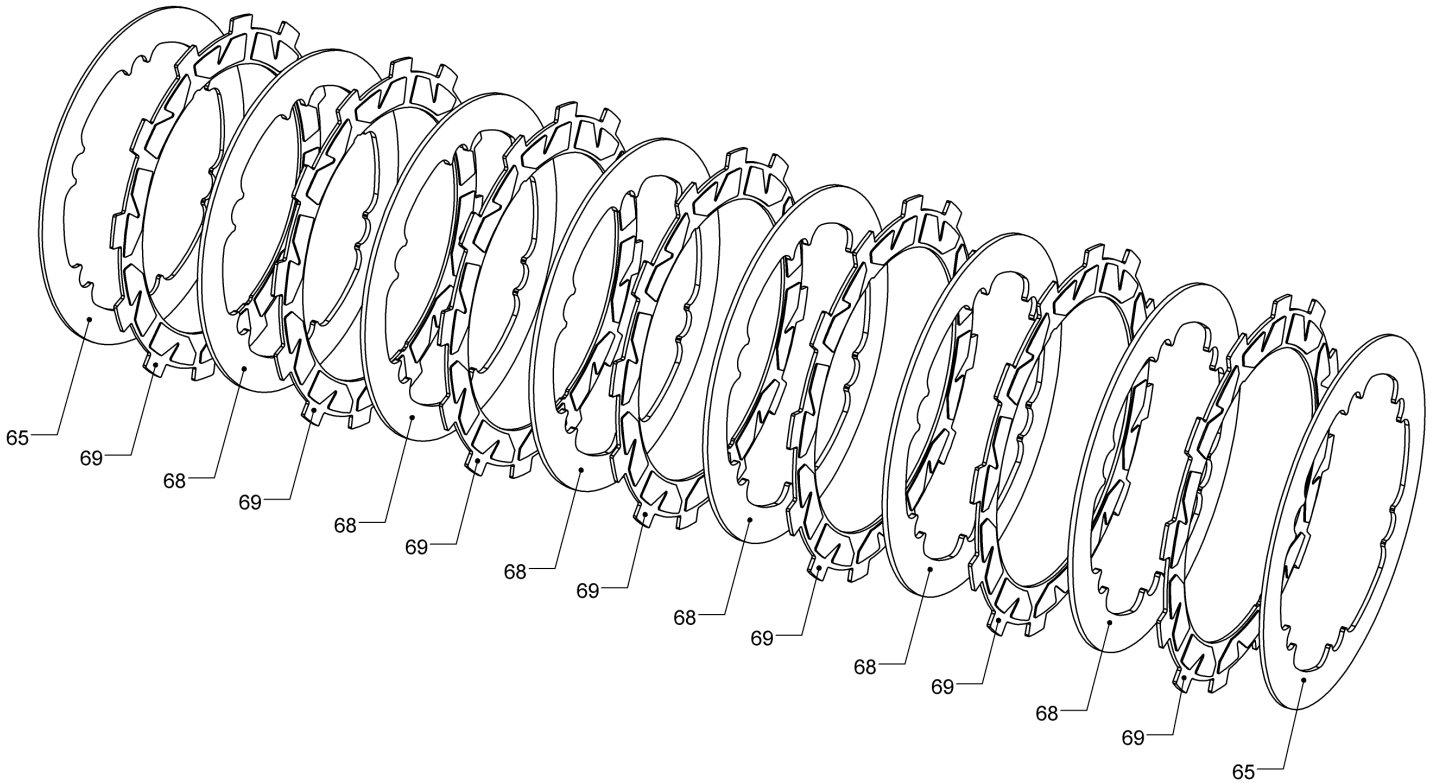

# RMS-2813051A - TORQDRIVE CLUTCH PACK (DDS-CSS)

Item	Part Number	Item Description	Qty
65	462-751A	DRIVE PLATE - 0.048 18+ KTM 85 6-pin Core	2
68	466-751A	DRIVE PLATE - 0.060 18+ KTM 85 6-pin Core	6
69	469-351A	FRICTION DISK - 18+ KTM 85 TORQ-DRIVE - 2-Segment Pads	7
Not Shown	821-013A	Prop. 65 Warning Label	1