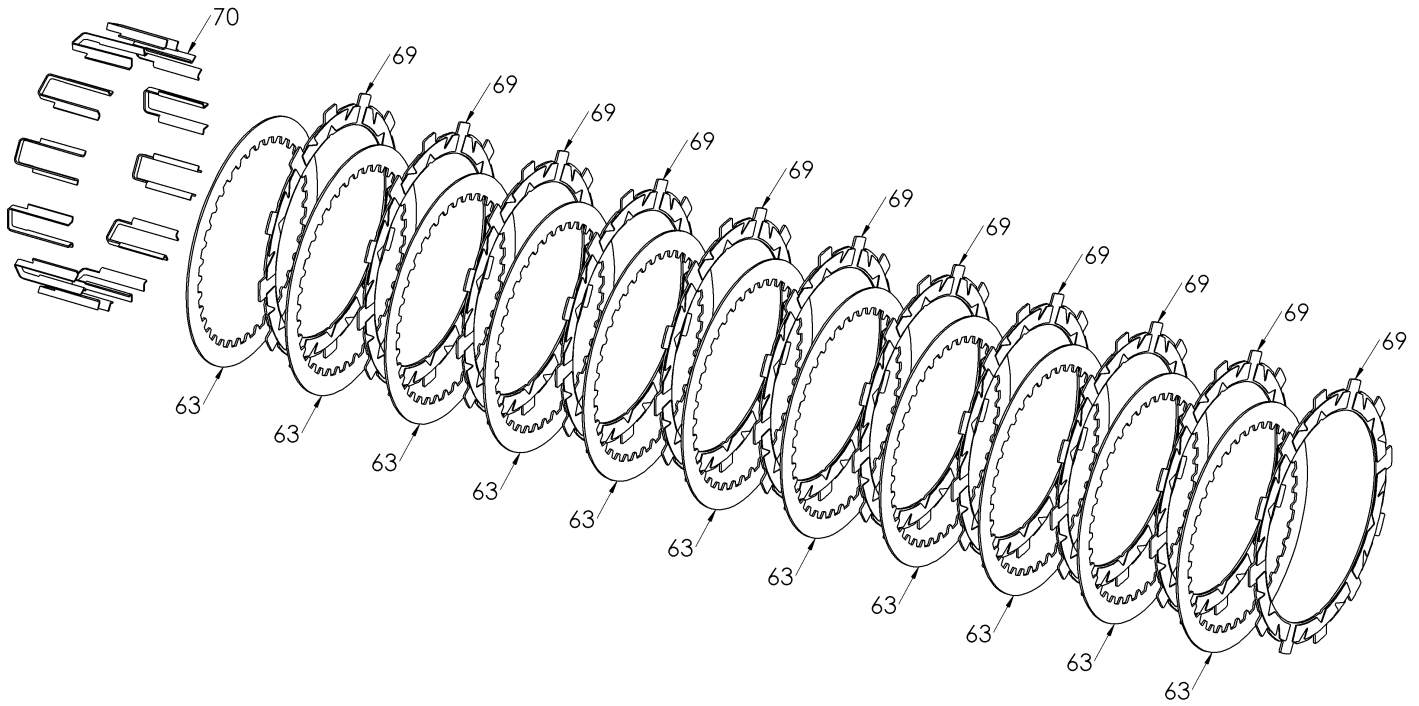

RMS-2806063A - TORQ-DRIVE CLUTCH

Item	Part Number	Item Description	Qty
63	460-616B	DRIVE PLATE - .040 DL/SV 650	11
69	469-331A	FRICTION DISK - H450 TORQ-DRIVE - 2-Segment Pads	11
70	471-304A	BASKET SLEEVE - KTM 690 - 1.450in Tall	12
Not Shown	821-010B	WARNING LABEL - Clutch Lever Decal	1