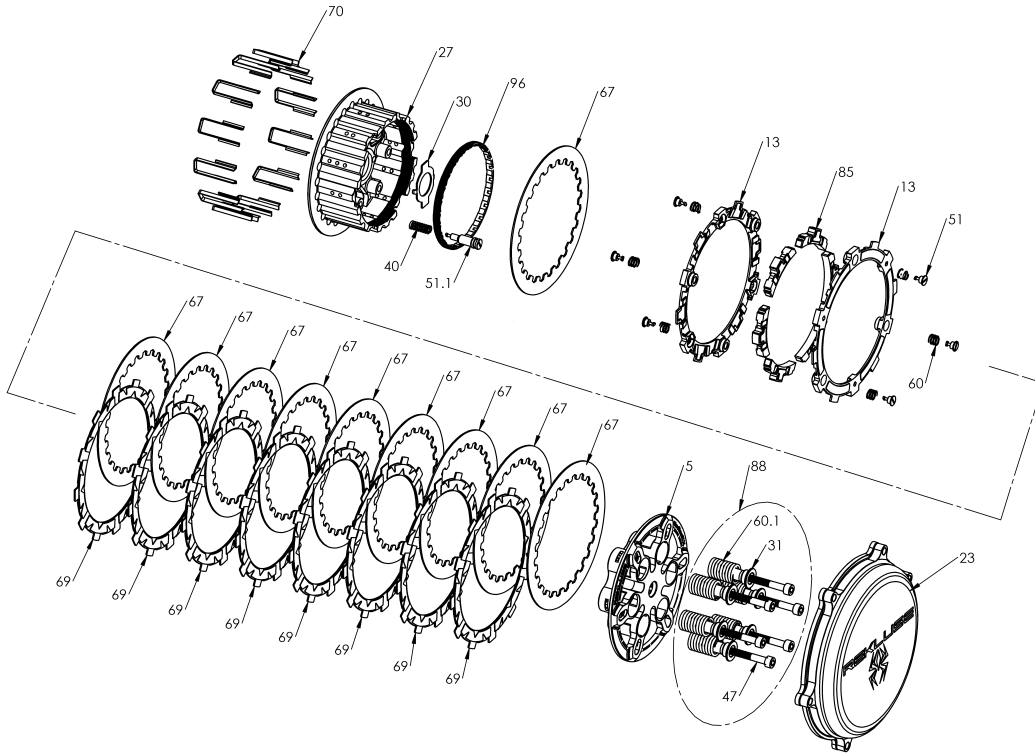

771-7907076C - UPGRADE KIT - RADIUSX TO RADIUSCX

Item	Part Number	Item Description	Qty
5	113-111A	PRESSURE PLATE - RadiusCX - Y450	1
23	169-776B	CLUTCH COVER - TorqDrive - YZ450F (10+)	1
96	172-001A	HUB ADJUSTER RING - 450 Size	1
27	178-111A	CENTER CLUTCH HUB - RadiusCX/Core - Y450	1
30	183-001A	HARDWARE - Core 450 Center Clutch Tab Lock Washer	1
Not Shown	418-911A	HARDWARE - V75 Viton O-ring, Black, Size -010	1
Not Shown	419-711A	HARDWARE - Velcro Strap 1in X 12in	1
40	440-005A	SPRING - CX Hub Coil Spring	1
67	465-483B	DRIVE PLATE - 0.048 zSP/Core RMS Y450 Precision	10
69	469-332A	FRICTION DISK - Y450 TORQ-DRIVE - 2-Segment Pads	1
70	471-300	BASKET SLEEVE - H1.63 - 4S	12
Not Shown	491-011A	MISCELLANEOUS - Permanent Marker Pen	1
88	744-010	CORE CLUTCH SPRING KIT - 450 - Medium (Red)	1
31	184-101B	HARDWARE - EXP Screw Sleeve	6
47	411-135	FASTENER - M6 x 40mm Socket Head Cap Screw	6

771-7907076C - UPGRADE KIT - RADIUSX TO RADIUSCX

Item	Part Number	Item Description	Qty
60	442-101	PRESSURE PLATE SPRING - 450 Class Bikes Medium Red (incl	6
51.1	749-000A	FASTENER - Quarter-Turn Pin, CX Hub	1
Not Shown	821-013A	Prop. 65 Warning Label	1