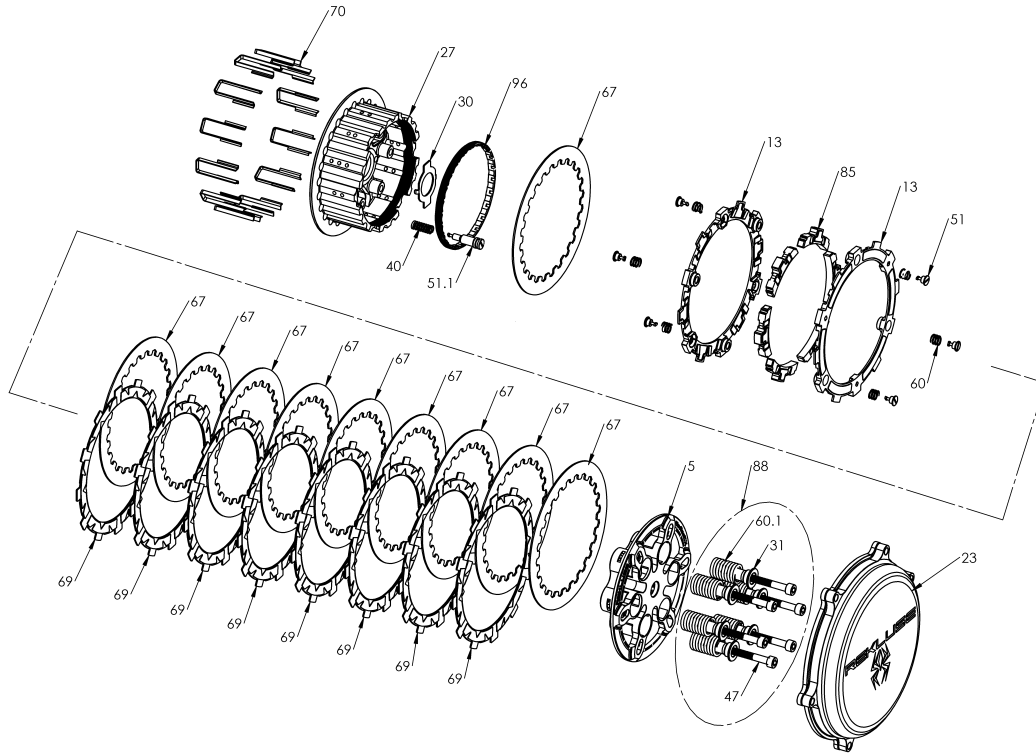

771-7907076C - UPGRADE KIT - RADIUSX TO RADIUSCX

Item	Part Number	Item Description	Qty
5	113-111A	PRESSURE PLATE - RadiusCX - Y450	1
23	169-776B	CLUTCH COVER - TorqDrive - YZ450F (10+)	1
96	172-001A	HUB ADJUSTER RING - 450 Size	1
27	178-111A	CENTER CLUTCH HUB - RadiusCX/Core - Y450	1
30	183-001A	HARDWARE - Core 450 Center Clutch Tab Lock Washer	1
Not Shown	418-911A	HARDWARE - V75 Viton O-ring, Black, Size -010	1
Not Shown	419-711A	HARDWARE - Velcro Strap 1in X 12in	1
40	440-005A	SPRING - CX Hub Coil Spring	1
67	465-483B	DRIVE PLATE - 0.048 zSP/Core RMS Y450 Precision	10
69	469-332A	FRICTION DISK - Y450 TORQ-DRIVE - 2-Segment Pads	1
70	471-300	BASKET SLEEVE - H1.63 - 4S	12
Not Shown	491-011A	MISCELLANEOUS - Permanent Marker Pen	1
88	744-010	CORE CLUTCH SPRING KIT - 450 - Medium (Red)	1
31	184-101B	HARDWARE - EXP Screw Sleeve	6
47	411-135	FASTENER - M6 x 40mm Socket Head Cap Screw	6

771-7907076C - UPGRADE KIT - RADIUSX TO RADIUSCX

Item	Part Number	Item Description	Qty
60	442-101	PRESSURE PLATE SPRING - 450 Class Bikes Medium Red (incl	6
51.1	749-000A	FASTENER - Quarter-Turn Pin, CX Hub	1
Not Shown	821-013A	Prop. 65 Warning Label	1