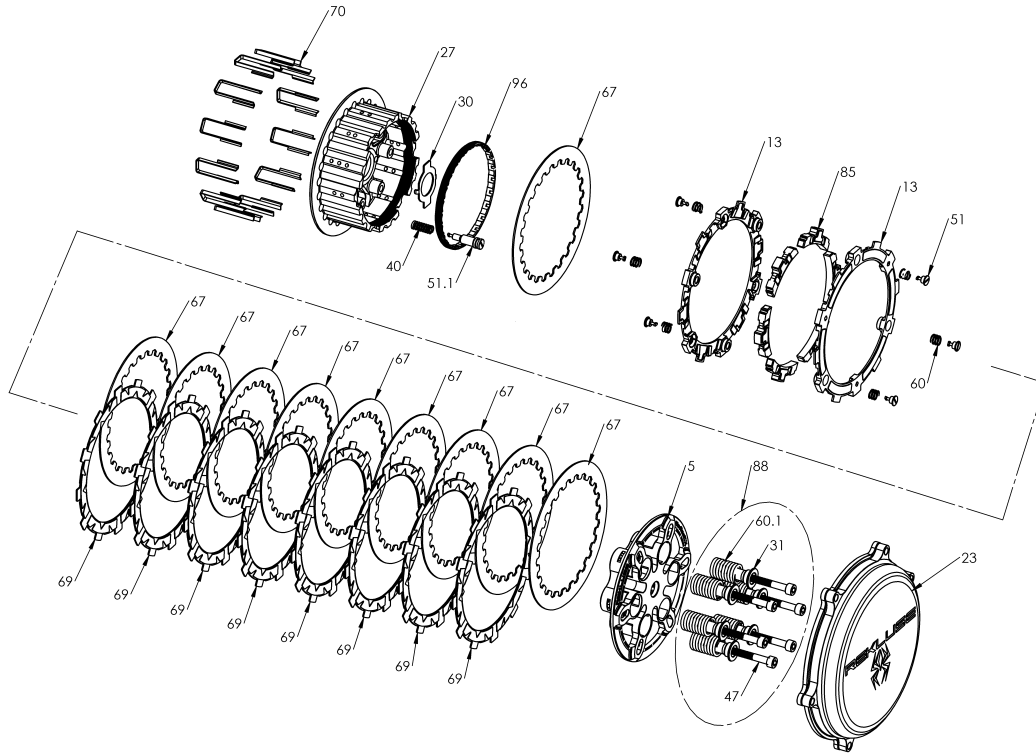

771-7904045C - UPGRADE KIT - RADIUSX TO RADIUSCX

Item	Part Number	Item Description	Qty
5	113-106A	PRESSURE PLATE - RadiusCX - K450	1
23	169-745A	CLUTCH COVER - TorqDrive - KX450F (06+)	1
96	172-001A	HUB ADJUSTER RING - 450 Size	1
27	178-106A	CENTER CLUTCH HUB - RadiusCX/Core - 06 K450	1
30	183-001A	HARDWARE - Core 450 Center Clutch Tab Lock Washer	1
Not Shown	418-911A	HARDWARE - V75 Viton O-ring, Black, Size -010	1
Not Shown	419-711A	HARDWARE - Velcro Strap 1in X 12in	1
40	440-005A	SPRING - CX Hub Coil Spring	1
67	465-481B	DRIVE PLATE - 0.048 zSP/Core RMS H450 Precision	10
70	471-300	BASKET SLEEVE - H1.63 - 4S	12
Not Shown	491-011A	MISCELLANEOUS - Permanent Marker Pen	1
88	744-010	CORE CLUTCH SPRING KIT - 450 - Medium (Red)	1
31	184-101B	HARDWARE - EXP Screw Sleeve	6
47	411-135	FASTENER - M6 x 40mm Socket Head Cap Screw	6
60	442-101	PRESSURE PLATE SPRING - 450 Class Bikes Medium Red (incl	6

771-7904045C - UPGRADE KIT - RADIUSX TO RADIUSCX

Item	Part Number	Item Description	Qty
51.1	749-000A	FASTENER - Quarter-Turn Pin, CX Hub	1
Not Shown	821-013A	Prop. 65 Warning Label	1