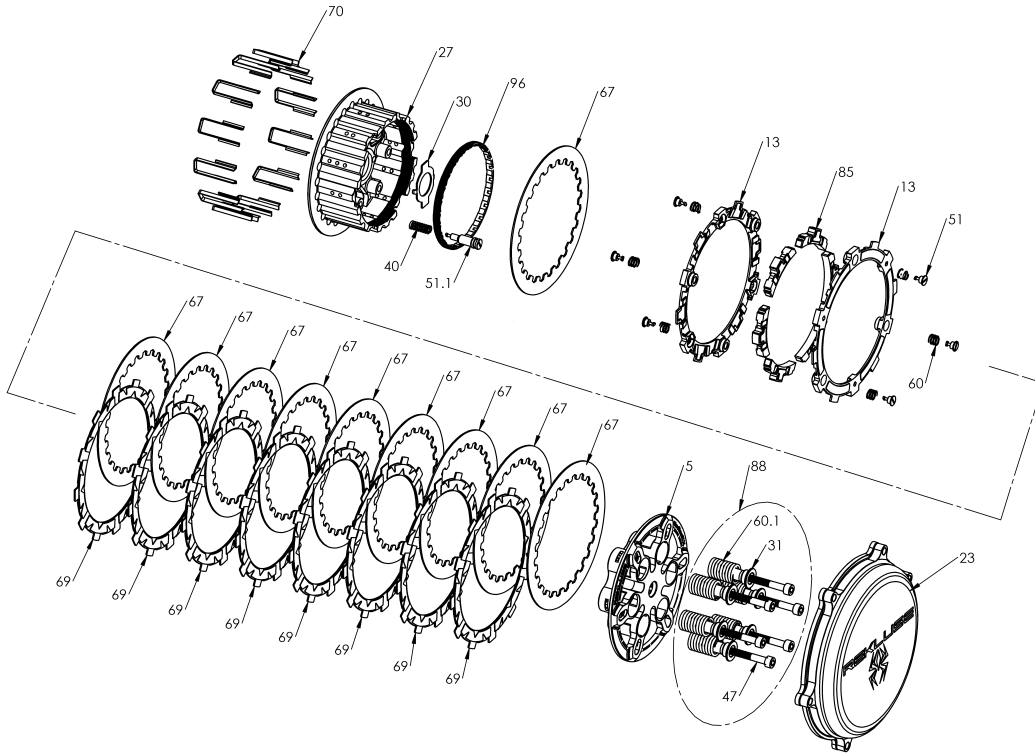

771-7904045C - UPGRADE KIT - RADIUSX TO RADIUSCX

Item	Part Number	Item Description	Qty
5	113-106A	PRESSURE PLATE - RadiusCX - K450	1
23	169-745A	CLUTCH COVER - TorqDrive - KX450F (06+)	1
96	172-001A	HUB ADJUSTER RING - 450 Size	1
27	178-106A	CENTER CLUTCH HUB - RadiusCX/Core - 06 K450	1
30	183-001A	HARDWARE - Core 450 Center Clutch Tab Lock Washer	1
Not Shown	418-911A	HARDWARE - V75 Viton O-ring, Black, Size -010	1
Not Shown	419-711A	HARDWARE - Velcro Strap 1in X 12in	1
40	440-005A	SPRING - CX Hub Coil Spring	1
67	465-481B	DRIVE PLATE - 0.048 zSP/Core RMS H450 Precision	10
70	471-300	BASKET SLEEVE - H1.63 - 4S	12
Not Shown	491-011A	MISCELLANEOUS - Permanent Marker Pen	1
88	744-010	CORE CLUTCH SPRING KIT - 450 - Medium (Red)	1
31	184-101B	HARDWARE - EXP Screw Sleeve	6
47	411-135	FASTENER - M6 x 40mm Socket Head Cap Screw	6
60	442-101	PRESSURE PLATE SPRING - 450 Class Bikes Medium Red (incl	6

771-7904045C - UPGRADE KIT - RADIUSX TO RADIUSCX

Item	Part Number	Item Description	Qty
51.1	749-000A	FASTENER - Quarter-Turn Pin, CX Hub	1
Not Shown	821-013A	Prop. 65 Warning Label	1