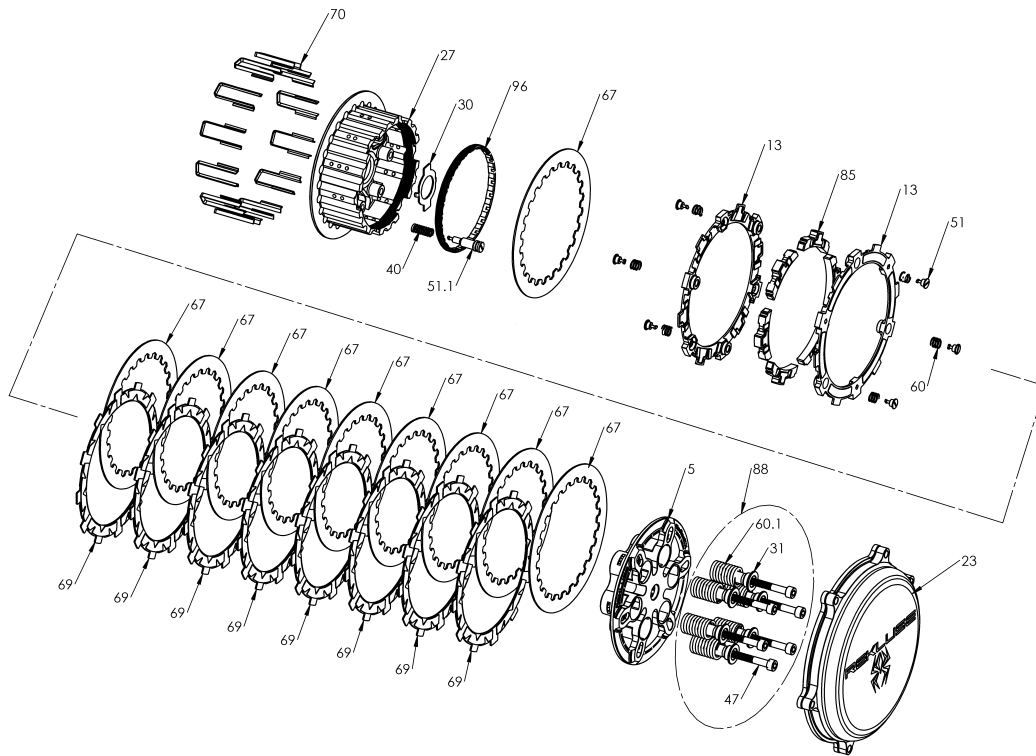

# 771-7904044C - UPGRADE KIT - RADIUSX TO RADIUSCX

Item	Part Number	Item Description	Qty
5	113-106A	PRESSURE PLATE - RadiusCX - K450	1
23	169-744A	CLUTCH COVER - TorqDrive - K450 (16+)	1
96	172-001A	HUB ADJUSTER RING - 450 Size	1
27	178-106A	CENTER CLUTCH HUB - RadiusCX/Core - 06 K450	1
30	183-001A	HARDWARE - Core 450 Center Clutch Tab Lock Washer	1
Not Shown	418-911A	HARDWARE - V75 Viton O-ring, Black, Size -010	1
Not Shown	419-711A	HARDWARE - Velcro Strap 1in X 12in	1
40	440-005A	SPRING - CX Hub Coil Spring	1
67	465-481B	DRIVE PLATE - 0.048 zSP/Core RMS H450 Precision	10
70	471-300	BASKET SLEEVE - H1.63 - 4S	12
Not Shown	491-011A	MISCELLANEOUS - Permanent Marker Pen	1
88	744-010	CORE CLUTCH SPRING KIT - 450 - Medium (Red)	1
31	184-101B	HARDWARE - EXP Screw Sleeve	6
47	411-135	FASTENER - M6 x 40mm Socket Head Cap Screw	6
60	442-101	PRESSURE PLATE SPRING - 450 Class Bikes Medium Red (incl	6

# 771-7904044C - UPGRADE KIT - RADIUSX TO RADIUSCX

Item	Part Number	Item Description	Qty
51.1	749-000A	FASTENER - Quarter-Turn Pin, CX Hub	1
Not Shown	821-013A	Prop. 65 Warning Label	1