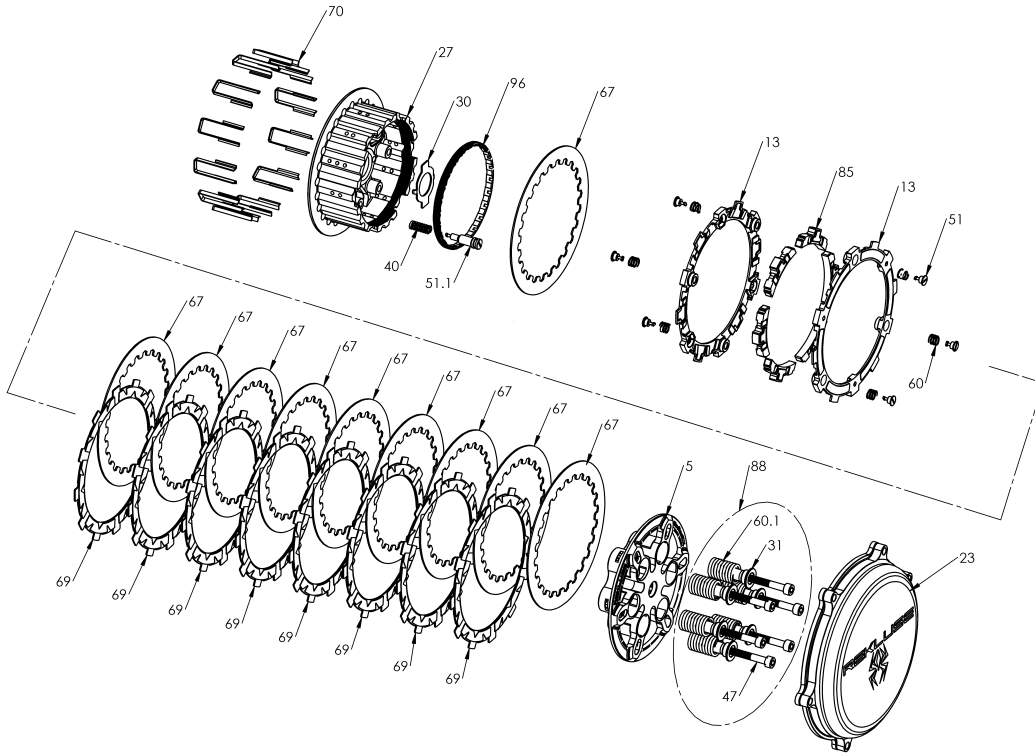

# 771-7904044C - UPGRADE KIT - RADIUSX TO RADIUSCX

Item	Part Number	Item Description	Qty
5	113-106A	PRESSURE PLATE - RadiusCX - K450	1
23	169-744A	CLUTCH COVER - TorqDrive - K450 (16+)	1
96	172-001A	HUB ADJUSTER RING - 450 Size	1
27	178-106A	CENTER CLUTCH HUB - RadiusCX/Core - 06 K450	1
30	183-001A	HARDWARE - Core 450 Center Clutch Tab Lock Washer	1
Not Shown	418-911A	HARDWARE - V75 Viton O-ring, Black, Size -010	1
Not Shown	419-711A	HARDWARE - Velcro Strap 1in X 12in	1
40	440-005A	SPRING - CX Hub Coil Spring	1
67	465-481B	DRIVE PLATE - 0.048 zSP/Core RMS H450 Precision	10
70	471-300	BASKET SLEEVE - H1.63 - 4S	12
Not Shown	491-011A	MISCELLANEOUS - Permanent Marker Pen	1
88	744-010	CORE CLUTCH SPRING KIT - 450 - Medium (Red)	1
31	184-101B	HARDWARE - EXP Screw Sleeve	6
47	411-135	FASTENER - M6 x 40mm Socket Head Cap Screw	6
60	442-101	PRESSURE PLATE SPRING - 450 Class Bikes Medium Red (incl	6

# 771-7904044C - UPGRADE KIT - RADIUSX TO RADIUSCX

Item	Part Number	Item Description	Qty
51.1	749-000A	FASTENER - Quarter-Turn Pin, CX Hub	1
Not Shown	821-013A	Prop. 65 Warning Label	1