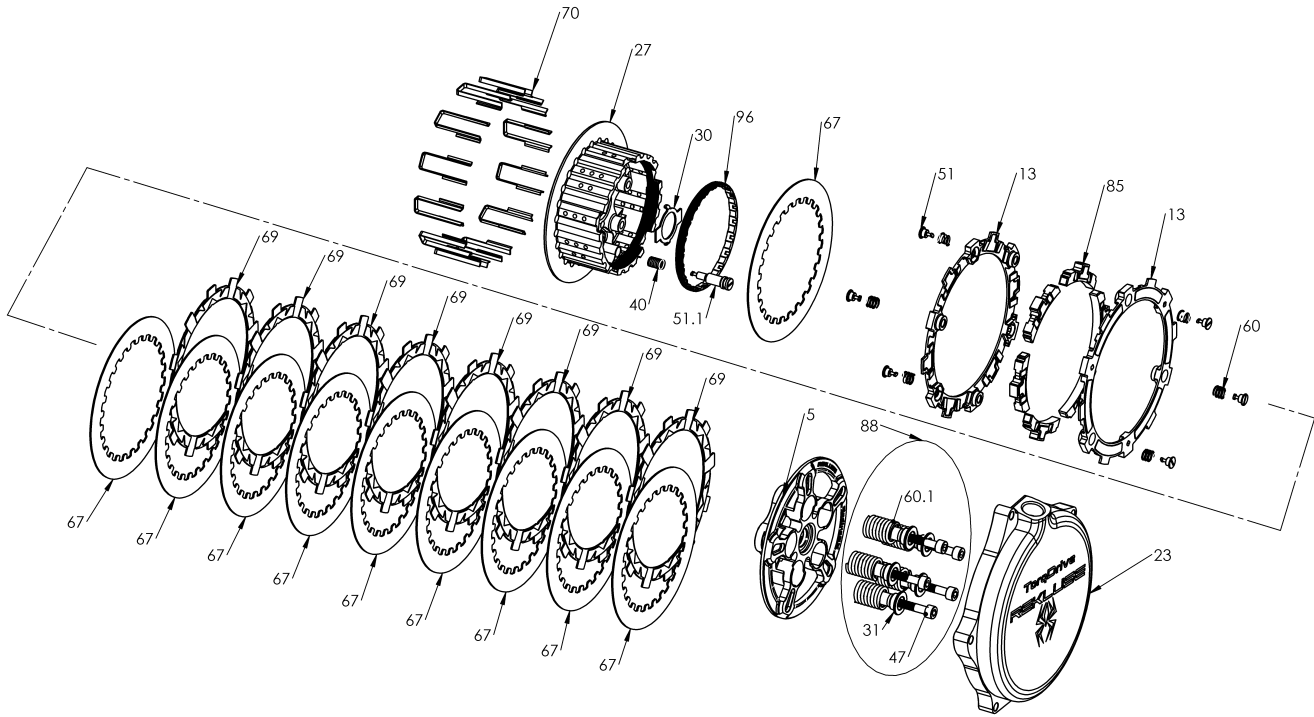

771-7904040C - UPGRADE KIT - RADIUSX TO RADIUSCX

Item	Part Number	Item Description	Qty
5	113-107A	PRESSURE PLATE - RadiusCX - K250	1
23	169-740B	CLUTCH COVER - TorqDrive - KX250F (09+)	1
96	172-002A	HUB ADJUSTER RING - 250 Size	1
27	178-107B	CENTER CLUTCH HUB - RadiusCX/Core - 09 K250	1
30	183-002	HARDWARE - Core Center Clutch Tab Lock Washer 27mm	1
Not Shown	418-911A	HARDWARE - V75 Viton O-ring, Black, Size -010	1
Not Shown	419-711A	HARDWARE - Velcro Strap 1in X 12in	1
40	440-005A	SPRING - CX Hub Coil Spring	1
Not Shown	442-001	EXP ADJUSTMENT SPRING EXP - Silver	3
Not Shown	442-007A	EXP ADJUSTMENT SPRING EXP - 2LB (Steel)	3
67	465-409C	DRIVE PLATE - 0.040 Core KS250 Precision	10
70	471-300	BASKET SLEEVE - H1.63 - 4S	12
Not Shown	491-011A	MISCELLANEOUS - Permanent Marker Pen	1
88	744-040	CORE CLUTCH SPRING KIT - 250 - Heavy (Gold)	1
31	184-101B	HARDWARE - EXP Screw Sleeve	5

771-7904040C - UPGRADE KIT - RADIUSX TO RADIUSCX

Item	Part Number	Item Description	Qty
47	411-140	FASTENER - M6-1 x 35mm Thermal Black Socket Cap Screw	5
60	442-104	PRESSURE PLATE SPRING - 250 Class Bikes Heavy Gold	5
51.1	749-000A	FASTENER - Quarter-Turn Pin, CX Hub	1
Not Shown	821-013A	Prop. 65 Warning Label	1