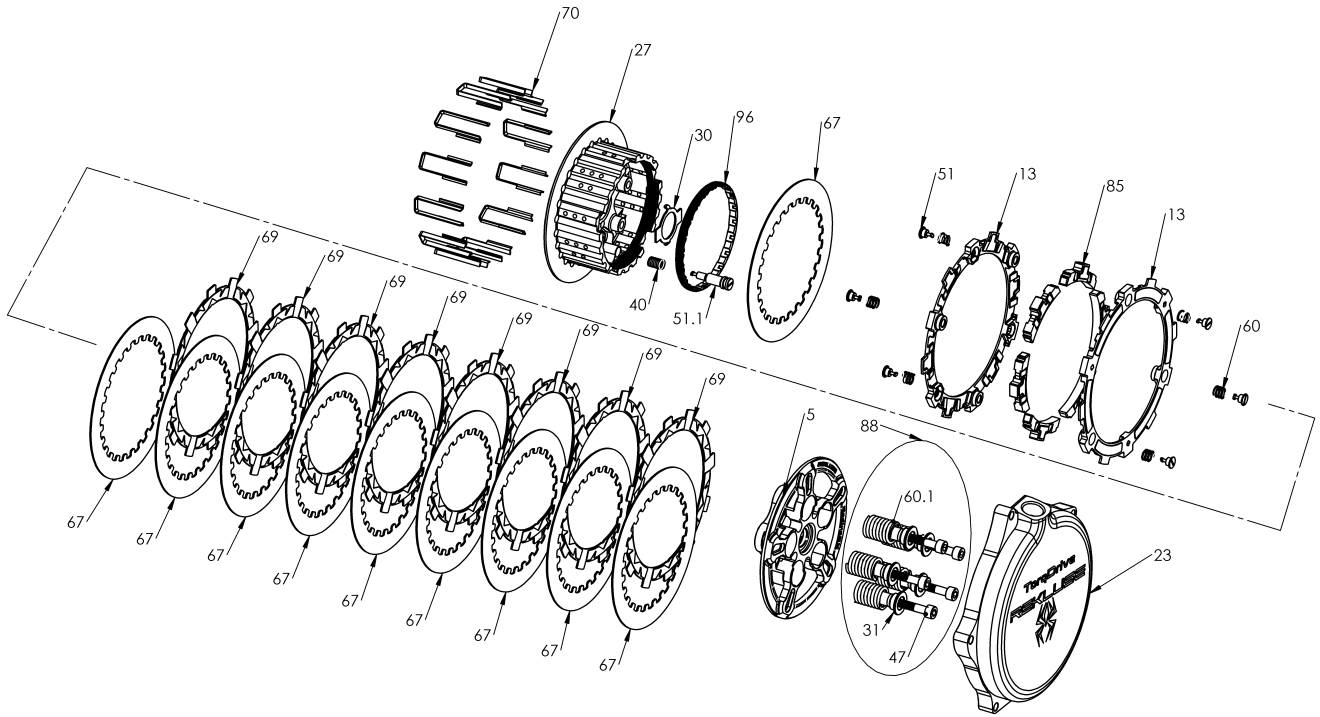

771-7904040C - UPGRADE KIT - RADIUSX TO RADIUSCX

Item	Part Number	Item Description	Qty
5	113-107A	PRESSURE PLATE - RadiusCX - K250	1
23	169-740B	CLUTCH COVER - TorqDrive - KX250F (09+)	1
96	172-002A	HUB ADJUSTER RING - 250 Size	1
27	178-107B	CENTER CLUTCH HUB - RadiusCX/Core - 09 K250	1
30	183-002	HARDWARE - Core Center Clutch Tab Lock Washer 27mm	1
Not Shown	418-911A	HARDWARE - V75 Viton O-ring, Black, Size -010	1
Not Shown	419-711A	HARDWARE - Velcro Strap 1in X 12in	1
40	440-005A	SPRING - CX Hub Coil Spring	1
Not Shown	442-001	EXP ADJUSTMENT SPRING EXP - Silver	3
Not Shown	442-007A	EXP ADJUSTMENT SPRING EXP - 2LB (Steel)	3
67	465-409C	DRIVE PLATE - 0.040 Core KS250 Precision	10
70	471-300	BASKET SLEEVE - H1.63 - 4S	12
Not Shown	491-011A	MISCELLANEOUS - Permanent Marker Pen	1
88	744-040	CORE CLUTCH SPRING KIT - 250 - Heavy (Gold)	1
31	184-101B	HARDWARE - EXP Screw Sleeve	5

771-7904040C - UPGRADE KIT - RADIUSX TO RADIUSCX

Item	Part Number	Item Description	Qty
47	411-140	FASTENER - M6-1 x 35mm Thermal Black Socket Cap Screw	5
60	442-104	PRESSURE PLATE SPRING - 250 Class Bikes Heavy Gold	5
51.1	749-000A	FASTENER - Quarter-Turn Pin, CX Hub	1
Not Shown	821-013A	Prop. 65 Warning Label	1