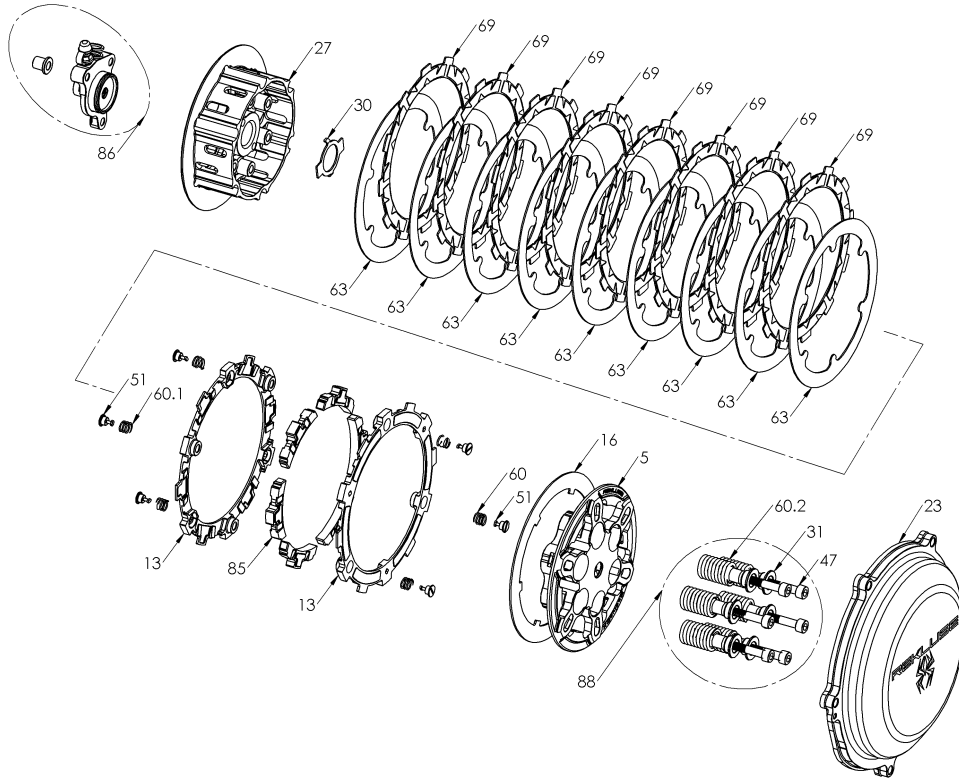

# 771-7902022A - UPGRADE KIT - RADIUSX TO RADIUSCX

Item	Part Number	Item Description	Qty
5	113-120A	PRESSURE PLATE - RadiusCX - B450	1
16	143-012A	EXP LINING PLATE - KTM	1
23	169-922A	CLUTCH COVER - Beta 2T (18)	1
27	178-120A	CENTER CLUTCH HUB - RadiusCX/Core - Beta 2T & 4T (18+)	1
30	183-002	HARDWARE - Core Center Clutch Tab Lock Washer 27mm	1
63	460-621A	DRIVE PLATE - 0.040 BETA Lobed - Inverted 6-Pin	2
69	469-536A	FRICITION DISK - KT350 TORQ-DRIVE - 2-Segment Pads	1
88	744-010	CORE CLUTCH SPRING KIT - 450 - Medium (Red)	1
31	184-101B	HARDWARE - EXP Screw Sleeve	6
47	411-135	FASTENER - M6 x 40mm Socket Head Cap Screw	6
60	442-101	PRESSURE PLATE SPRING - 450 Class Bikes Medium Red (incl	6
Not Shown	821-013A	Prop. 65 Warning Label	1