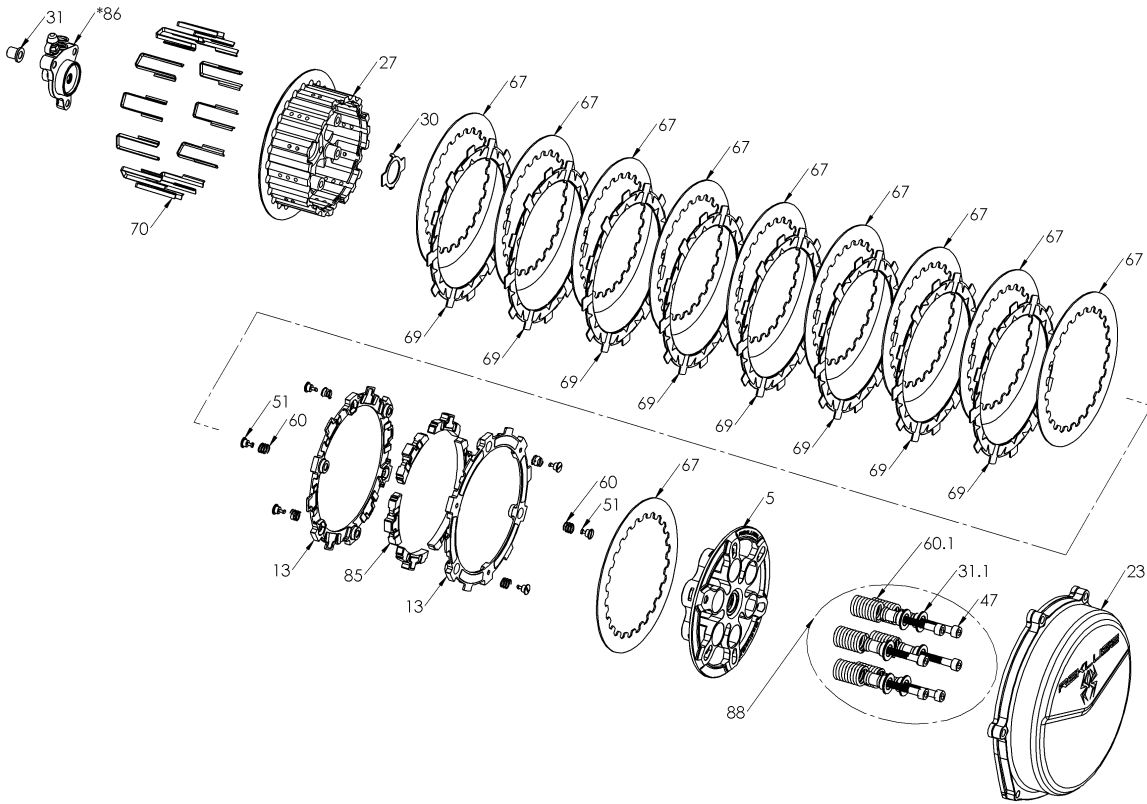

771-7902021A - UPGRADE KIT - RADIUSX TO RADIUSCX

| Item | Part Number | Item Description | Qty |
|-----------|-------------|--|-----|
| 5 | 113-115A | PRESSURE PLATE - RadiusCX - B450 11-17 | 1 |
| 23 | 169-921A | CLUTCH COVER - BE250/BE300 | 1 |
| 27 | 178-115A | CENTER CLUTCH HUB - RadiusCX/Core - B450 | 1 |
| 30 | 183-002 | HARDWARE - Core Center Clutch Tab Lock Washer 27mm | 1 |
| Not Shown | 442-003 | EXP ADJUSTMENT SPRING EXP - Heavy (Blue) | 3 |
| 67 | 465-483B | DRIVE PLATE - 0.048 zSP/Core RMS Y450 Precision | 10 |
| 70 | 471-300 | BASKET SLEEVE - Dirt Bikes | 12 |
| 88 | 744-010 | CORE CLUTCH SPRING KIT - 450 - Medium (Red) | 1 |
| 31 | 184-101B | HARDWARE - EXP Screw Sleeve | 6 |
| 47 | 411-135 | FASTENER - M6 x 40mm Socket Head Cap Screw | 6 |
| 60 | 442-101 | PRESSURE PLATE SPRING - 450 Class Bikes Medium Red (incl | 6 |