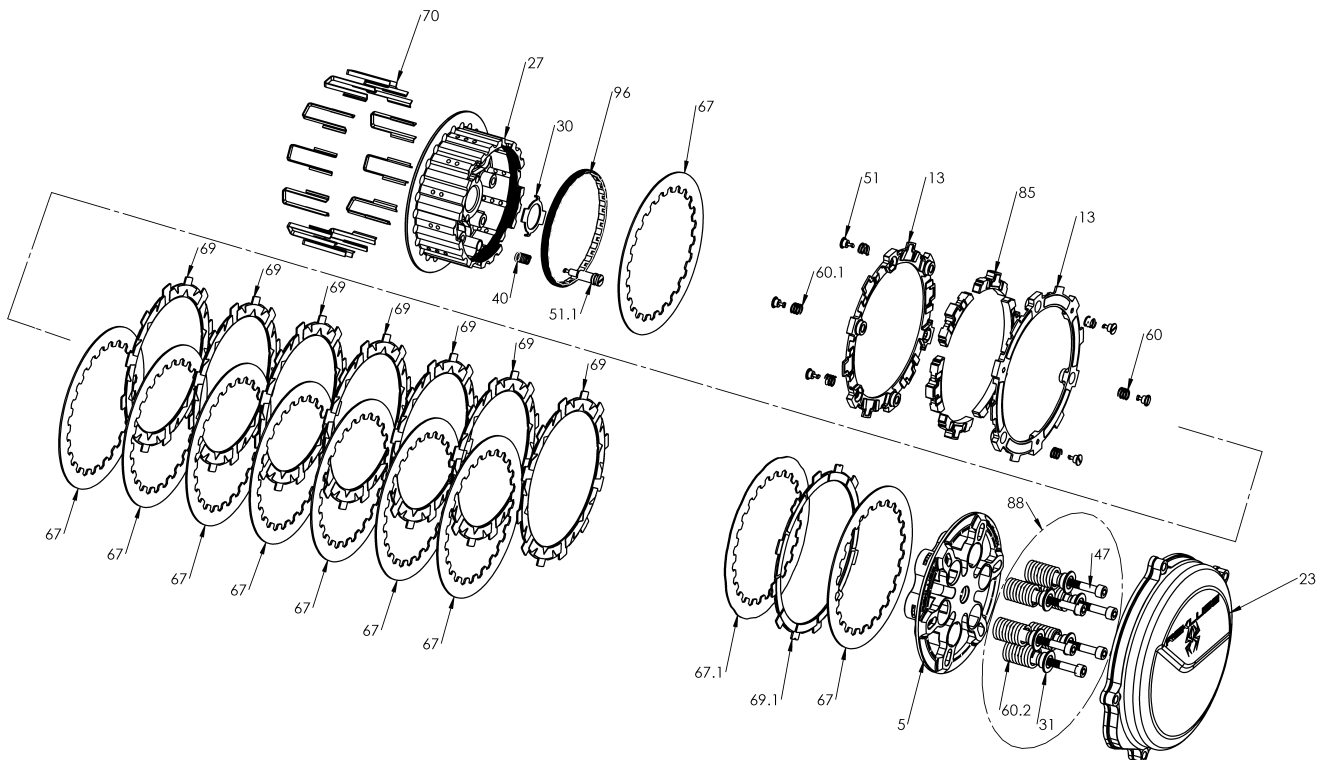

# 771-7901014C - UPGRADE KIT - RADIUSX TO RADIUSCX

Item	Part Number	Item Description	Qty
5	113-104A	PRESSURE PLATE - RadiusCX - CRF450R (02-12), CR250 2T (9	1
23	169-714A	CLUTCH COVER - TorqDrive - CRF450R (09+)	1
96	172-001A	HUB ADJUSTER RING - 450 Size	1
27	178-104A	CENTER CLUTCH HUB - RadiusCX/Core - 09-12 H450	1
30	183-004A	HARDWARE - Core Center Clutch Tab Lock Washer 27mm S	1
Not Shown	418-301B	HARDWARE - Clutch Cover O-ring Cord-Viton - 25in long	1
Not Shown	418-911A	HARDWARE - V75 Viton O-ring, Black, Size -010	1
Not Shown	419-711A	HARDWARE - Velcro Strap 1in X 12in	1
40	440-005A	SPRING - CX Hub Coil Spring	1
Not Shown	442-001	EXP ADJUSTMENT SPRING EXP - Silver	6
67	465-415A	DRIVE PLATE - 1050 0.040 - RadiusCX H450	1
67.1	465-481B	DRIVE PLATE - 0.048 zSP/Core RMS H450 Precision	9
69	469-320A	FRICITION DISK - Thin Judder Friction .078 - H450	1
70	471-300	BASKET SLEEVE - H1.63 - 4S	12
Not Shown	491-011A	MISCELLANEOUS - Permanent Marker Pen	1

# 771-7901014C - UPGRADE KIT - RADIUSX TO RADIUSCX

Item	Part Number	Item Description	Qty
88	744-010	CORE CLUTCH SPRING KIT - 450 - Medium (Red)	1
31	184-101B	HARDWARE - EXP Screw Sleeve	6
47	411-135	FASTENER - M6 x 40mm Socket Head Cap Screw	6
60	442-101	PRESSURE PLATE SPRING - 450 Class Bikes Medium Red (incl	6
51.1	749-000A	FASTENER - Quarter-Turn Pin, CX Hub	1
Not Shown	821-013A	Prop. 65 Warning Label	1