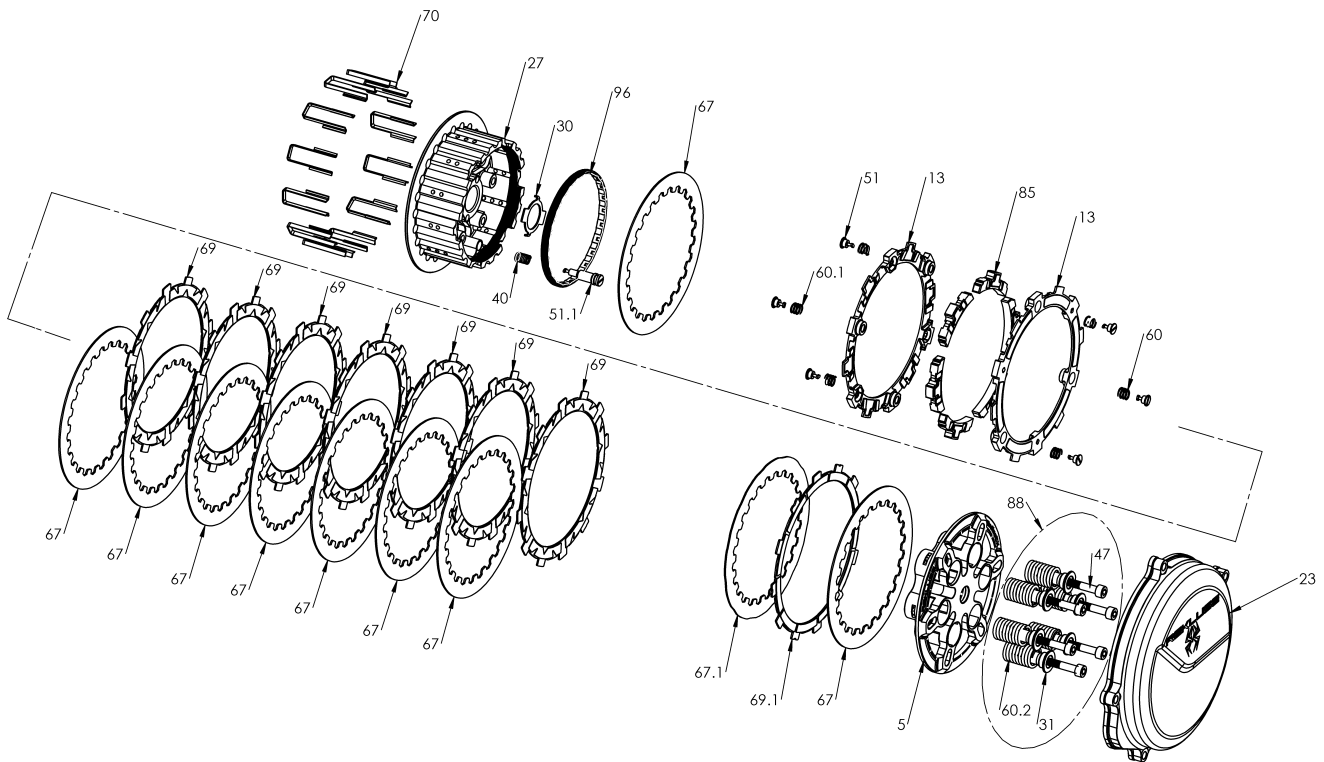

# 771-7901014C - UPGRADE KIT - RADIUSX TO RADIUSCX

Item	Part Number	Item Description	Qty
5	113-104A	PRESSURE PLATE - RadiusCX - CRF450R (02-12), CR250 2T (9	1
23	169-714A	CLUTCH COVER - TorqDrive - CRF450R (09+)	1
96	172-001A	HUB ADJUSTER RING - 450 Size	1
27	178-104A	CENTER CLUTCH HUB - RadiusCX/Core - 09-12 H450	1
30	183-004A	HARDWARE - Core Center Clutch Tab Lock Washer 27mm S	1
Not Shown	418-301B	HARDWARE - Clutch Cover O-ring Cord-Viton - 25in long	1
Not Shown	418-911A	HARDWARE - V75 Viton O-ring, Black, Size -010	1
Not Shown	419-711A	HARDWARE - Velcro Strap 1in X 12in	1
40	440-005A	SPRING - CX Hub Coil Spring	1
Not Shown	442-001	EXP ADJUSTMENT SPRING EXP - Silver	6
67	465-415A	DRIVE PLATE - 1050 0.040 - RadiusCX H450	1
67.1	465-481B	DRIVE PLATE - 0.048 zSP/Core RMS H450 Precision	9
69	469-320A	FRICITION DISK - Thin Judder Friction .078 - H450	1
70	471-300	BASKET SLEEVE - H1.63 - 4S	12
Not Shown	491-011A	MISCELLANEOUS - Permanent Marker Pen	1

# 771-7901014C - UPGRADE KIT - RADIUSX TO RADIUSCX

Item	Part Number	Item Description	Qty
88	744-010	CORE CLUTCH SPRING KIT - 450 - Medium (Red)	1
31	184-101B	HARDWARE - EXP Screw Sleeve	6
47	411-135	FASTENER - M6 x 40mm Socket Head Cap Screw	6
60	442-101	PRESSURE PLATE SPRING - 450 Class Bikes Medium Red (incl	6
51.1	749-000A	FASTENER - Quarter-Turn Pin, CX Hub	1
Not Shown	821-013A	Prop. 65 Warning Label	1