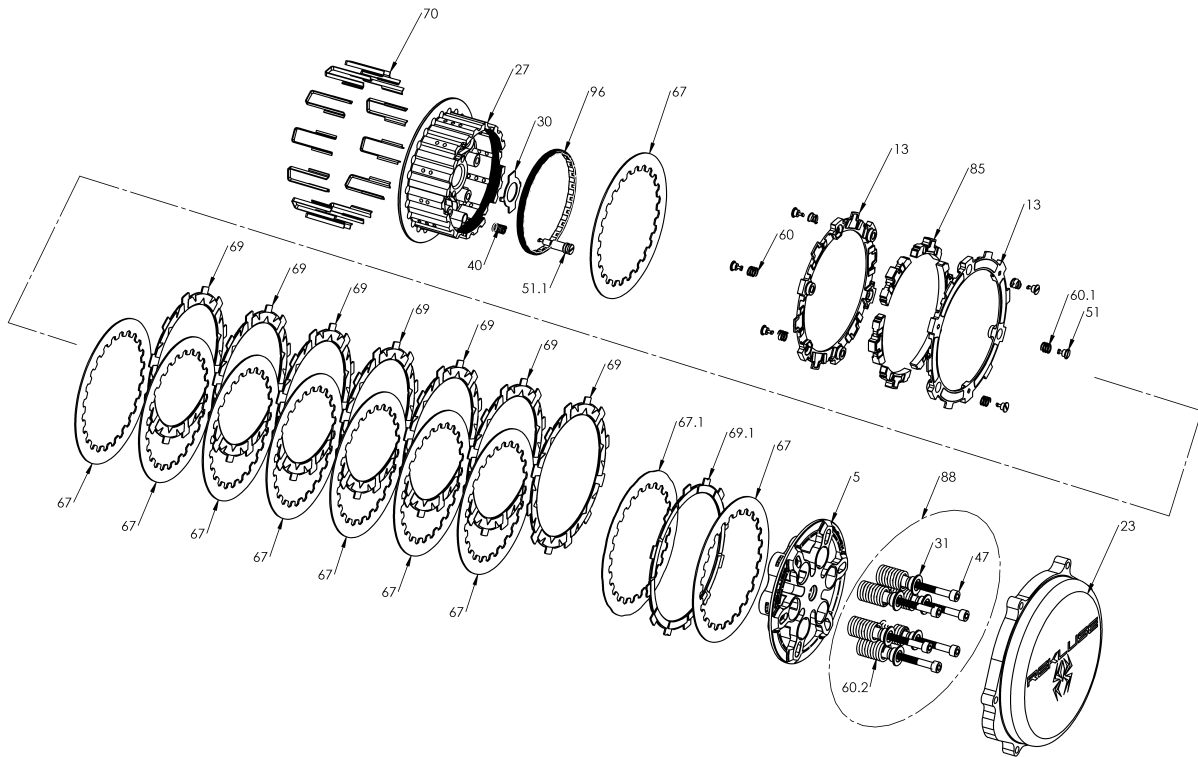

# 771-7901011C - UPGRADE KIT - RADIUSX TO RADIUSCX

Item	Part Number	Item Description	Qty
5	113-104A	PRESSURE PLATE - RadiusCX - CRF450R (02-12), CR250 2T (9	1
23	169-913B	CLUTCH COVER - H450	1
96	172-001A	HUB ADJUSTER RING - 450 Size	1
27	178-105A	CENTER CLUTCH HUB - RadiusCX/Core - CRF450R (02-08), T	1
30	183-004A	HARDWARE - Core Center Clutch Tab Lock Washer 27mm S	1
Not Shown	418-301B	HARDWARE - Clutch Cover O-ring Cord-Viton - 25in long	1
Not Shown	418-911A	HARDWARE - V75 Viton O-ring, Black, Size -010	1
Not Shown	419-711A	HARDWARE - Velcro Strap 1in X 12in	1
40	440-005A	SPRING - CX Hub Coil Spring	1
67	465-415A	DRIVE PLATE - 1050 0.040 - RadiusCX H450	1
67.1	465-481B	DRIVE PLATE - 0.048 zSP/Core RMS H450 Precision	9
69	469-320A	FRICTION DISK - Thin Judder Friction .078 - H450	1
70	471-300	BASKET SLEEVE - H1.63 - 4S	12
Not Shown	491-011A	MISCELLANEOUS - Permanent Marker Pen	1
88	744-010	CORE CLUTCH SPRING KIT - 450 - Medium (Red)	1

# 771-7901011C - UPGRADE KIT - RADIUSX TO RADIUSCX

Item	Part Number	Item Description	Qty
31	184-101B	HARDWARE - EXP Screw Sleeve	6
47	411-135	FASTENER - M6 x 40mm Socket Head Cap Screw	6
60	442-101	PRESSURE PLATE SPRING - 450 Class Bikes Medium Red (incl	6
51.1	749-000A	FASTENER - Quarter-Turn Pin, CX Hub	1
Not Shown	821-013A	Prop. 65 Warning Label	1