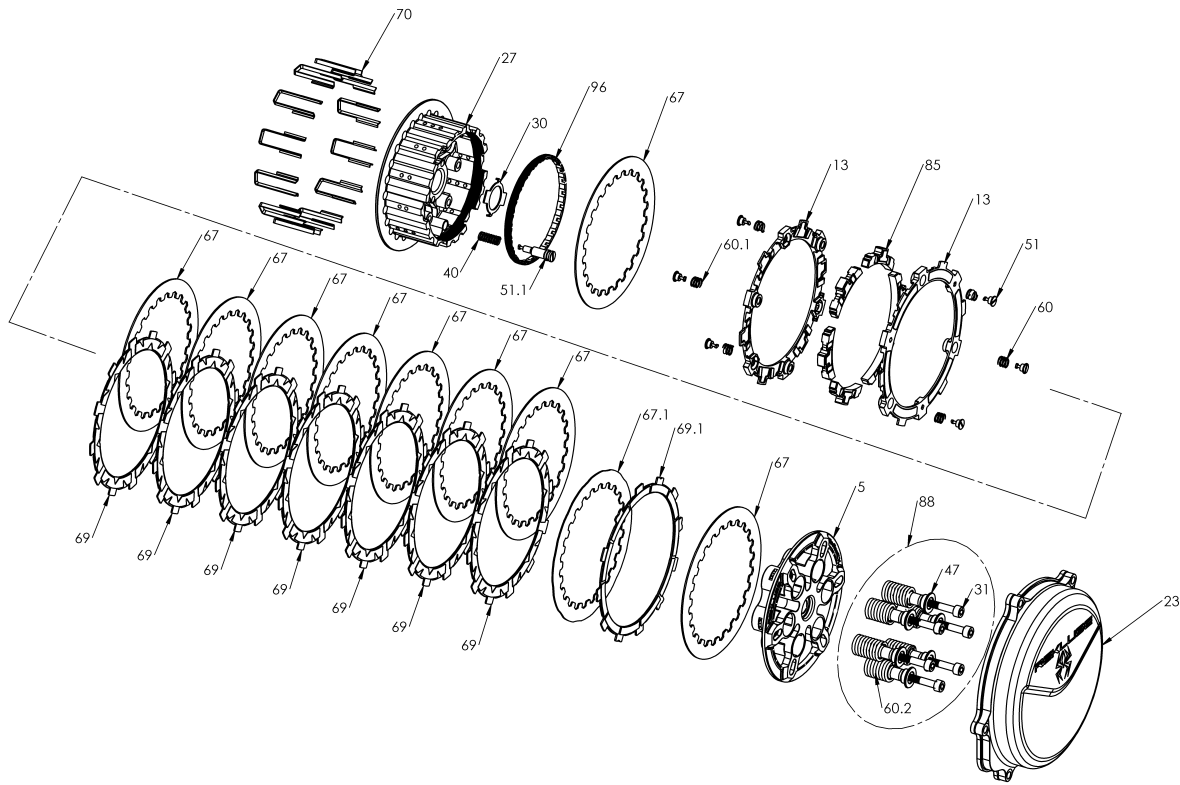

# 771-7901010C - UPGRADE KIT - RADIUSX TO RADIUSCX

Item	Part Number	Item Description	Qty
5	113-101A	PRESSURE PLATE - RadiusCX - CRF450R (10-16)	1
23	169-714A	CLUTCH COVER - TorqDrive - CRF450R (09+)	1
96	172-001A	HUB ADJUSTER RING - 450 Size	1
27	178-101A	CENTER CLUTCH HUB - RadiusCX/Core - 13-16 H450	1
30	183-004A	HARDWARE - Core Center Clutch Tab Lock Washer 27mm S	1
Not Shown	418-301B	HARDWARE - Clutch Cover O-Ring Cord-Viton - 25in long	1
Not Shown	418-911A	HARDWARE - V75 Viton O-ring, Black, Size -010	1
54	419-121	HARDWARE - 0.5 Black Free Play Gain Rubber Band	1
Not Shown	419-711A	HARDWARE - Velcro Strap 1in X 12in	1
40	440-005A	SPRING - CX Hub Coil Spring	1
67	465-415A	DRIVE PLATE - 1050 0.040 - RadiusCX H450	1
67.1	465-481B	DRIVE PLATE - 0.048 zSP/Core RMS H450 Precision	9
69	469-320A	FRICITION DISK - Thin Judder Friction .078 - H450	1
70	471-300	BASKET SLEEVE - H1.63 - 4S	12
Not Shown	491-011A	MISCELLANEOUS - Permanent Marker Pen	1

# 771-7901010C - UPGRADE KIT - RADIUSX TO RADIUSCX

Item	Part Number	Item Description	Qty
88	744-010	CORE CLUTCH SPRING KIT - 450 - Medium (Red)	1
31	184-101B	HARDWARE - EXP Screw Sleeve	6
47	411-135	FASTENER - M6 x 40mm Socket Head Cap Screw	6
60	442-101	PRESSURE PLATE SPRING - 450 Class Bikes Medium Red (incl	6
51.1	749-000A	FASTENER - Quarter-Turn Pin, CX Hub	1
Not Shown	821-013A	Prop. 65 Warning Label	1