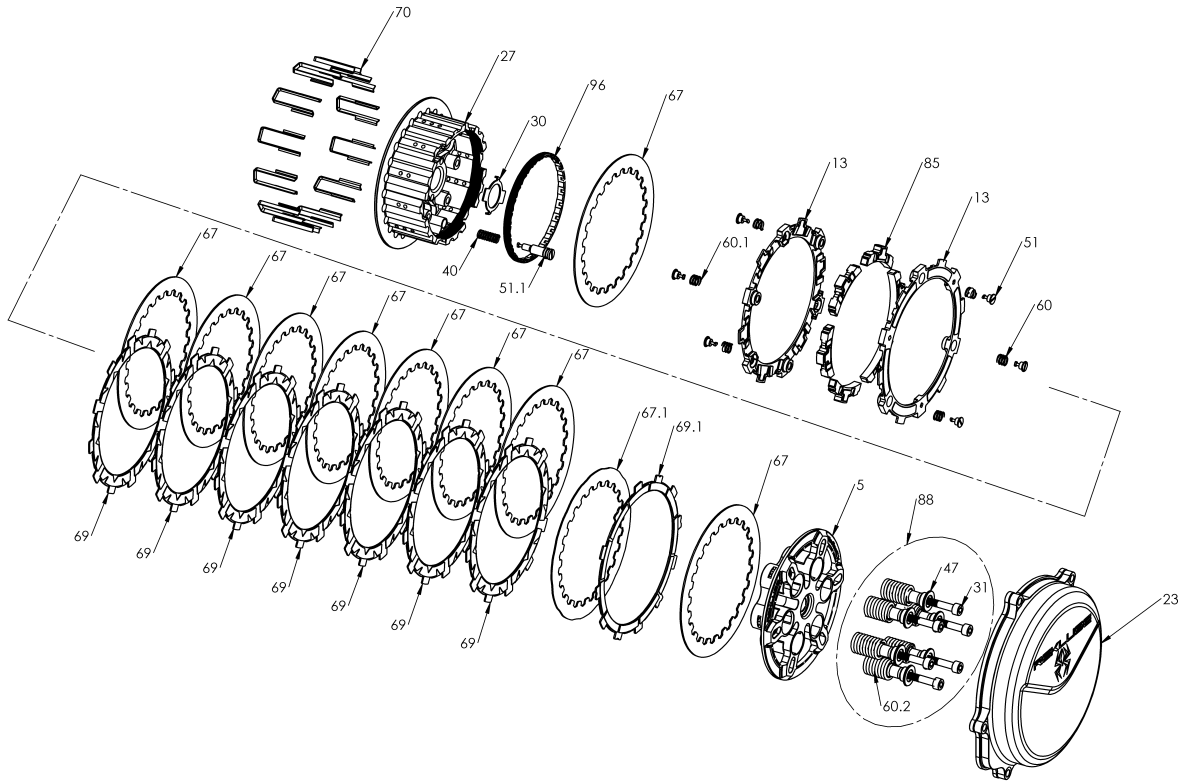

# 771-7901010C - UPGRADE KIT - RADIUSX TO RADIUSCX

Item	Part Number	Item Description	Qty
5	113-101A	PRESSURE PLATE - RadiusCX - CRF450R (10-16)	1
23	169-714A	CLUTCH COVER - TorqDrive - CRF450R (09+)	1
96	172-001A	HUB ADJUSTER RING - 450 Size	1
27	178-101A	CENTER CLUTCH HUB - RadiusCX/Core - 13-16 H450	1
30	183-004A	HARDWARE - Core Center Clutch Tab Lock Washer 27mm S	1
Not Shown	418-301B	HARDWARE - Clutch Cover O-Ring Cord-Viton - 25in long	1
Not Shown	418-911A	HARDWARE - V75 Viton O-ring, Black, Size -010	1
54	419-121	HARDWARE - 0.5 Black Free Play Gain Rubber Band	1
Not Shown	419-711A	HARDWARE - Velcro Strap 1in X 12in	1
40	440-005A	SPRING - CX Hub Coil Spring	1
67	465-415A	DRIVE PLATE - 1050 0.040 - RadiusCX H450	1
67.1	465-481B	DRIVE PLATE - 0.048 zSP/Core RMS H450 Precision	9
69	469-320A	FRICITION DISK - Thin Judder Friction .078 - H450	1
70	471-300	BASKET SLEEVE - H1.63 - 4S	12
Not Shown	491-011A	MISCELLANEOUS - Permanent Marker Pen	1

# 771-7901010C - UPGRADE KIT - RADIUSX TO RADIUSCX

Item	Part Number	Item Description	Qty
88	744-010	CORE CLUTCH SPRING KIT - 450 - Medium (Red)	1
31	184-101B	HARDWARE - EXP Screw Sleeve	6
47	411-135	FASTENER - M6 x 40mm Socket Head Cap Screw	6
60	442-101	PRESSURE PLATE SPRING - 450 Class Bikes Medium Red (incl	6
51.1	749-000A	FASTENER - Quarter-Turn Pin, CX Hub	1
Not Shown	821-013A	Prop. 65 Warning Label	1