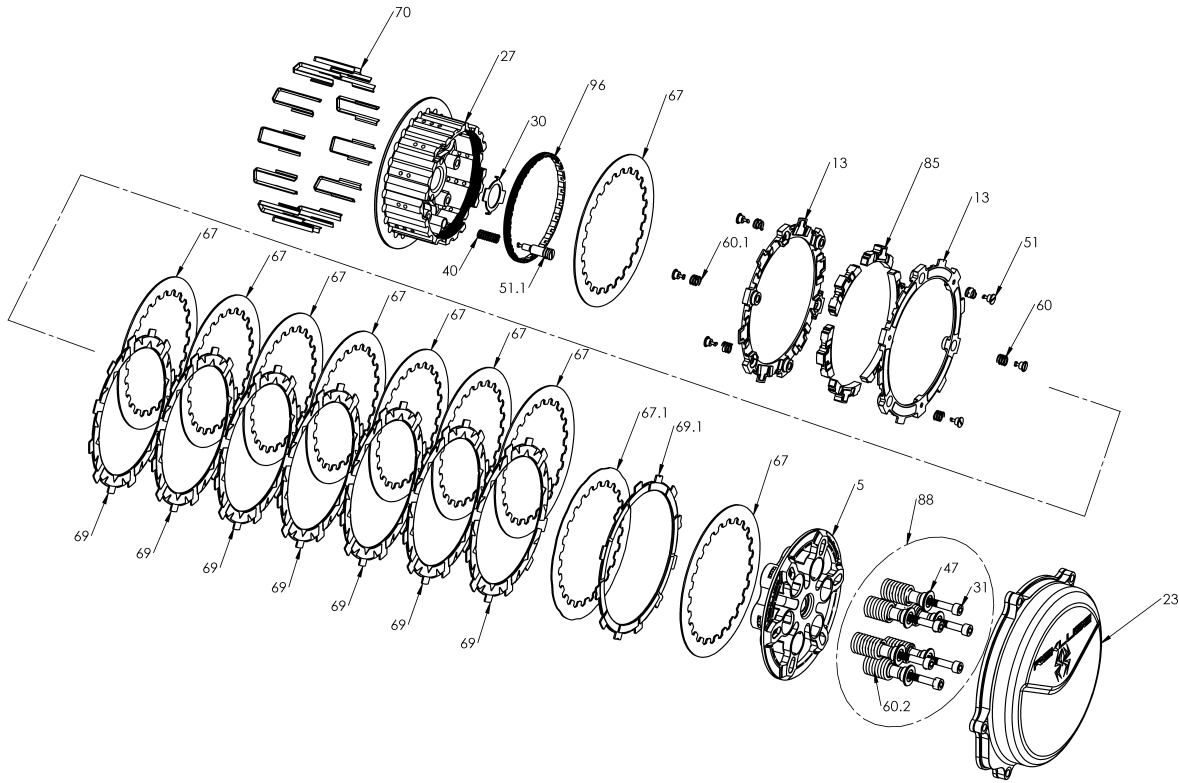

771-7901009D - UPGRADE KIT - RADIUSX TO RADIUSCX

Item	Part Number	Item Description	Qty
23	169-709A	CLUTCH COVER - Honda CRF450R, CRF450RX (17)	1
96	172-001A	HUB ADJUSTER RING - 450 Size	1
27	178-113B	CENTER CLUTCH HUB - RadiusCX/Core - 17 H450	1
30	183-004A	HARDWARE - Core Center Clutch Tab Lock Washer 27mm S	1
Not Shown	418-301B	HARDWARE - Clutch Cover O-Ring Cord-Viton - 25in long	1
Not Shown	418-911A	HARDWARE - V75 Viton O-ring, Black, Size -010	1
Not Shown	419-711A	HARDWARE - Velcro Strap 1in X 12in	1
40	440-005A	SPRING - CX Hub Coil Spring	1
67	465-415A	DRIVE PLATE - 1050 0.040 - RadiusCX H450	1
67.1	465-481B	DRIVE PLATE - 0.048 zSP/Core RMS H450 Precision	9
70	471-300	BASKET SLEEVE - H1.63 - 4S	12
Not Shown	491-011A	MISCELLANEOUS - Permanent Marker Pen	1
78	710-245A	PRESSURE PLATE ASSEMBLY - RadiusCX - CRF450R, CRF450R	1
88	744-010	CORE CLUTCH SPRING KIT - 450 - Medium (Red)	1
31	184-101B	HARDWARE - EXP Screw Sleeve	6

771-7901009D - UPGRADE KIT - RADIUSX TO RADIUSCX

Item	Part Number	Item Description	Qty
47	411-135	FASTENER - M6 x 40mm Socket Head Cap Screw	6
60	442-101	PRESSURE PLATE SPRING - 450 Class Bikes Medium Red (incl	6
51.1	749-000A	FASTENER - Quarter-Turn Pin, CX Hub	1
Not Shown	821-013A	Prop. 65 Warning Label	1