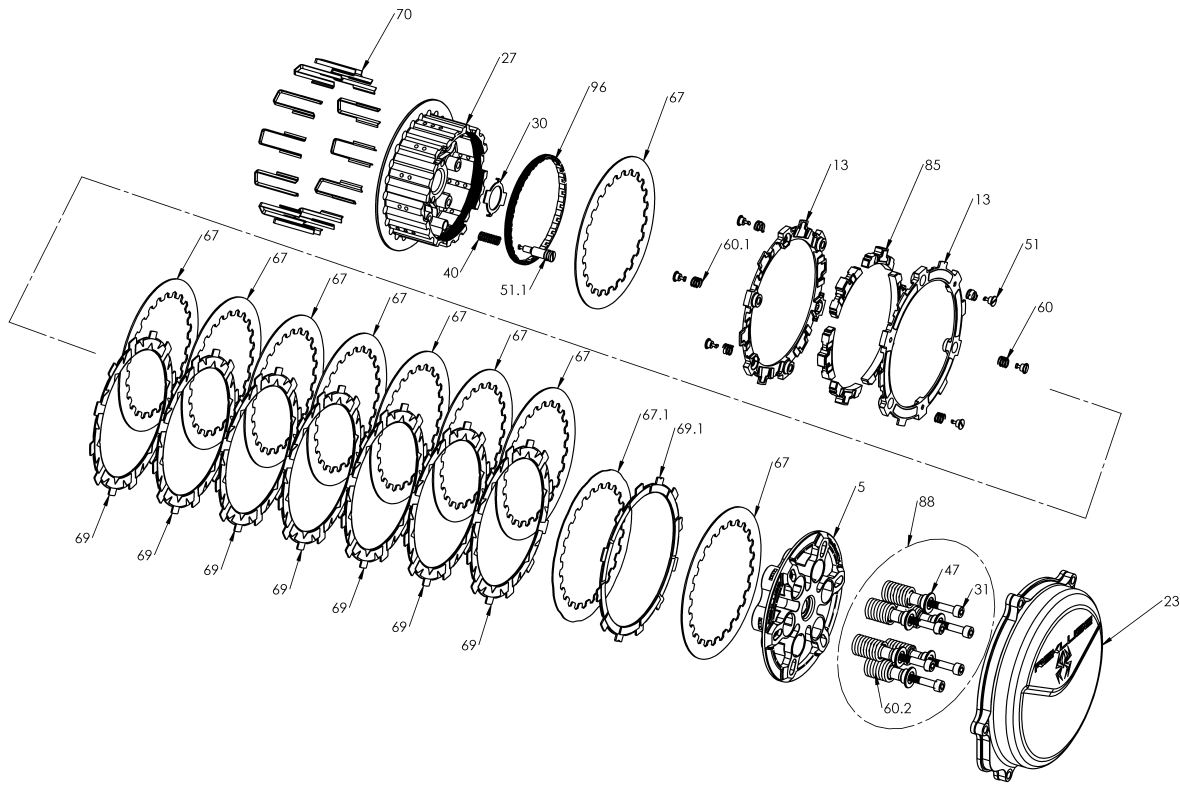

771-7901009D - UPGRADE KIT - RADIUSX TO RADIUSCX

Item	Part Number	Item Description	Qty
23	169-709A	CLUTCH COVER - Honda CRF450R, CRF450RX (17)	1
96	172-001A	HUB ADJUSTER RING - 450 Size	1
27	178-113B	CENTER CLUTCH HUB - RadiusCX/Core - 17 H450	1
30	183-004A	HARDWARE - Core Center Clutch Tab Lock Washer 27mm S	1
Not Shown	418-301B	HARDWARE - Clutch Cover O-Ring Cord-Viton - 25in long	1
Not Shown	418-911A	HARDWARE - V75 Viton O-ring, Black, Size -010	1
Not Shown	419-711A	HARDWARE - Velcro Strap 1in X 12in	1
40	440-005A	SPRING - CX Hub Coil Spring	1
67	465-415A	DRIVE PLATE - 1050 0.040 - RadiusCX H450	1
67.1	465-481B	DRIVE PLATE - 0.048 zSP/Core RMS H450 Precision	9
70	471-300	BASKET SLEEVE - H1.63 - 4S	12
Not Shown	491-011A	MISCELLANEOUS - Permanent Marker Pen	1
78	710-245A	PRESSURE PLATE ASSEMBLY - RadiusCX - CRF450R, CRF450R	1
88	744-010	CORE CLUTCH SPRING KIT - 450 - Medium (Red)	1
31	184-101B	HARDWARE - EXP Screw Sleeve	6

771-7901009D - UPGRADE KIT - RADIUSX TO RADIUSCX

Item	Part Number	Item Description	Qty
47	411-135	FASTENER - M6 x 40mm Socket Head Cap Screw	6
60	442-101	PRESSURE PLATE SPRING - 450 Class Bikes Medium Red (incl	6
51.1	749-000A	FASTENER - Quarter-Turn Pin, CX Hub	1
Not Shown	821-013A	Prop. 65 Warning Label	1