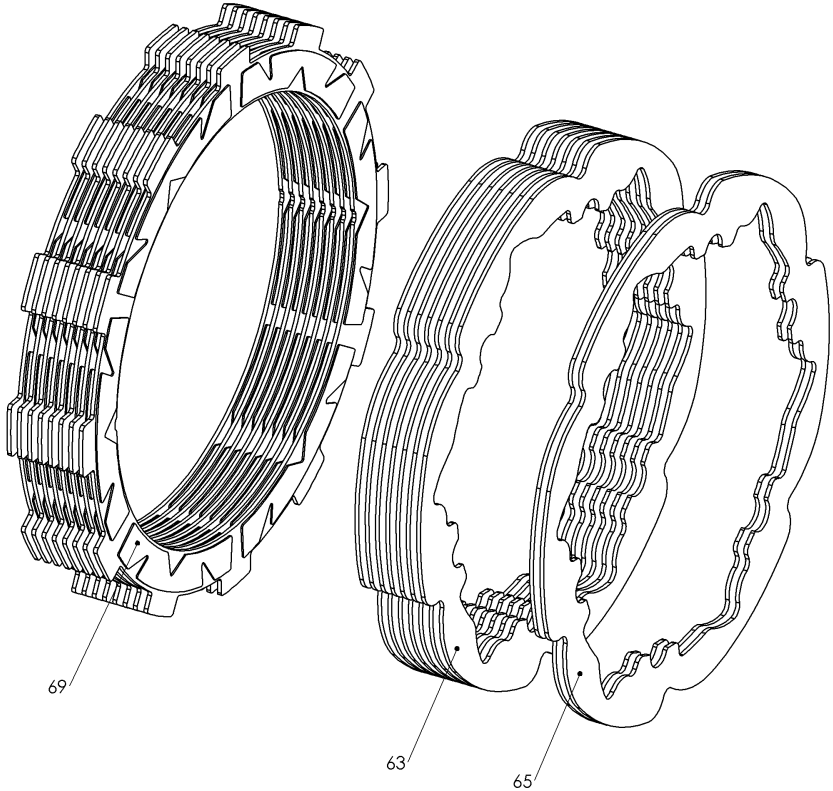

770-7913088C - UPGRADE KIT - CORE EXP 3.0 TO RADIUSCX

Item	Part Number	Item Description	Qty
63	460-710A	DRIVE PLATE - 0.040 TEC 2 - KT 6-pin	2
65	462-710A	DRIVE PLATE - 0.048 TEC 2 - KT 6-pin	7
69	469-536A	FRICITION DISK - KT350 TORQ-DRIVE - 2-Segment Pads	8
Not Shown	821-013A	Prop. 65 Warning Label	1